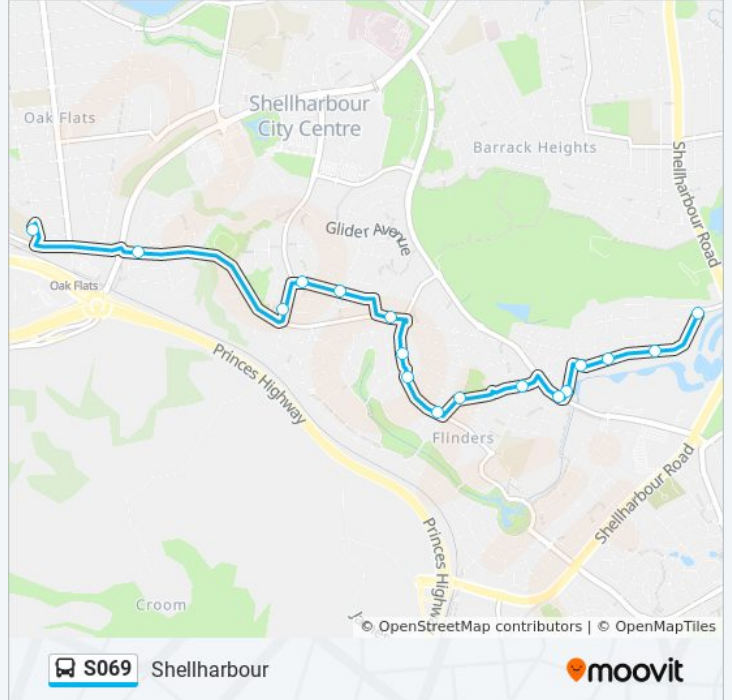

S069 bus time schedules and route maps are available in an offline PDF at moovitapp.com. Use the Moovit App to see live bus times, train schedule or subway schedule, and step-by-step directions for all public transit in Sydney.

© 2024 Moovit - All Rights Reserved