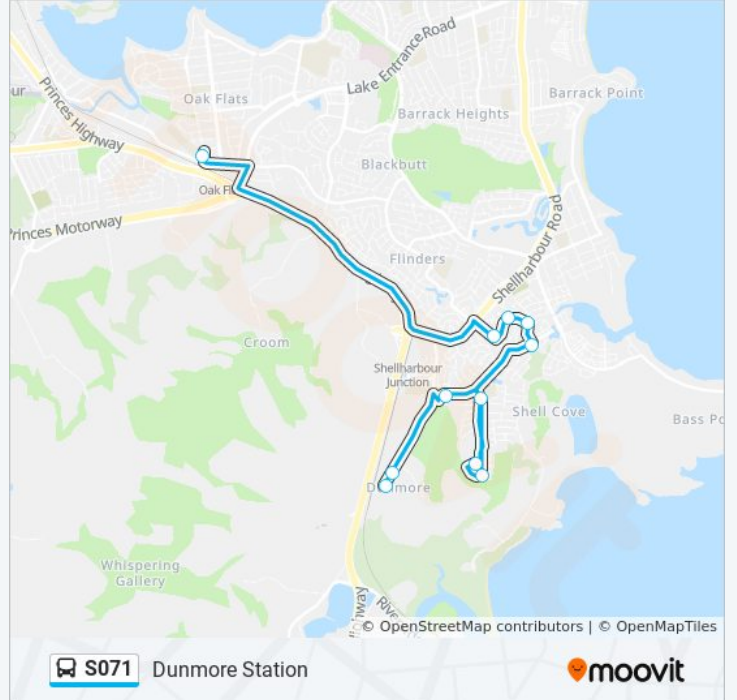

S071 bus time schedules and route maps are available in an offline PDF at moovitapp.com. Use the Moovit App to see live bus times, train schedule or subway schedule, and step-by-step directions for all public transit in Sydney.

© 2024 Moovit - All Rights Reserved