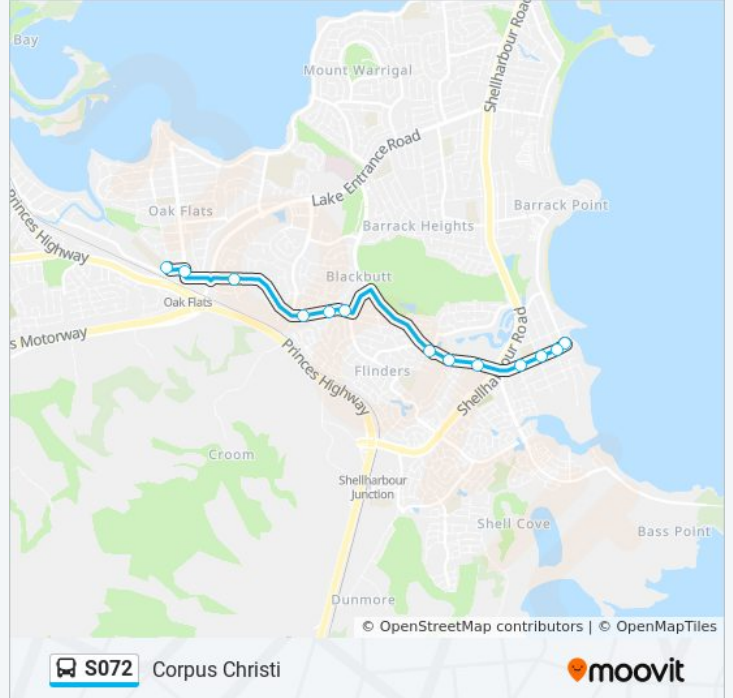

 **S072**

Corpus Christi

Get The App

The S072 bus line (Corpus Christi) has 2 routes. For regular weekdays, their operation hours are:

(1) Corpus Christi: 08:20(2) Shellharbour Beach: 15:35

Use the Moovit App to find the closest S072 bus station near you and find out when is the next S072 bus arriving.

Direction: Corpus Christi

13 stops

[VIEW LINE SCHEDULE](#)

Little Park, Wollongong St
Addison St at Wentworth St
Addison St before Mary St
Addison St opp Pioneer Park
Shellharbour Workers Club, Wattle Rd
Flinders Reserve, Wattle Rd
Wattle Rd opp Kingdom Hall
Pioneer Dr after Brunderee Rd
Pioneer Dr opp Tuan St
Pioneer Dr after Maria Pl
Pioneer Dr at Westwood Dr
Central Ave at Industrial Rd
Corpus Christi High School, School Grounds,
Moore St

S072 bus Info

Direction: Corpus Christi

Stops: 13

Trip Duration: 15 min

Line Summary:

Direction: Shellharbour Beach

13 stops

[VIEW LINE SCHEDULE](#)

Wattle Rd opp Shellharbour Workers Club

Pioneer Park, Addison St

Addison St at Mary St

Wentworth St after Addison St

St Paul's Anglican Church, Towns St

Little Park, Wollongong St

S072 bus Time Schedule

Shellharbour Beach Route Timetable: