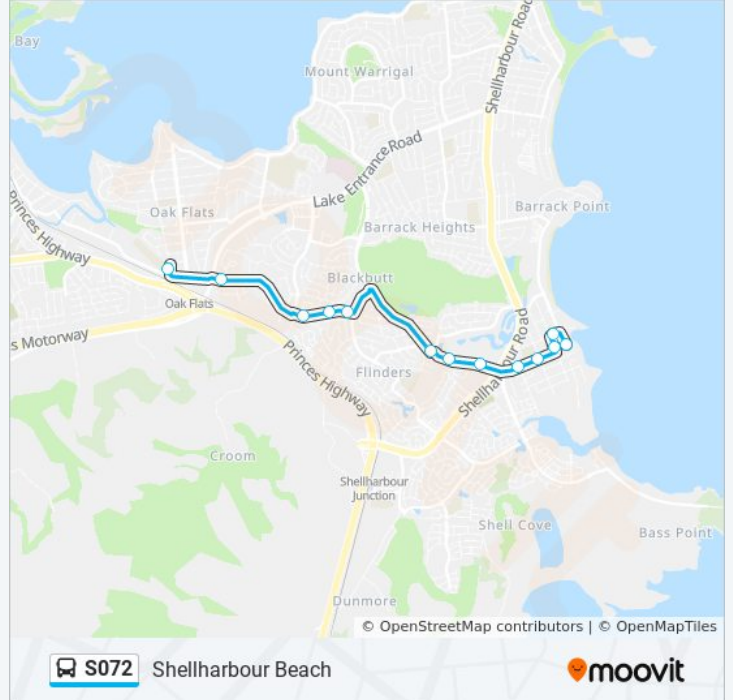

S072 bus time schedules and route maps are available in an offline PDF at moovitapp.com. Use the [Moovit App](#) to see live bus times, train schedule or subway schedule, and step-by-step directions for all public transit in Sydney.

[About Moovit](#) • [MaaS Solutions](#) • [Supported Countries](#) • [Mooviter Community](#)

© 2024 Moovit - All Rights Reserved

Check Live Arrival Times