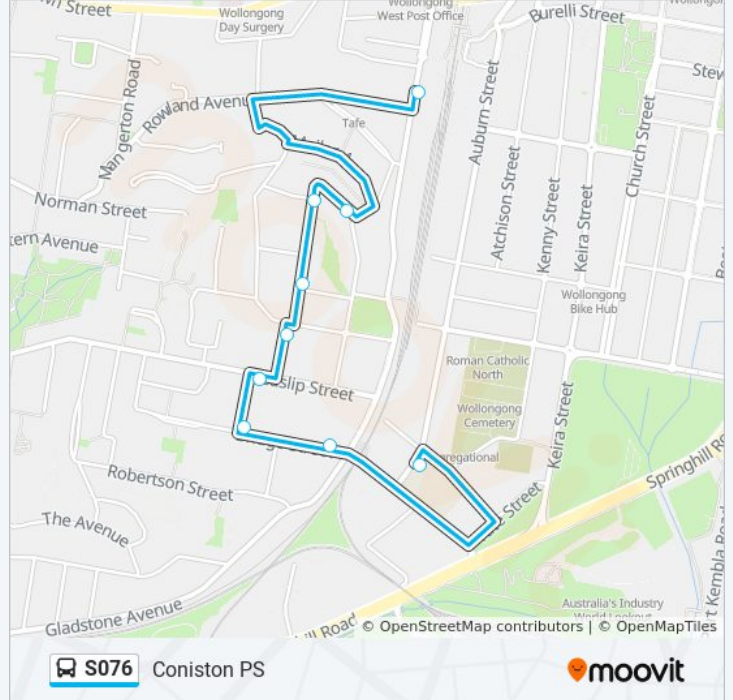

Heaslip St at Harold St

Harold St at Bridge St

Bridge St before Gladstone Ave

Coniston Public School, Auburn St

S076 bus Time Schedule

Coniston PS Route Timetable:

Sunday	Not Operational
Monday	08:38
Tuesday	08:38
Wednesday	08:38
Thursday	08:38
Friday	08:38
Saturday	Not Operational

S076 bus Info

Direction: Coniston PS

Stops: 9

Trip Duration: 12 min

Line Summary:

Direction: Piccadilly Arcade

9 stops

[VIEW LINE SCHEDULE](#)

Coniston Public School, Auburn St

Heaslip st after Gladstone Ave

Myrtle St at Union St

Jutland Ave opp South St

Jutland Ave at Sea View Rd

Lauder Ave before Strathhearn Ave

Mailer Ave before McKenzie Ave

TAFE Illawarra, Gladstone Ave

S076 bus Info

Direction: Piccadilly Arcade

Stops: 9

Trip Duration: 10 min

Line Summary:

S076 bus time schedules and route maps are available in an offline PDF at moovitapp.com. Use the [Moovit App](#) to see live bus times, train schedule or subway schedule, and step-by-step directions for all public transit in Sydney.