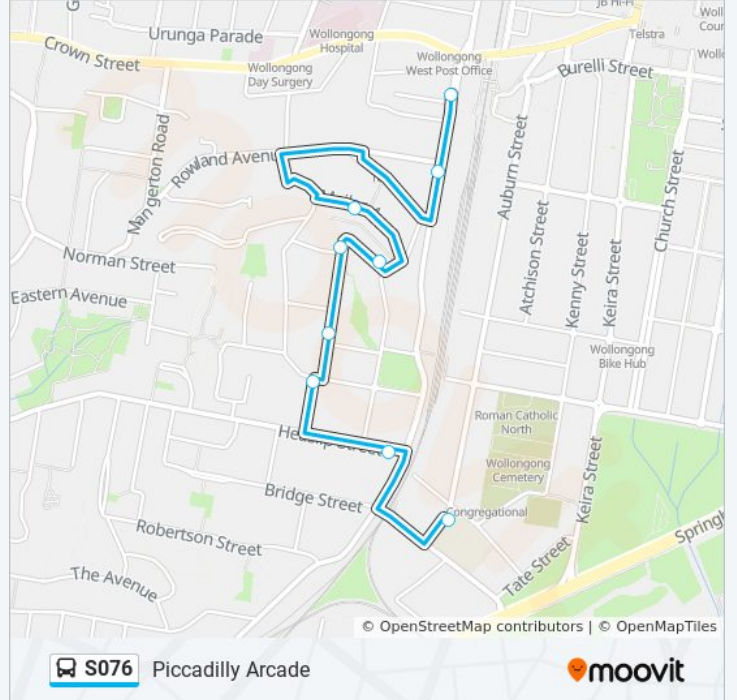

S076 bus Info

Direction: Coniston PS

Stops: 9

Trip Duration: 12 min

Line Summary:

Direction: Piccadilly Arcade

9 stops

[VIEW LINE SCHEDULE](#)

Coniston Public School, Auburn St

Heaslip st after Gladstone Ave

Myrtle St at Union St

Jutland Ave opp South St

Jutland Ave at Sea View Rd

Lauder Ave before Strathhearn Ave

Mailer Ave before McKenzie Ave

TAFE Illawarra, Gladstone Ave

Gladstone Ave at Fredrick St

S076 bus Time Schedule

Piccadilly Arcade Route Timetable:

Sunday	Not Operational
Monday	15:05
Tuesday	15:05
Wednesday	15:05
Thursday	15:05
Friday	15:05
Saturday	Not Operational

S076 bus Info

Direction: Piccadilly Arcade

Stops: 9

Trip Duration: 10 min

Line Summary:

S076 bus time schedules and route maps are available in an offline PDF at moovitapp.com. Use the [Moovit App](#) to see live bus times, train schedule or subway schedule, and step-by-step directions for all public transit in Sydney.