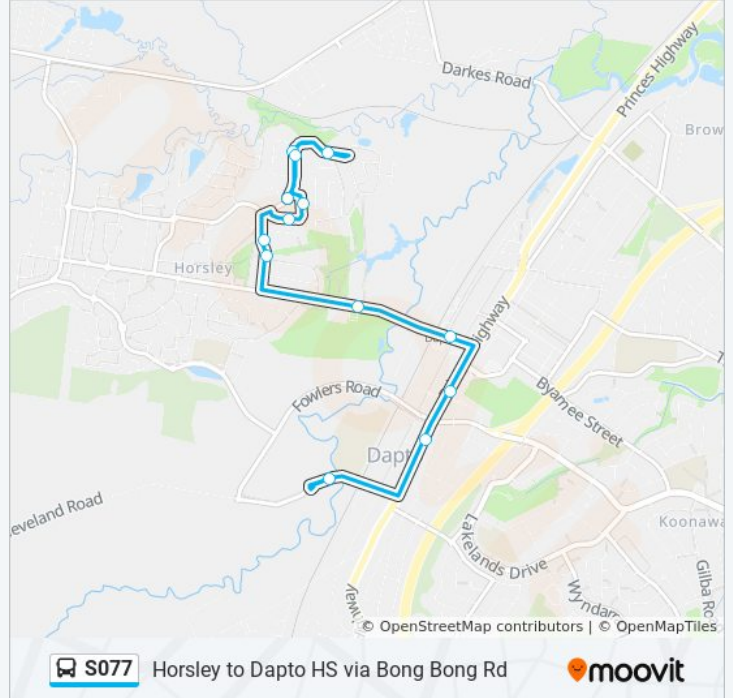

 **S077**

Horsley to Dapto HS via Bong Bong Rd

[Get The App](#)

The S077 bus line (Horsley to Dapto HS via Bong Bong Rd) has 2 routes. For regular weekdays, their operation hours are: (1) Dapto HS: 07:45(2) Horsley: 14:45
Use the Moovit App to find the closest S077 bus station near you and find out when is the next S077 bus arriving.

Direction: Dapto HS

13 stops

[VIEW LINE SCHEDULE](#)

Huxley Dr at Colony Gdns
Huxley Dr at Ritchie Cres
Huxley Dr at Cachia Bvd
Huxley Dr opp Ritchie Cres
Wollonyuh Cres after Dabpeto Rd
Wollonyuh Cres before Huxley Dr
Horsley Dr after Greenbrook Pl
Horsley Dr at Parkdale Ave
Bong Bong Rd opp Reed Park
Dapto Leagues Club, Bong Bong Rd
Dapto District Library, Princes Hwy
TAFE Illawarra Institute of Technology, Princes Hwy
Dapto High School, Cleveland Rd

Direction: Dapto HS

Stops: 13

Trip Duration: 15 min

Line Summary:

Direction: Horsley

13 stops

[VIEW LINE SCHEDULE](#)

- Dapto High School, Cleveland Rd
- Bong Bong Rd opp Dapto Leagues Club
- Reed Park, Bong Bong Rd
- Bong Bong Rd opp Parkdale Ave
- Bong Bong Rd opp Horsley Dr
- Horsley Dr opp Greenbrook Pl
- Huxley Dr at Colony Gdns
- Huxley Dr at Ritchie Cres
- Huxley Dr at Cachia Bvd
- Huxley Dr opp Ritchie Cres
- Wollonyuh Cres after Dabpeto Rd
- Wollonyuh Cres before Huxley Dr
- Horsley Dr after Greenbrook Pl

Direction: Horsley

Stops: 13

Trip Duration: 10 min

Line Summary:

S077 bus time schedules and route maps are available in an offline PDF at moovitapp.com. Use the [Moovit App](#) to see live bus times, train schedule or subway schedule, and step-by-step directions for all public transit in Sydney.