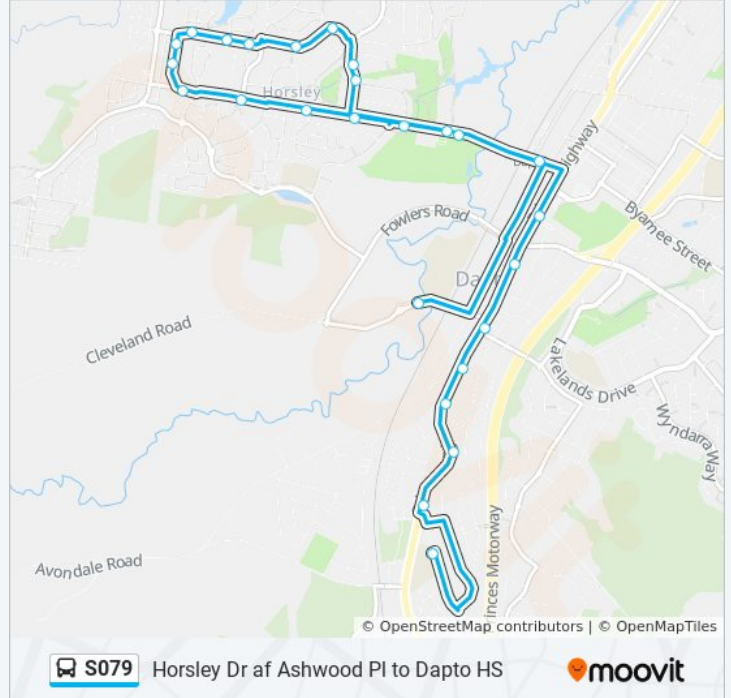

Dapto District Library, Princes Hwy

TAFE Illawarra Institute of Technology, Princes Hwy

Princes Hwy at Emerson Rd

Princes Hwy opp Avondale Rd

229 Princes Hwy

Princes Hwy opp Amaral Ave

Princes Hwy before Mt Brown Rd

Mount Brown Public School, Mount Brown Rd

S079 bus time schedules and route maps are available in an offline PDF at moovitapp.com. Use the [Moovit App](#) to see live bus times, train schedule or subway schedule, and step-by-step directions for all public transit in Sydney.

[About Moovit](#) • [MaaS Solutions](#) • [Supported Countries](#) • [Mooviter Community](#)

© 2024 Moovit - All Rights Reserved

Check Live Arrival Times