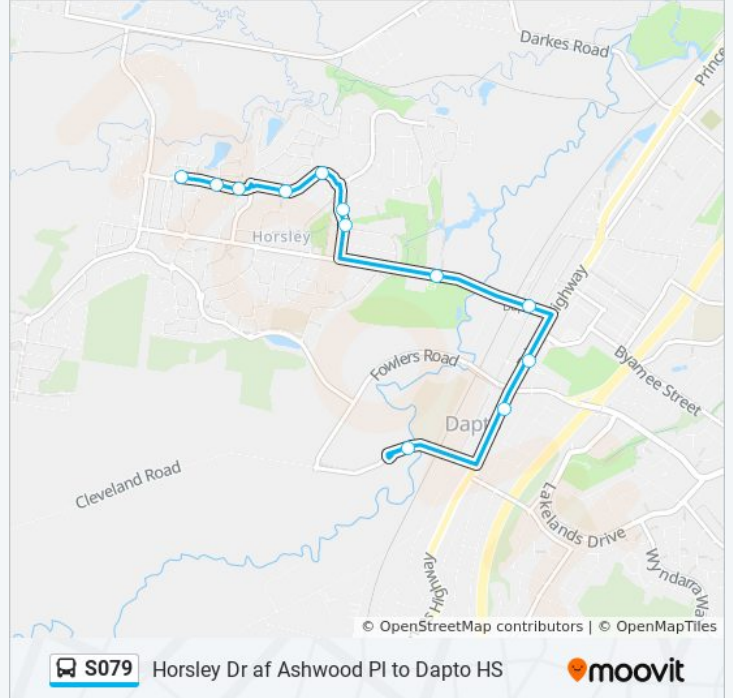

 **S079**

Horsley Dr af Ashwood Pl to Dapto HS

[Get The App](#)

The S079 bus line (Horsley Dr af Ashwood Pl to Dapto HS) has 2 routes. For regular weekdays, their operation hours are: (1) Dapto HS: 08:02(2) Mt. Brown PS: 14:45

Use the Moovit App to find the closest S079 bus station near you and find out when is the next S079 bus arriving.

Direction: Dapto HS

12 stops

[VIEW LINE SCHEDULE](#)

Horsley Dr after Ashwood Pl
Horsley Dr at Glenwood Gr
Horsley Dr before Robins Creek Rd
Horsley Dr opp The Grange
Horsley Dr at Kariewood Cct
Horsley Dr after Greenbrook Pl
Horsley Dr at Parkdale Ave
Bong Bong Rd opp Reed Park
Dapto Leagues Club, Bong Bong Rd
Dapto District Library, Princes Hwy
TAFE Illawarra Institute of Technology, Princes Hwy
Dapto High School, Cleveland Rd

Direction: Dapto HS

Stops: 12

Trip Duration: 13 min

Line Summary:

Direction: Mt. Brown PS

26 stops

[VIEW LINE SCHEDULE](#)

- Dapto High School, Cleveland Rd
- Reed Park, Bong Bong Rd
- Bong Bong Rd opp Parkdale Ave
- Bong Bong Rd opp Horsley Dr
- Bong Bong Rd at Denham Dr
- Bong Bong Rd opp Robins Creek Dr
- Bong Bong Rd opp Glenlee Dr
- Glenlee Dr after Bong Bong Rd
- Glenlee Dr before Horsley Dr
- Horsley Dr after Ashwood Pl
- Horsley Dr at Glenwood Gr
- Horsley Dr before Robins Creek Rd
- Horsley Dr opp The Grange
- Horsley Dr at Kariewood Cct
- Horsley Dr after Greenbrook Pl
- Horsley Dr at Parkdale Ave
- Bong Bong Rd opp Reed Park
- Dapto Leagues Club, Bong Bong Rd

Direction: Mt. Brown PS

Stops: 26

Trip Duration: 25 min

Line Summary:

Dapto District Library, Princes Hwy

TAFE Illawarra Institute of Technology, Princes Hwy

Princes Hwy at Emerson Rd

Princes Hwy opp Avondale Rd