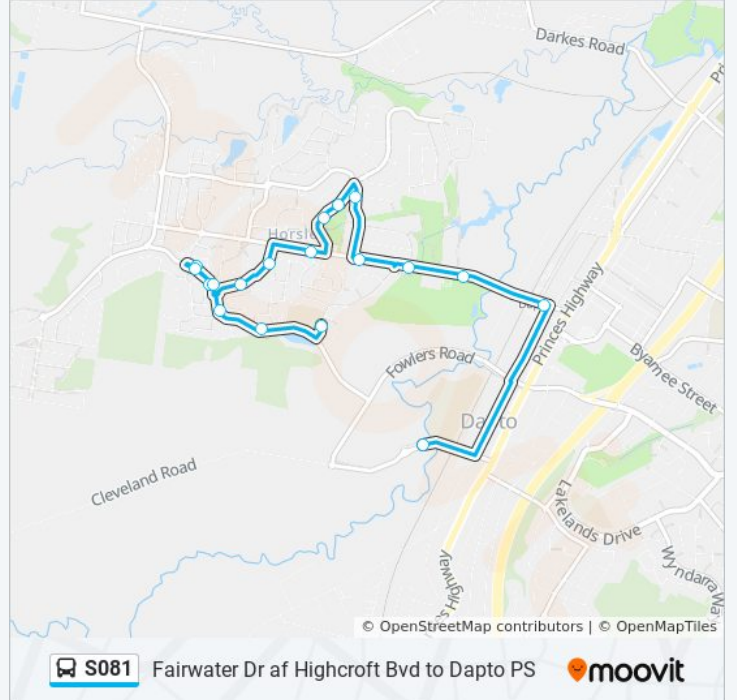

## Fairwater Dr af Highcroft Bvd to Dapto PS

Get The App

The S081 bus line (Fairwater Dr af Highcroft Bvd to Dapto PS) has 2 routes. For regular weekdays, their operation hours are:

(1) Dapto HS: 07:50(2) Dapto PS: 14:45

### Direction: Dapto HS

13 stops

[VIEW LINE SCHEDULE](#)

- Fairwater Dr after Highcroft Bvd
- Fairwater Dr before Lucas Dr
- Lucas Dr opp Glendary Way
- Lucas Dr opp Throsby Ave
- Homestead Dr opp Gerringully Park
- Homestead Dr before Habeda Ave
- Horsley Dr after Greenbrook Pl
- Horsley Dr at Parkdale Ave
- Bong Bong Rd opp Reed Park
- Dapto Leagues Club, Bong Bong Rd
- Dapto District Library, Princes Hwy
- TAFE Illawarra Institute of Technology, Princes Hwy
- Dapto High School, Cleveland Rd

- Dapto High School, Cleveland Rd
- Bong Bong Rd opp Dapto Leagues Club
- Reed Park, Bong Bong Rd
- Bong Bong Rd opp Parkdale Ave
- Bong Bong Rd opp Horsley Dr
- Horsley Dr opp Greenbrook Pl
- Homestead Dr opp Habeda Ave
- 9 Homestead Dr
- Bong Bong Rd at Denham Dr
- Lucas Dr at Dawes Ct
- Lucas Dr after Glengarry Way
- Fairwater Dr opp Lucas Dr
- Fairwater Dr before Highcroft Bvd
- Fairwater Dr after Highcroft Bvd
- Fairwater Dr before Lucas Dr
- Fairwater Dr opp Boddington Way
- Fairwater Dr before Armitage Ave
- Dapto Public School, Sierra Dr

**Stops:** 18

**Trip Duration:** 25 min

**Line Summary:**

S081 bus time schedules and route maps are available in an offline PDF at [moovitapp.com](https://moovitapp.com). Use the [Moovit App](#) to see live bus times, train schedule or subway schedule, and step-by-step directions for all public transit in Sydney.