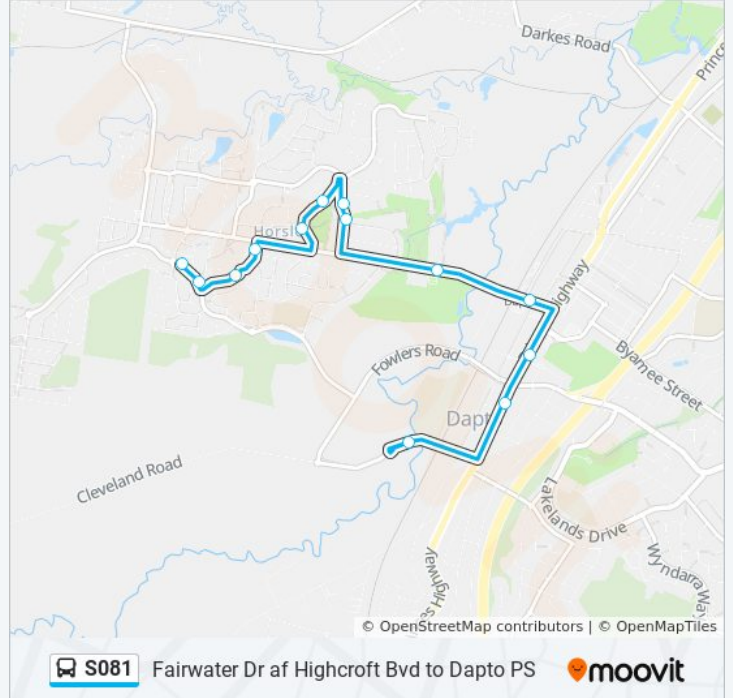

## Fairwater Dr af Highcroft Bvd to Dapto PS

Get The App

The S081 bus line (Fairwater Dr af Highcroft Bvd to Dapto PS) has 2 routes. For regular weekdays, their operation hours are:

(1) Dapto HS: 07:50(2) Dapto PS: 14:45

### Direction: Dapto HS

13 stops

[VIEW LINE SCHEDULE](#)

- Fairwater Dr after Highcroft Bvd
- Fairwater Dr before Lucas Dr
- Lucas Dr opp Glendary Way
- Lucas Dr opp Throsby Ave
- Homestead Dr opp Gerringully Park
- Homestead Dr before Habeda Ave
- Horsley Dr after Greenbrook Pl
- Horsley Dr at Parkdale Ave
- Bong Bong Rd opp Reed Park
- Dapto Leagues Club, Bong Bong Rd
- Dapto District Library, Princes Hwy
- TAFE Illawarra Institute of Technology, Princes Hwy
- Dapto High School, Cleveland Rd

### S081 bus Time Schedule

Dapto HS Route Timetable:

Sunday	Not Operational
Monday	07:50
Tuesday	07:50
Wednesday	07:50
Thursday	07:50
Friday	07:50
Saturday	Not Operational

### S081 bus Info

**Direction:** Dapto HS

**Stops:** 13

**Trip Duration:** 15 min

**Line Summary:**

**Direction: Dapto PS**

18 stops

[VIEW LINE SCHEDULE](#)