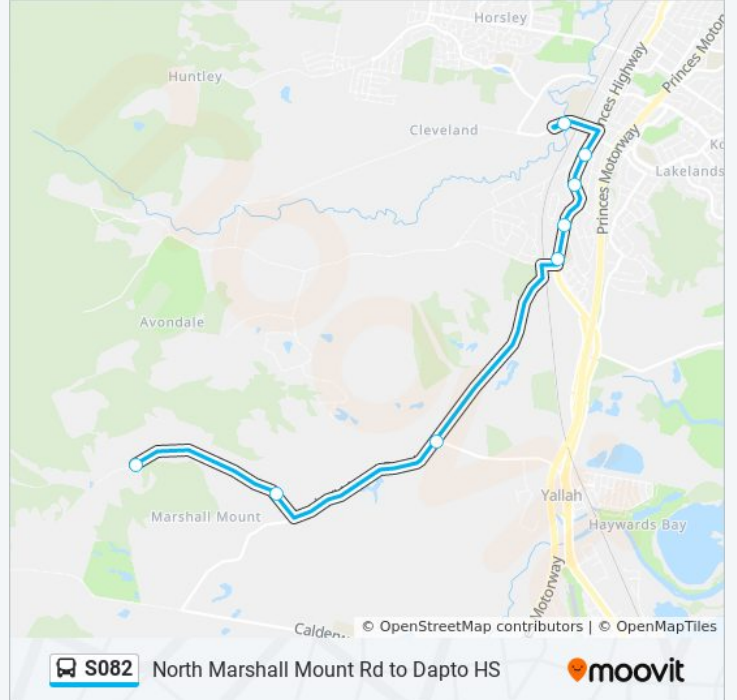

The S082 bus line North Marshall Mount Rd to Dapto HS has one route. For regular weekdays, their operation hours are: (1) Dapto HS: 07:50
Use the Moovit App to find the closest S082 bus station near you and find out when is the next S082 bus arriving.

Direction: Dapto HS

8 stops

[VIEW LINE SCHEDULE](#)

- 224 North Marshall Mount Rd
- 36 Morth Marshall Mount Rd
- Marshall Mount Rd opp Yallah Rd
- Princes Hwy after Huntley Rd
- Princes Hwy opp Mt Brown Rd
- 320 Princes Hwy
- Princes Hwy after Avondale Rd
- Dapto High School, Cleveland Rd

S082 bus Time Schedule

Dapto HS Route Timetable:

Sunday	Not Operational
Monday	07:50
Tuesday	07:50
Wednesday	07:50
Thursday	07:50
Friday	07:50
Saturday	Not Operational

S082 bus Info

Direction: Dapto HS

Stops: 8

Trip Duration: 15 min

Line Summary:

S082 bus time schedules and route maps are available in an offline PDF at moovitapp.com. Use the Moovit App to see live bus times, train schedule or subway schedule, and step-by-step directions for all public transit in Sydney.