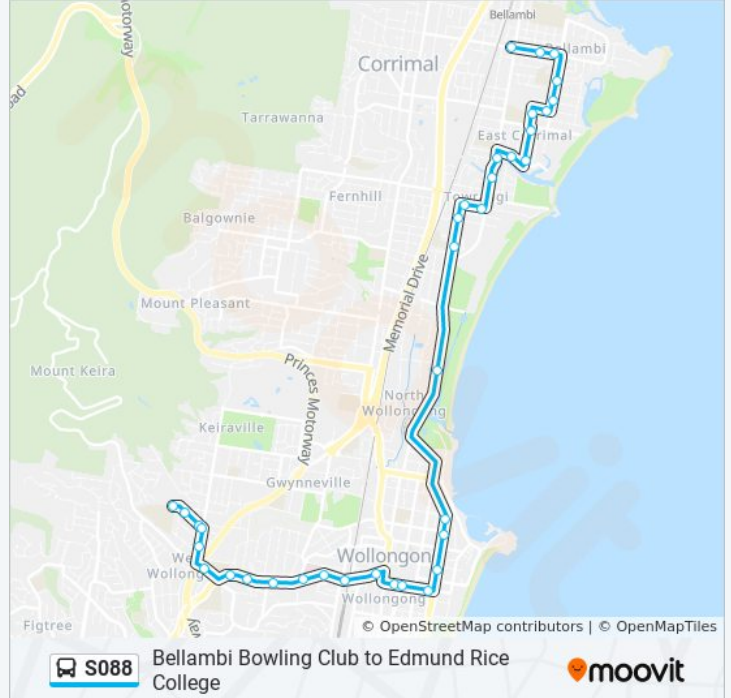

Direction: Bellambi

Stops: 31

Trip Duration: 35 min

Line Summary:

Lake Pde at Carroll Rd
 Carroll Rd before Murray Rd
 Carroll Rd opp Aldridge Ave
 Aldridge Ave before Cawley St
 Cawley St at Thalassa Ave
 Bellambi Public School, Cawley St
 Cawley St before Rothery St
 Rothery St after Cawley St
 Rothery St opp Kent St
 Rothery St opp Bellambi Bowling Club

Direction: Edmund Rice College

35 stops

[VIEW LINE SCHEDULE](#)

Bellambi Bowling Club, Rothery St
 Rothery St at Bond St
 Rothery St before Cawley St
 Cawley St opp Bellambi Public School
 Cawley St at Thalassa Ave
 Aldridge Ave after Cawley St
 Carroll Rd before Dobbie Ave
 Carroll Rd after Murray Rd
 Carroll Rd before Lake Pde
 Lake Pde opp Spinks Rd
 Pioneer Rd opp Augusta St
 Pioneer Rd opp Glossop St
 Murranar Rd after Pioneer Rd
 Murranar Rd at Carters Lane
 Carters Lane after Marlo Rd
 Carters Lane opp Towradgi Public School
 Squires Way opp Innovation Campus
 Corrimal St at Campbell St

Stops: 35

Trip Duration: 35 min

Line Summary:

Corrimal St after Market St

Wollongong City Council & Library, Burelli St

Wollongong Central, Burelli St, Stand C

Wollongong Central, Burelli St, Stand B

Crown St after Keira St

Robsons Rd at Parsons St

Parsons St after Robsons Rd

Parsons St before Armstrong St

Edmund Rice College, School Grounds, Keira Mine Rd

S088 bus time schedules and route maps are available in an offline PDF at moovitapp.com. Use the [Moovit App](#) to see live bus times, train schedule or subway schedule, and step-by-step directions for all public transit in Sydney.