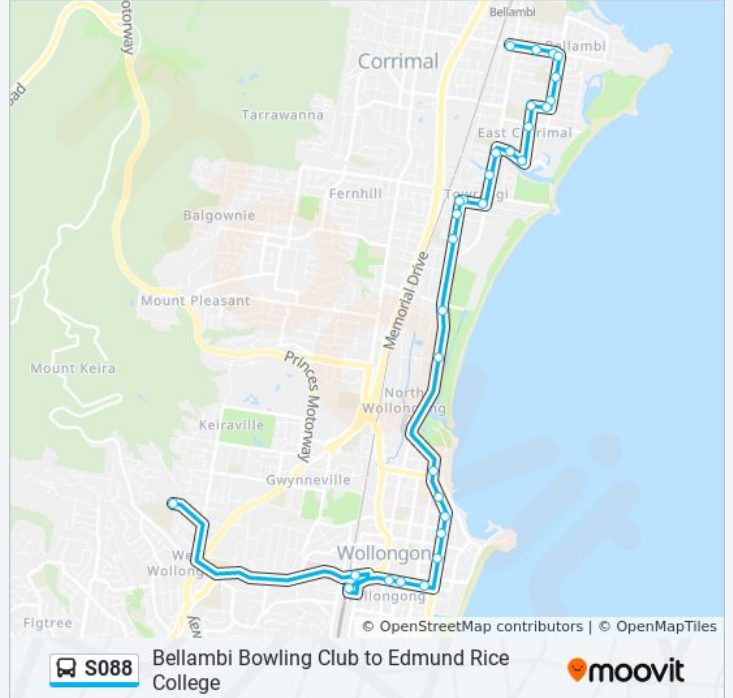

Squires Way before Elliotts Rd

Towradgi Public School, Carters Lane

Carters Lane opp Marlo Rd

Carters Lane opp Murrnar Rd

Murrnar Rd at Carters Lane

Murrnar Rd at Pioneer Rd

Pioneer Rd after Glossop St

Pioneer Rd before Gregory Ave

Direction: Bellambi

Stops: 31

Trip Duration: 35 min

Line Summary:

Lake Pde at Carroll Rd
 Carroll Rd before Murray Rd
 Carroll Rd opp Aldridge Ave
 Aldridge Ave before Cawley St
 Cawley St at Thalassa Ave
 Bellambi Public School, Cawley St
 Cawley St before Rothery St
 Rothery St after Cawley St
 Rothery St opp Kent St
 Rothery St opp Bellambi Bowling Club

Direction: Edmund Rice College

35 stops

[VIEW LINE SCHEDULE](#)

Bellambi Bowling Club, Rothery St
 Rothery St at Bond St
 Rothery St before Cawley St
 Cawley St opp Bellambi Public School
 Cawley St at Thalassa Ave
 Aldridge Ave after Cawley St
 Carroll Rd before Dobbie Ave
 Carroll Rd after Murray Rd
 Carroll Rd before Lake Pde
 Lake Pde opp Spinks Rd
 Pioneer Rd opp Augusta St
 Pioneer Rd opp Glossop St
 Murranar Rd after Pioneer Rd
 Murranar Rd at Carters Lane
 Carters Lane after Marlo Rd
 Carters Lane opp Towradgi Public School
 Squires Way opp Innovation Campus
 Corrimal St at Campbell St

Stops: 35

Trip Duration: 35 min

Line Summary:

Corrimal St after Market St

Wollongong City Council & Library, Burelli St

Wollongong Central, Burelli St, Stand C

Wollongong Central, Burelli St, Stand B

Crown St after Keira St