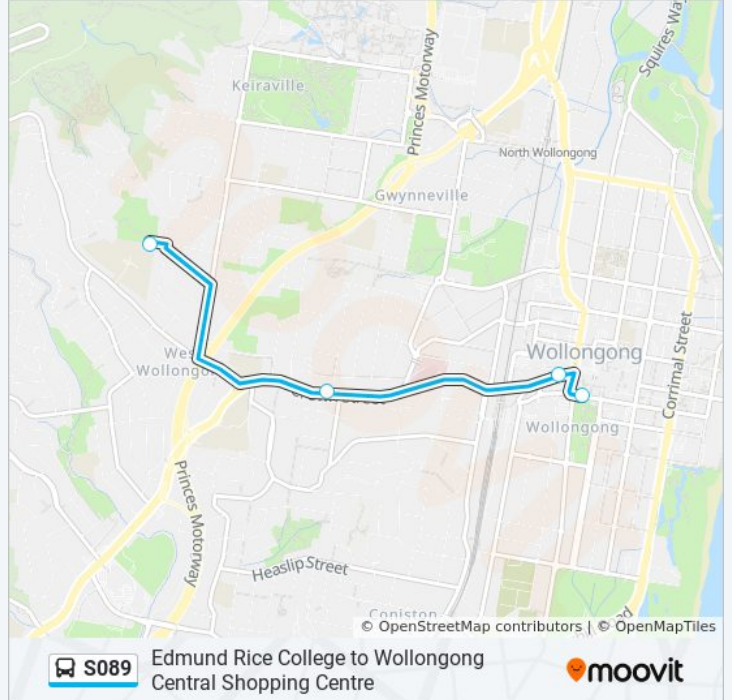

(1) Wollongong City: 15:00

Use the Moovit App to find the closest S089 bus station near you and find out when is the next S089 bus arriving.

### Direction: Wollongong City

4 stops

[VIEW LINE SCHEDULE](#)

Edmund Rice College, School Grounds, Keira Mine Rd

Crown St at Rosemont St

Crown St before Keira St

Wollongong Central, Burelli St, Stand E

### S089 bus Time Schedule

Wollongong City Route Timetable:

Sunday	Not Operational
Monday	15:00
Tuesday	15:00
Wednesday	15:00
Thursday	15:00
Friday	15:00
Saturday	Not Operational

### S089 bus Info

**Direction:** Wollongong City

**Stops:** 4

**Trip Duration:** 15 min

**Line Summary:**

S089 bus time schedules and route maps are available in an offline PDF at [moovitapp.com](https://moovitapp.com). Use the [Moovit App](#) to see live bus times, train schedule or subway schedule, and step-by-step directions for all public transit in Sydney.