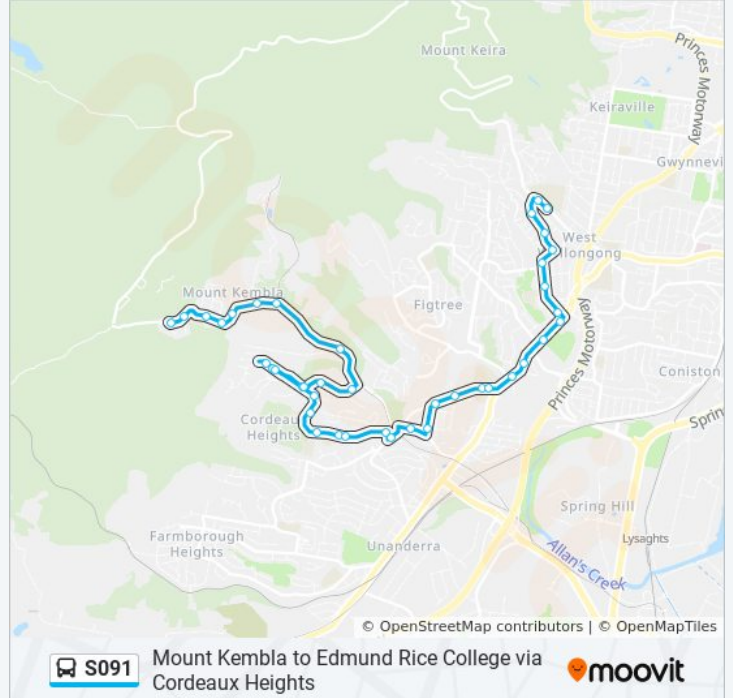

S091 bus Info

Direction: Edmund Rice College

Stops: 40

Trip Duration: 30 min

Line Summary:

Derribong Dr at Alukea Rd
 Central Rd at Alukea Rd
 Cordeaux Rd after Gibsons Rd
 Amaroo Ave opp Springfield Ave
 Gibsons Rd opp Amaroo Ave
 Figtree Private Hospital, Gibsons Rd
 Figtree High School, Gibsons Rd
 Figtree High School, Gibsons Rd
 Princes Hwy after O'Briens Rd
 Princes Hwy after Figtree Cres
 Princes Hwy opp Figtree Grove Shopping Centre
 Princes Hwy at Thames St
 London Dr opp Shaftsbury Ave
 London Dr before Therry St
 Pooraka Ave after Uralba St
 Yellagong St at Pooraka Ave
 Yellagong St at Bimbadeen Ave
 The Church of Jesus Christ of Latter Day Saints,
 Yellagong St
 Mt Keira Rd opp Yellagong St
 Edmund Rice College, Mt Keira Rd

Direction: Mount Kembla

38 stops

[VIEW LINE SCHEDULE](#)

Edmund Rice College, Mt Keira Rd
 92 Mt Keira Rd
 Mt Keira Rd at Hurt St
 Mt Keira Rd opp Abercrombie St
 Mount Keira Rd before Crown St
 The Illawarra Grammar School, Princes Hwy
 Princes Hwy opp Thames St
 Figtree Grove Shopping Centre, Princes Hwy
 Princes Hwy before Woodrow Pl

Direction: Mount Kembla

Stops: 38

Trip Duration: 30 min

Line Summary:

Figtree Public School, Gibsons Rd

Figtree Public School, Gibsons Rd

Gibsons Rd opp Figtree Private Hospital

Gibsons Rd before Amaroo Ave