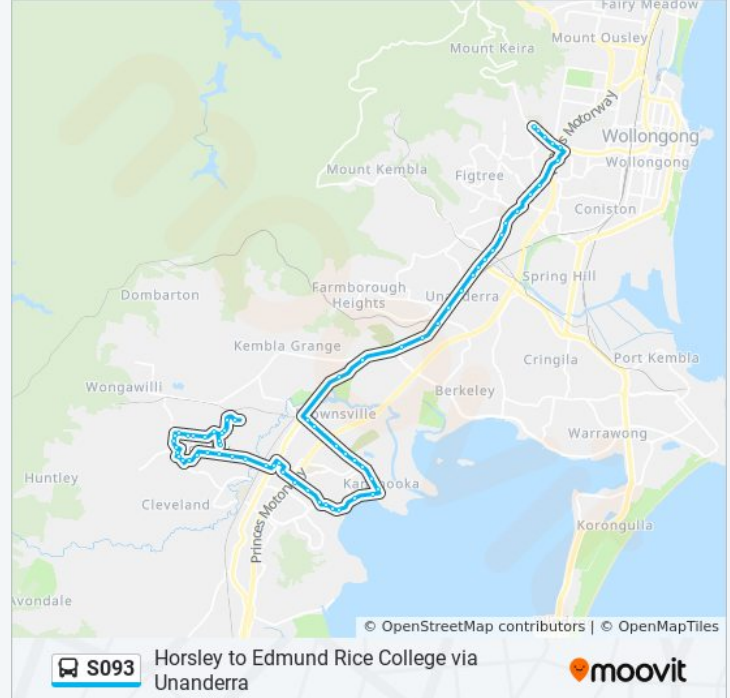

S093 bus Info

Direction: Edmund Rice College

Stops: 70

Trip Duration: 43 min

Line Summary:

Horsley Dr after Greenbrook Pl
Horsley Dr at Parkdale Ave
Bong Bong Rd opp Reed Park
Dapto Leagues Club, Bong Bong Rd
Princes Hwy opp Dapto Mall
Baan Baan St after Dapto Square Lane
Byamee St before Mulda St
Byamee St at Bangaroo Ave
Byamee St at Bingara Ave
Byamee St opp Aldinga Rd
Koonawarra Public School, Byamee St
Fowlers Rd opp Gilba Rd
Koonawarra Community Centre, Fowlers Rd
Fowlers Rd before Lakeside Dr
Lakeside Dr after Edgeworth Ave
Lakeside Dr at Edgeworth Ave
Kanahooka Rd after Lakeside Dr
Kanahooka Rd before Hoyt St
Kanahooka Rd before Thirroul Rd
Kanahooka Rd opp Hayes Park Public School
Kanahooka Rd at Brolga St
Kanahooka Rd at Exmouth Rd
Kanahooka Rd opp Brownsville Ave
Kanahooka Rd before Prince Edward Dr
Princes Hwy opp Kembla Grange Pl
Princes Hwy opp Kembla Grange Station
Princes Hwy opp Canterbury Rd
Princes Hwy opp Orangegroove Ave
Princes Hwy before Orana Pde
Princes Hwy opp Nolan St
Princes Hwy after Farmborough Rd
Princes Hwy before Tannery St
Immaculate Conception Catholic Church, Princes

S093 bus Info

Direction: Horsley

Stops: 66

Trip Duration: 50 min

Line Summary:

Princes Hwy opp Chapman St

Princes Hwy at Third Ave

Princes Hwy opp Immaculate Conception Catholic Church

Byamee St opp Bambil Cres

Byamee St at Cirrus St

Byamee St before Moombara St

Baan Baan St before Dapto Square Lane

Dapto Mall, Princes Hwy

Bong Bong Rd opp Dapto Leagues Club

Reed Park, Bong Bong Rd

Bong Bong Rd opp Parkdale Ave

Bong Bong Rd opp Horsley Dr

Bong Bong Rd at Denham Dr

Lucas Dr at Dawes Ct

Lucas Dr after Glengarry Way

Fairwater Dr opp Lucas Dr

Fairwater Dr before Highcroft Bvd

Highcroft Bvd at Moronga Ct

Bong Bong Rd opp Glenlee Dr