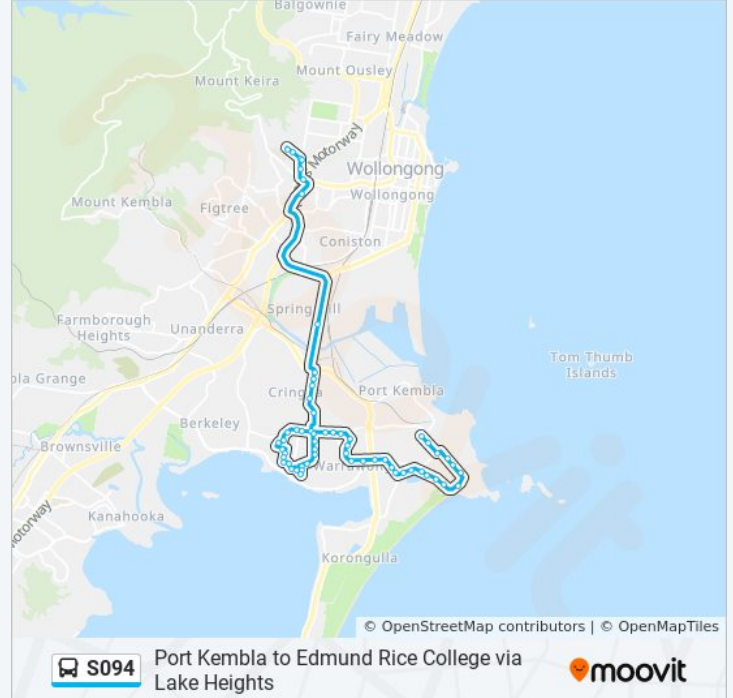

Bruce Rd at Third Ave

St Francis Assisi Primary, Flagstaff Rd

Flagstaff Rd at Cowper St

Warrawong High School, Flagstaff Rd

Weringa Ave after Flagstaff Rd

Weringa Ave at Anna Ave

Weringa Ave after Anna Ave

Weringa Ave before Katrina St

Weringa Ave before Denise St

Weringa Ave opp Barina Ave

Buena Vista Ave at Trevor Ave

Gloria Cres after Buena Vista Ave

Gloria Cres before Lake Heights Rd

Gloria Cres at Lake Heights Rd

Lake Heights Rd before Hassan St

Hassan St opp Ranchby Ave

Ranchby Ave before Claremont Ave

Claremont Ave at Ranchby Ave

Noble Pde before Kingsleigh Dr

12 Noble Pde

Hilltop Ave before Flagstaff Rd

Flagstaff Rd opp Hilltop Ave

Flagstaff Rd opp Lake Heights Rd

Flagstaff Rd opp Lake Heights Rd

Lake Ave at Flagstaff Rd

Lake Ave opp McGovern St

Cringila Public School, Lake Ave

Lake Ave opp Newcastle St

Lake Ave at Gorrell St

Lake Ave at Merrett Ave

Springhill Rd before Entry Rd

Princes Hwy opp The Illawarra Grammar School

Mount Keira Rd before Princes Hwy