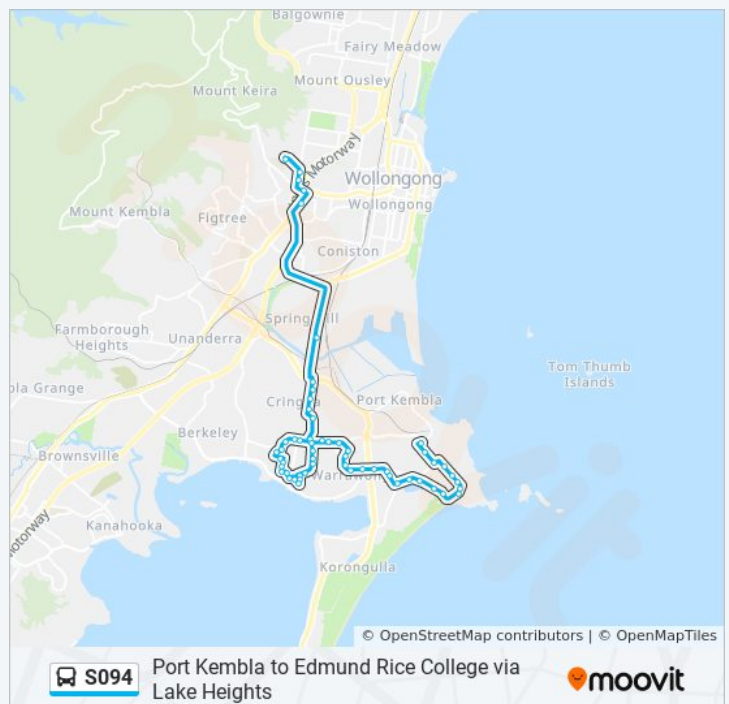

Stops: 59

Trip Duration: 40 min

Line Summary:

Bruce Rd at Third Ave

St Francis Assisi Primary, Flagstaff Rd

Flagstaff Rd at Cowper St

Warrawong High School, Flagstaff Rd

Weringa Ave after Flagstaff Rd

Buena Vista Ave at Trevor Ave

Gloria Cres after Buena Vista Ave

Gloria Cres before Lake Heights Rd

Gloria Cres at Lake Heights Rd

Lake Heights Rd before Hassan St

S094 bus Time Schedule

Port Kembla Route Timetable:

Sunday	Not Operational
Monday	14:10
Tuesday	14:10
Wednesday	14:10
Thursday	14:10
Friday	14:10
Saturday	Not Operational

S094 bus Info

Direction: Port Kembla

Stops: 56

Trip Duration: 45 min

Line Summary:

Hassan St opp Ranchby Ave

Port Kembla Community Centre, Wentworth Rd

Wentworth St at Allan St

Darcy Rd at Military Rd

S094 bus time schedules and route maps are available in an offline PDF at moovitapp.com. Use the Moovit App to see live bus times, train schedule or subway schedule, and step-by-step directions for all public transit in Sydney.