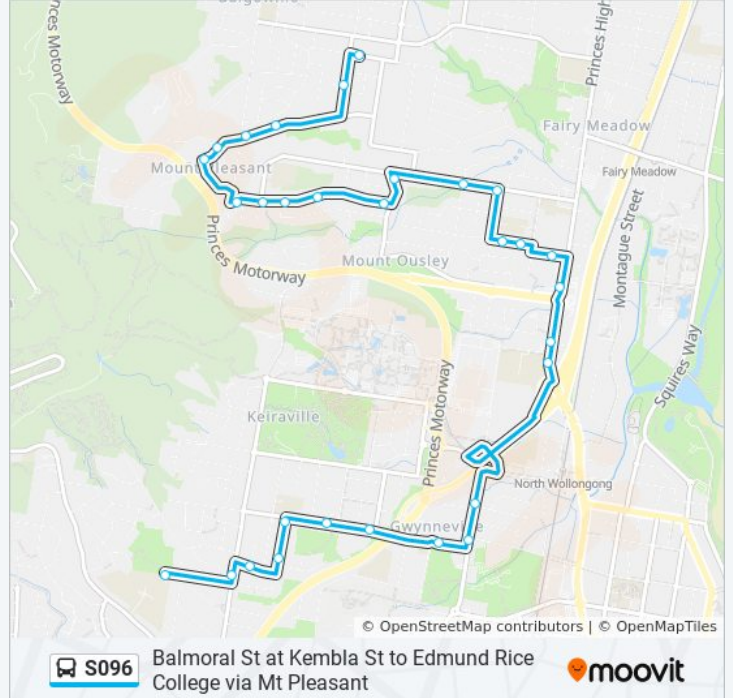

Ramah Ave opp Woodland Pde

Ramah Ave at Greenslopes Ave

Ramah Ave opp Alvan Pde

Ramah Ave before Brokers Rd

New Mt Pleasant Rd opp Dobinson St

New Mt Pleasant Rd at Rose Pde

New Mount Pleasant Rd at Brokers Rd

New Mount Pleasant Rd after Brokers Rd

Kembla St at Elsie Cct

Balmoral St after Kembla St

**Direction: Edmund Rice College**

25 stops

[VIEW LINE SCHEDULE](#)

Balmoral St at Kembla St

Kembla St at Camden St

Hamilton St after Vereker St

Hamilton St before McGrath St

McGrath St before Princes Hwy

Princes Hwy opp Mount Ousley Rd

Princes Hwy opp Lysaght Ave

Foley St opp Hillview Ave

Foley St opp Catherine St

Wiseman Park, Gipps Rd

**S096 bus Info**

**Direction:** Edmund Rice College

**Stops:** 25

**Trip Duration:** 30 min

**Line Summary:**

Gipps Rd opp John St

William St after Gipps Rd

William St at Akuna St