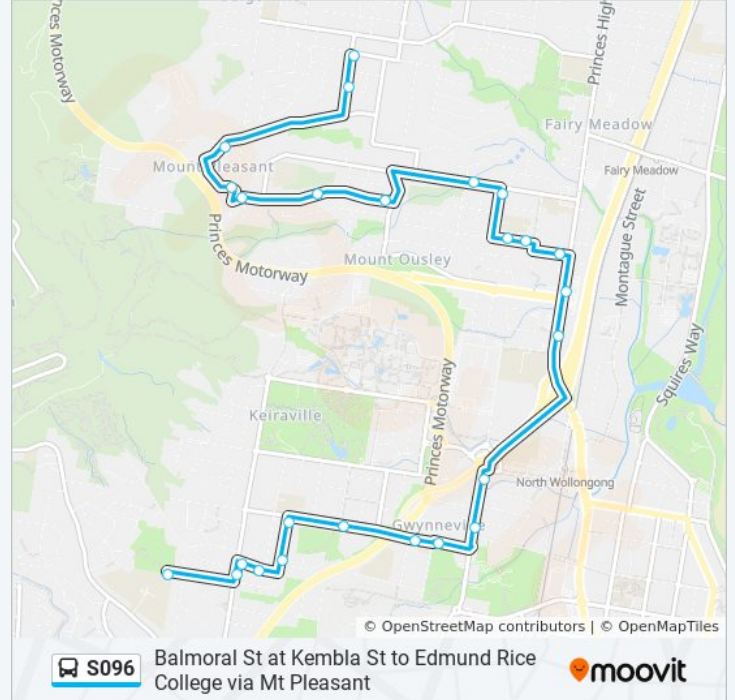

Hamilton St after Vereker St

Hamilton St before McGrath St

McGrath St before Princes Hwy

Princes Hwy opp Mount Ousley Rd

Princes Hwy opp Lysaght Ave

Foley St opp Hillview Ave

Foley St opp Catherine St

Wiseman Park, Gipps Rd

**S096 bus Info**

**Direction:** Edmund Rice College

**Stops:** 25

**Trip Duration:** 30 min

**Line Summary:**

Gipps Rd opp John St

William St after Gipps Rd

William St at Akuna St

Rose St opp Grey St

Rose St at Robsons Rd

Robsons Rd before Keira Mine Rd

Edmund Rice College, School Grounds, Keira Mine Rd

S096 bus time schedules and route maps are available in an offline PDF at [moovitapp.com](https://moovitapp.com). Use the Moovit App to see live bus times, train schedule or subway schedule, and step-by-step directions for all public transit in Sydney.

© 2024 Moovit - All Rights Reserved