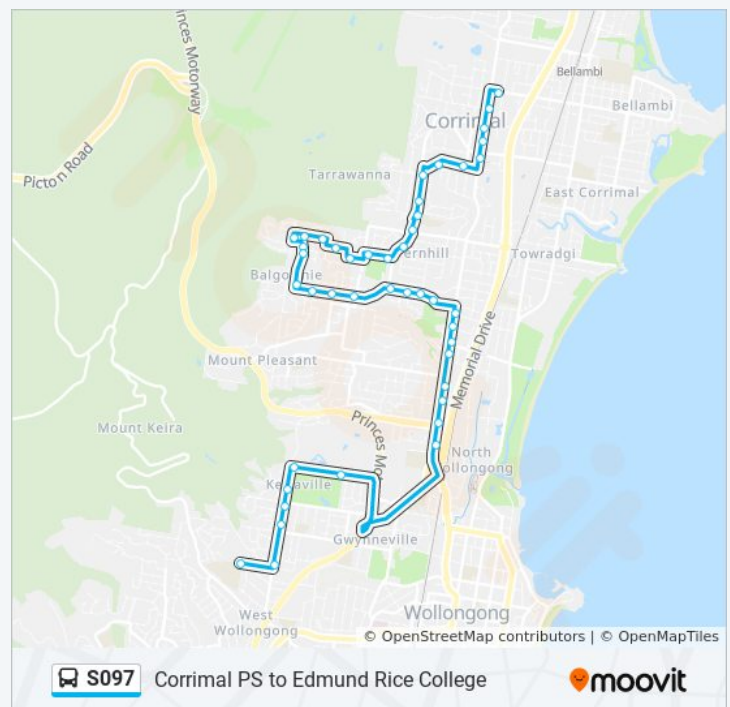

### S097 bus Info

**Direction:** Corrimal

**Stops:** 47

**Trip Duration:** 36 min

**Line Summary:**

Balgownie Rd opp Strathallan Ave

Balgownie Rd opp Meadow St

Balgownie Rd at Foothills Rd

Rothery St at Eager St

Rothery St before Memorial Dr

S097 Corrimal PS to Edmund Rice College moovit

**Direction: Edmund Rice College**

44 stops

[VIEW LINE SCHEDULE](#)

Corrimal Public School, Rothery St

**S097 bus Time Schedule**

Balgownie Rd opp Guest Park

Princes Hwy opp Fairy Meadow Demonstration School

Princes Hwy opp Guest Park

Princes Hwy at Elliotts Rd

Tuesday	07:10
Wednesday	07:10
Thursday	07:10
Friday	07:10
Saturday	Not Operational

### S097 bus Info

**Direction:** Edmund Rice College

**Stops:** 44

**Trip Duration:** 32 min

**Line Summary:**

Princes Hwy opp Guest Ave

Princes Hwy after Townsend Ave

Princes Hwy opp Collaery Ave