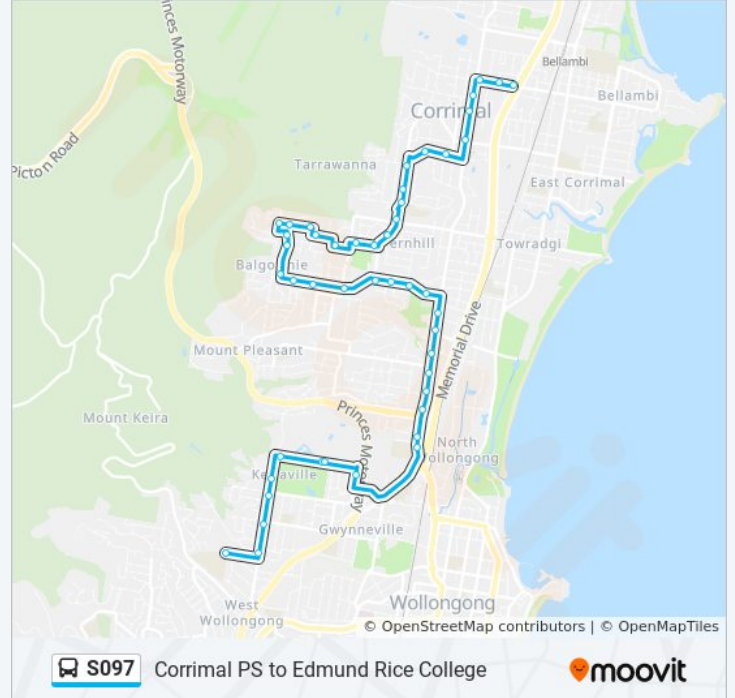

### Direction: Corrimal

47 stops

[VIEW LINE SCHEDULE](#)

Edmund Rice College, School Grounds, Keira Mine Rd

Robsons Rd after Keira Mine Rd

Robsons Rd at Gipps Rd

Robson Rd before Murphys Ave

32 Robsons Rd

Meadow St at Harrigan St

Tarrawanna Rd opp Angel St

Tarrawanna Rd opp Yuill Ave

Princes Hwy after Railway St

Living Hope Baptist Church, Princes Hwy

St Columbkille's Corrimal Primary School, Princes Hwy

Rothery St opp Corrimal Public School

Rothery St at Eager St

Rothery St before Memorial Dr

S097 Corrimal PS to Edmund Rice College moovit

**Direction: Edmund Rice College**

44 stops

[VIEW LINE SCHEDULE](#)

Corrimal Public School, Rothery St

**S097 bus Time Schedule**

Edmund Rice College Route Timetable:

Sunday Not Operational

Monday 07:10

Princes Hwy opp St Columbkille's Corrimal Primary School

Princes Hwy after Collins St

Corrimal Memorial Park, Princes Hwy

Stockland Corrimal, Princes Hwy