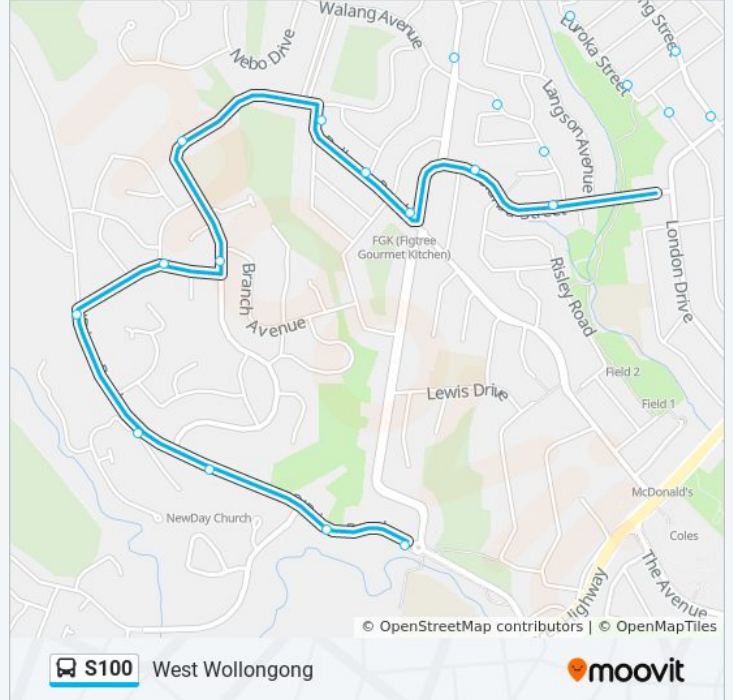

 **S100**

West Wollongong

Get The App

The S100 bus line West Wollongong has one route. For regular weekdays, their operation hours are:

(1) West Wollongong: 15:05

Use the Moovit App to find the closest S100 bus station near you and find out when is the next S100 bus arriving.

Direction: West Wollongong

14 stops

[VIEW LINE SCHEDULE](#)

Figtree High School, O'Briens Rd
O'Briens Rd before George Fuller Dr
Wollongong Church of Christ, O'Briens Rd
O'Briens Rd at Darragh Dr
O'Briens Rd opp Lamerton Dr
Lamerton Dr at Belwarra Ave
Jacaranda Ave opp Branch Ave
Nareena Hills Home Self Care United, Jacaranda Ave
Brentwood Ave after Jacaranda Ave
Bellevue Rd at Cypress Ave
Bellevue Road at Uralba St
Uralba St opp Zelang Ave
Uralba St at Walang Ave
Uralba St before Pooraka Ave

S100 bus Info

Direction: West Wollongong

Stops: 14

Trip Duration: 13 min

Line Summary:

S100 bus time schedules and route maps are available in an offline PDF at moovitapp.com. Use the [Moovit App](#) to see live bus times, train schedule or subway schedule, and step-by-step directions for all public transit in Sydney.