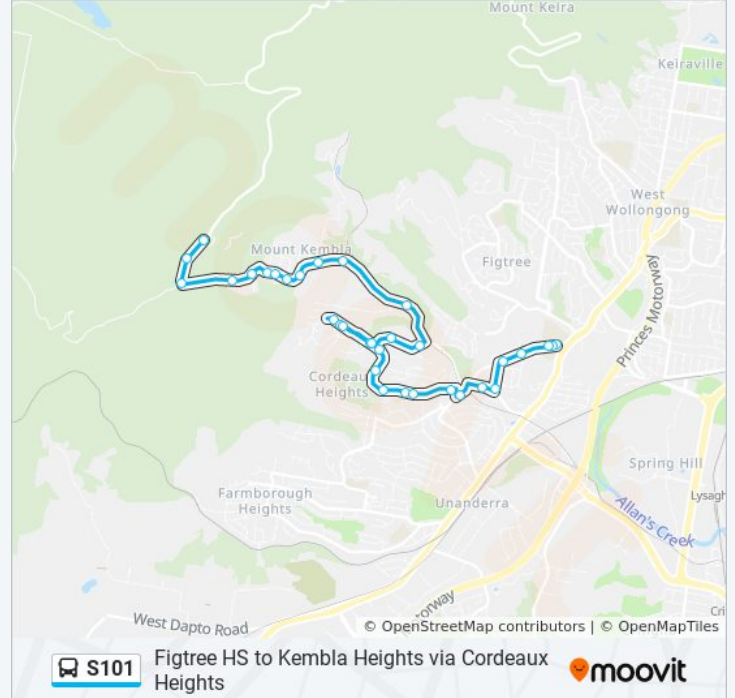

Cordeaux Rd at William James Dr

209 Cordeaux Rd

Cordeaux Rd opp Stones Rd

Cordeaux Rd opp Bradley Ave

Soldiers & Miners Anglican Church, Cordeaux Rd

Cordeaux Rd opp Stafford Rd

Mount Kembla Public School, Cordeaux Rd

Cordeaux Rd before Cudgee Cres

Cordeaux Rd after Araluen Ave

Cordeaux Rd at Harry Graham Dr

Harry Graham Dr opp Kembla Heights Community Hall

Harry Graham Dr opp Central Ave

S101 bus time schedules and route maps are available in an offline PDF at moovitapp.com. Use the [Moovit App](#) to see live bus times, train schedule or subway schedule, and step-by-step directions for all public transit in Sydney.

[About Moovit](#) • [MaaS Solutions](#) • [Supported Countries](#) • [Mooviter Community](#)

© 2024 Moovit - All Rights Reserved

Check Live Arrival Times