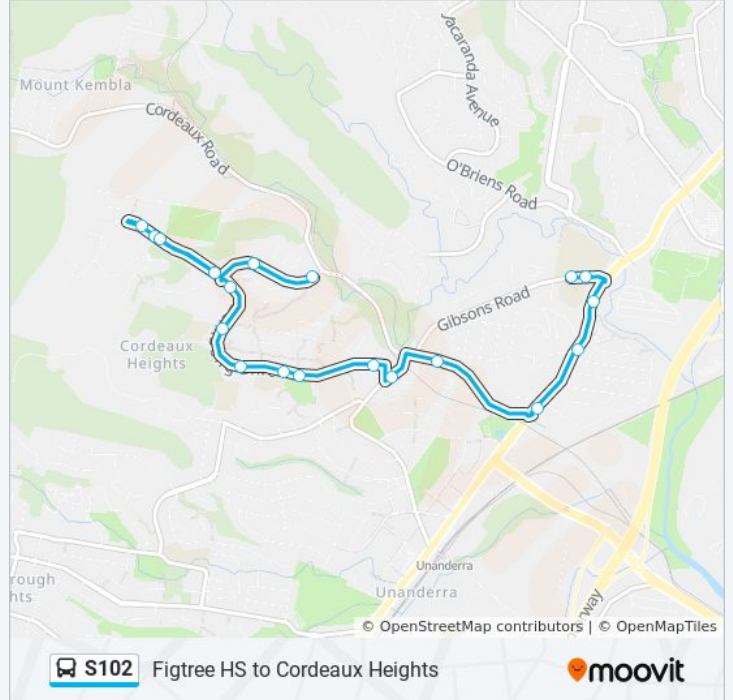

The S102 bus line Figtree HS to Cordeaux Heights has one route. For regular weekdays, their operation hours are:

(1) Cordeaux Heights: 14:25

Use the Moovit App to find the closest S102 bus station near you and find out when is the next S102 bus arriving.

Direction: Cordeaux Heights

20 stops

[VIEW LINE SCHEDULE](#)

- Figtree High School, Gibsons Rd
- Figtree High School, Gibsons Rd
- Princes Hwy opp Gibsons Rd
- Princes Hwy opp Sorensen Dr
- Princes Hwy after O'Donnell Dr
- Cordeaux Rd opp Gibsons Rd
- Central Rd at Leigh Cres
- Derribong Dr opp Erlinya Pl
- Western Suburbs Community Preschool, Derribong Dr
- Unanderra Public School, Derribong Dr
- Derribong Dr after Patanga Pl
- Derribong Dr before Odenpa Rd
- Derribong Dr opp Deenyi Cl
- Derribong Dr at Mungurra Hill Rd
- Derribong Dr at Jarrah Cres
- Derribong Dr at Coorung Cl
- Derribong Dr opp Jarrah Cres
- Derribong Dr opp Mungurra Hill Rd
- Booreea Bvd at Natan Pl
- Booreea Bvd opp Sheringa Gr

S102 bus Info

Direction: Cordeaux Heights

Stops: 20

Trip Duration: 15 min

Line Summary:

S102 bus time schedules and route maps are available in an offline PDF at moovitapp.com. Use the [Moovit App](#) to see live bus times, train schedule or subway schedule, and step-by-step directions for all public transit in Sydney.