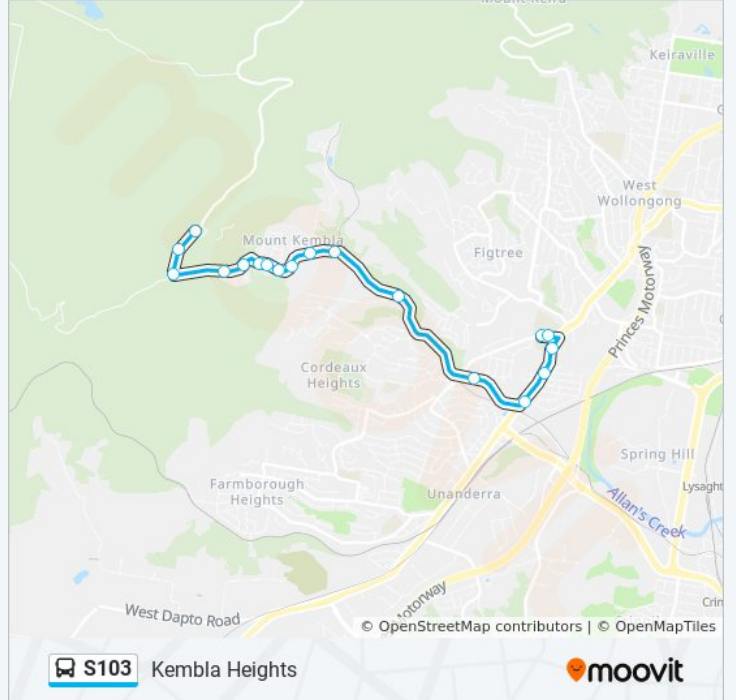

 **S103**

Kembla Heights

Get The App

The S103 bus line Kembla Heights has one route. For regular weekdays, their operation hours are:

(1) Kembla Heights: 14:30

Use the Moovit App to find the closest S103 bus station near you and find out when is the next S103 bus arriving.

Direction: Kembla Heights

18 stops

[VIEW LINE SCHEDULE](#)

- Figtree High School, Gibsons Rd
- Figtree High School, Gibsons Rd
- Princes Hwy opp Gibsons Rd
- Princes Hwy opp Sorensen Dr
- Princes Hwy after O'Donnell Dr
- Cordeaux Rd opp Gibsons Rd
- Cordeaux Rd at William James Dr
- 209 Cordeaux Rd
- Cordeaux Rd opp Stones Rd
- Cordeaux Rd opp Bradley Ave
- Soldiers & Miners Anglican Church, Cordeaux Rd
- Cordeaux Rd opp Stafford Rd
- Mount Kembla Public School, Cordeaux Rd
- Cordeaux Rd before Cudgee Cres
- Cordeaux Rd after Araluen Ave
- Cordeaux Rd at Harry Graham Dr
- Harry Graham Dr opp Kembla Heights Community Hall
- Harry Graham Dr opp Central Ave

S103 bus Time Schedule

Kembla Heights Route Timetable:

Sunday	Not Operational
Monday	Not Operational
Tuesday	Not Operational
Wednesday	Not Operational
Thursday	14:30
Friday	Not Operational
Saturday	Not Operational

S103 bus Info

Direction: Kembla Heights

Stops: 18

Trip Duration: 18 min

Line Summary:

S103 bus time schedules and route maps are available in an offline PDF at moovitapp.com. Use the Moovit App to see live bus times, train schedule or subway schedule, and step-by-step directions for all public transit in Sydney.