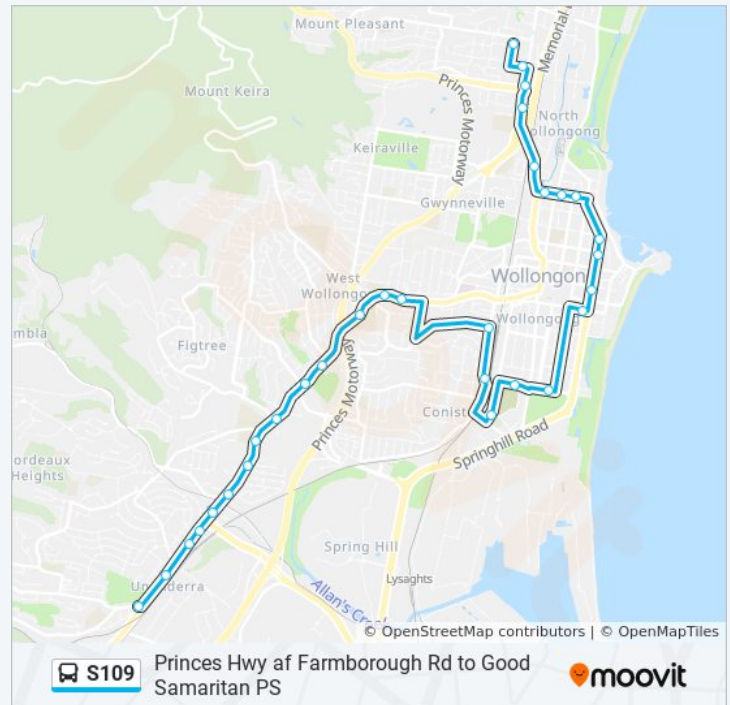

Direction: Good Samaritan

41 stops

[VIEW LINE SCHEDULE](#)

- Princes Hwy after Farmborough Rd
- Princes Hwy before Tannery St
- Immaculate Conception Catholic Church, Princes Hwy
- Princes Hwy opp First Ave
- Princes Hwy before William St
- Princes Hwy after Sorensen Dr
- Princes Hwy before Gibsons Rd
- Princes Hwy after O'Briens Rd
- Princes Hwy after Figtree Cres
- Princes Hwy opp Figtree Grove Shopping Centre
- Princes Hwy at Thames St
- Princes Hwy opp The Illawarra Grammar School
- Crown St at Fisher St
- Crown St after Gilmore St
- Crown St at Rosemont St
- Mangerton Rd at Howarth Pl
- Mangerton Rd at Rowland Ave
- Rowland Ave at Crana Pl
- Rowland Ave opp McKenzie Ave
- Rowland Ave opp Rawlinson Ave
- Gladstone Ave opp Union St

Stops: 41

Trip Duration: 45 min

Line Summary:

Auburn St opp Coniston Public School

Auburn St after Miller St

Swan St opp Wollongong General Cemetery

Swan St before Kembla St

Wollongong Central, Burelli St, Stand D

Good Samaritan Primary School, McGrath St

Direction: Unanderra

30 stops

[VIEW LINE SCHEDULE](#)

Good Samaritan Primary School, McGrath St

McGrath St before Princes Hwy

Princes Hwy opp Mount Ousley Rd

Princes Hwy opp Lysaght Ave

Princes Hwy opp Victoria St

Farmborough Rd at Princes Hwy

Direction: Unanderra

Stops: 30

Trip Duration: 35 min

Line Summary:

S109 bus time schedules and route maps are available in an offline PDF at moovitapp.com. Use the Moovit App to see live bus times, train schedule or subway schedule, and step-by-step directions for all public transit in Sydney.