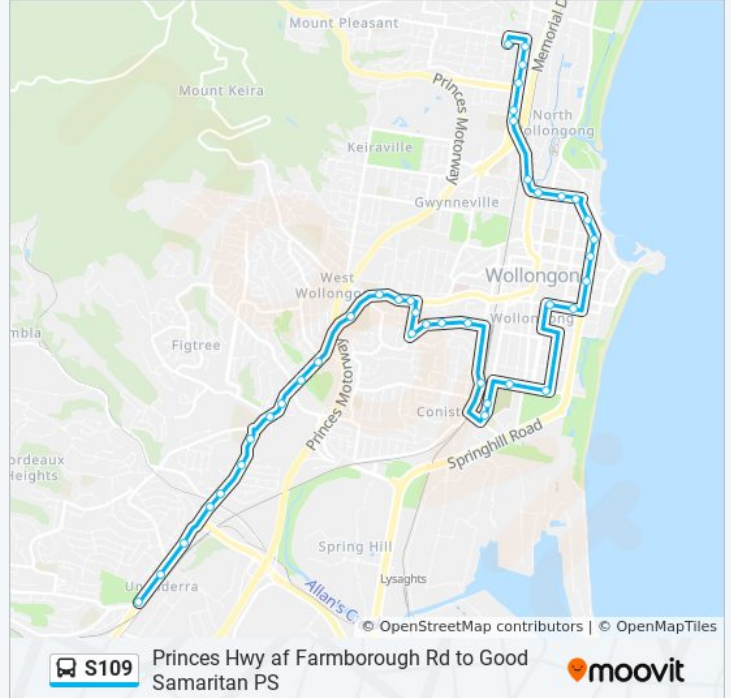

Direction: Good Samaritan

41 stops

[VIEW LINE SCHEDULE](#)

- Princes Hwy after Farmborough Rd
- Princes Hwy before Tannery St
- Immaculate Conception Catholic Church, Princes Hwy
- Princes Hwy opp First Ave
- Princes Hwy before William St
- Princes Hwy after Sorensen Dr
- Princes Hwy before Gibsons Rd
- Princes Hwy after O'Briens Rd
- Princes Hwy after Figtree Cres
- Princes Hwy opp Figtree Grove Shopping Centre
- Princes Hwy at Thames St
- Princes Hwy opp The Illawarra Grammar School
- Crown St at Fisher St
- Crown St after Gilmore St
- Crown St at Rosemont St
- Mangerton Rd at Howarth Pl
- Mangerton Rd at Rowland Ave
- Rowland Ave at Crana Pl
- Rowland Ave opp McKenzie Ave
- Rowland Ave opp Rawlinson Ave
- Gladstone Ave opp Union St

Stops: 41

Trip Duration: 45 min

Line Summary:

Auburn St opp Coniston Public School

Auburn St after Miller St

Swan St opp Wollongong General Cemetery

Swan St before Kembla St

Wollongong Central, Burelli St, Stand D

Illawarra Performing Arts Centre, Burelli St

Corrimal St after Market St

Corrimal St before Campbell St

Corrimal St before Gipps St

Corrimal St before Kembla St

Bourke St at Ocean St

Bourke St at Park St

Bourke St opp Noel St

Good Samaritan Primary School, McGrath St

Direction: Unanderra

30 stops

[VIEW LINE SCHEDULE](#)

Good Samaritan Primary School, McGrath St

McGrath St before Princes Hwy

Princes Hwy opp Mount Ousley Rd

Princes Hwy opp Lysaght Ave