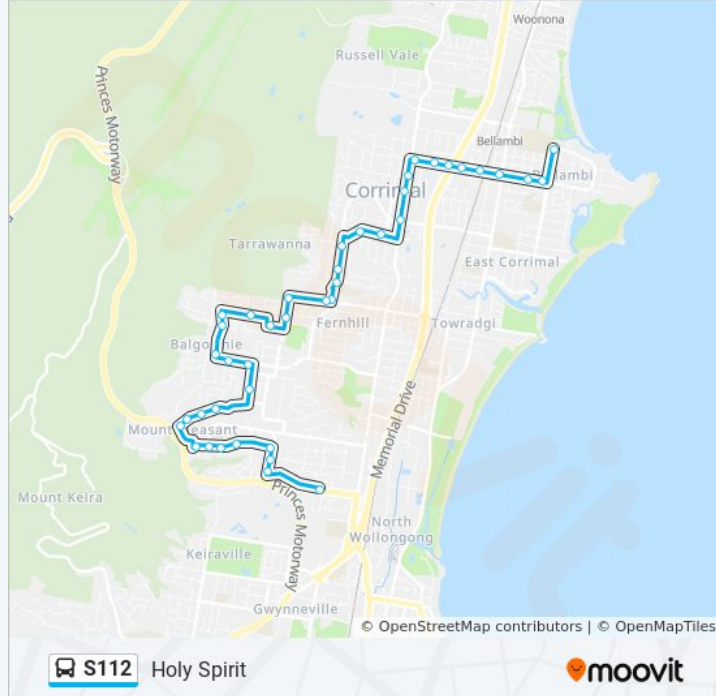

Balgownie Rd after Kembla St

James Pearson Park, Balgownie Rd

Balgownie Public School, Chalmers St

Chalmers St opp Hill Gr

Chalmers St before Duncan St

Duncan St at Tucker Ave

Margaret St at Duncan St

Foothills Rd before Hutchinson Dr

Foothills Rd opp Caldwell Ave

Caldwell Ave opp Alpini Park

Meadow St after Caldwell Ave

Meadow St opp Tarrawanna Public School

Meadow St opp Tarrawanna Community Hall

Meadow St at Harrigan St

Tarrawanna Rd opp Angel St

Tarrawanna Rd opp Yuill Ave

Princes Hwy after Railway St

Living Hope Baptist Church, Princes Hwy

St Columbkille's Corrimal Primary School, Princes Hwy

Rothery St opp Corrimal Public School

Rothery St at Eager St

Rothery St before Memorial Dr

Rothery St after Memorial Dr

Rothery St before Brompton Rd

Bellambi Bowling Club, Rothery St

Rothery St at Bond St

Rothery St before Cawley St

Holy Spirit College, Cawley St

S112 bus time schedules and route maps are available in an offline PDF at moovitapp.com. Use the [Moovit App](#) to see live bus times, train schedule or subway schedule, and step-by-step directions for all public transit in Sydney.

[About Moovit](#) • [MaaS Solutions](#) • [Supported Countries](#) • [Mooviter Community](#)

Check Live Arrival Times