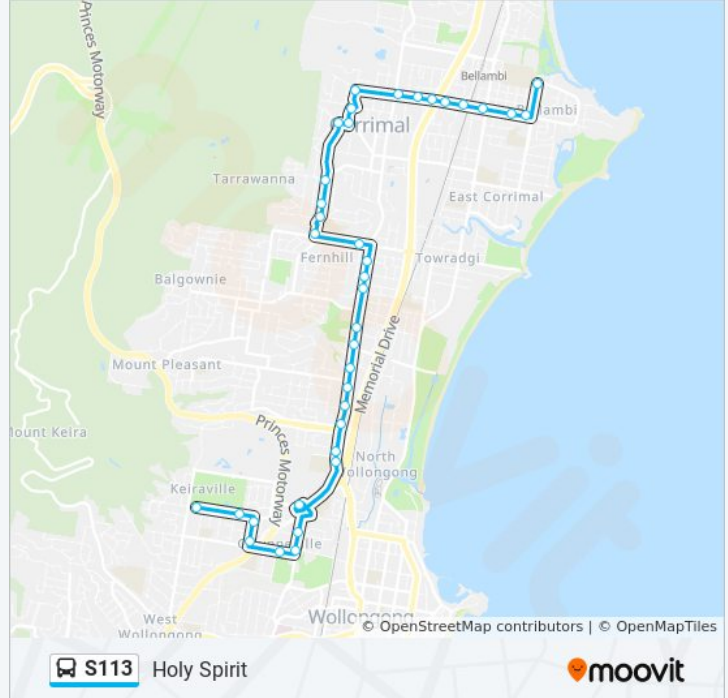

Direction: Holy Spirit

37 stops

[VIEW LINE SCHEDULE](#)

Wollongong Conservatorium of Music, Murphys Ave

Wollongong Botanic Garden, Murphys Ave

Eastern St opp Gwynne St

Eastern St before Gipps Rd

Gipps Rd opp Wiseman Park

Foley St opp Gipps St

Foley St opp Lucinda St

TAFE Illawarra, University Ave

Wollongong High School Performing Arts Centre, Princes Hwy

Princes Hwy after Lysaght St

Princes Hwy after Mt Ousley Rd

Princes Hwy after McGrath St

S113 bus Info

Direction: Holy Spirit

Stops: 37

Trip Duration: 30 min

Line Summary:

Meadow St opp Tarrawanna Public School
 Meadow St opp Tarrawanna Community Hall
 Meadow St at Harrigan St
 Foothills Rd at Francis St
 Lemrac Ave at Francis St
 Lemrac Ave at Coxs Ave
 Bloomfield Ave opp Robson St
 Rothery St opp Corrimal Public School
 Rothery St at Eager St
 Rothery St before Memorial Dr
 Rothery St after Memorial Dr
 Rothery St before Brompton Rd
 Bellambi Bowling Club, Rothery St
 Rothery St at Bond St
 Rothery St before Cawley St
 Holy Spirit College, Cawley St

Direction: Keiraville

38 stops

[VIEW LINE SCHEDULE](#)

Holy Spirit College, Cawley St
 Rothery St after Cawley St
 Rothery St opp Kent St
 Rothery St opp Bellambi Bowling Club
 Rothery St at Edwina St
 Rothery St after Edwina St
 Rothery St before Cross St
 Rothery St opp Eager St
 Corrimal Public School, Rothery St
 Bloomfield Ave at Robson St
 Lemrac Ave at Coxs Ave
 Lemrac Ave at Francis St
 Foothills Rd after Francis St