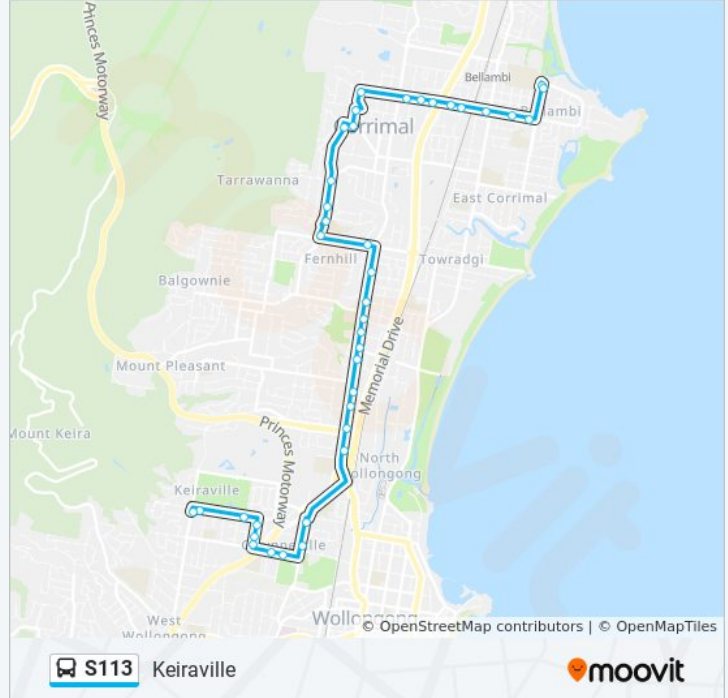

Direction: Holy Spirit

37 stops

[VIEW LINE SCHEDULE](#)

Wollongong Conservatorium of Music, Murphys Ave

Wollongong Botanic Garden, Murphys Ave

Eastern St opp Gwynne St

Eastern St before Gipps Rd

Gipps Rd opp Wiseman Park

Foley St opp Gipps St

Foley St opp Lucinda St

TAFE Illawarra, University Ave

Wollongong High School Performing Arts Centre, Princes Hwy

Princes Hwy after Lysaght St

Princes Hwy after Mt Ousley Rd

Princes Hwy after McGrath St

Princes Hwy opp Collaery Ave

Princes Hwy opp Mount Ousley Rd

Princes Hwy opp Lysaght Ave

Foley St opp Hillview Ave

Foley St opp Catherine St

Wiseman Park, Gipps Rd

St Brigid's Primary School, Gipps Rd

Eastern St after Gipps Rd

St John's Anglican Church, Eastern St

Eastern St at Gwynne St

Murphys Ave opp Wollongong Botanic Garden

Murphys Ave opp Wollongong Conservatorium of Music

Robsons Rd after Murphys Ave

S113 bus time schedules and route maps are available in an offline PDF at moovitapp.com. Use the [Moovit App](#) to see live bus times, train schedule or subway schedule, and step-by-step directions for all public transit in Sydney.