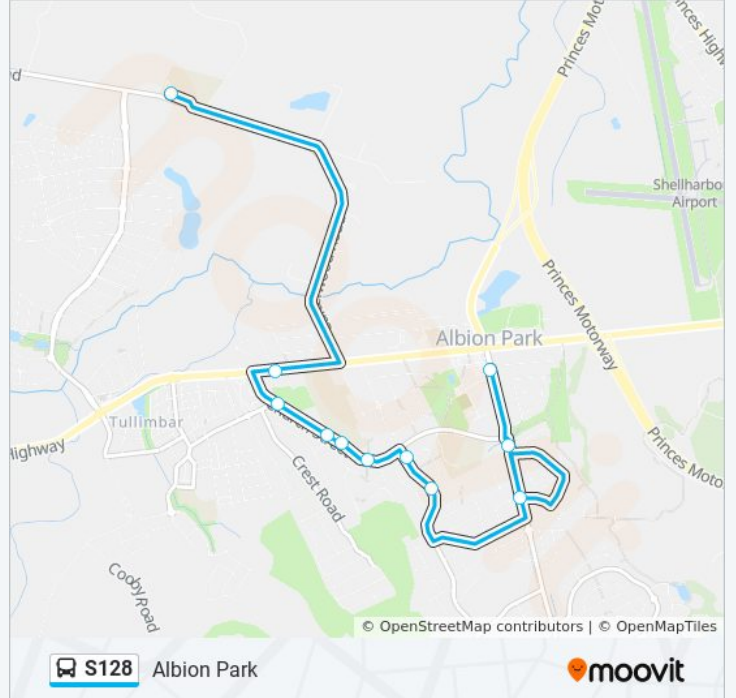

The S128 bus line (Terry St at Wiley St to Calderwood Christian School) has 2 routes. For regular weekdays, their operation hours are:

(1) Albion Park: 15:30(2) Calderwood Cc: 08:31

Use the Moovit App to find the closest S128 bus station near you and find out when is the next S128 bus arriving.

Church St opp Tuross St

Church St opp Severn Pl

Hillside Dr at Scarborough Cct

Hillside Dr after Scarborough Cct

Terry St at Wiley St

Terry St before Church St

Terry St opp O'Gorman St

S128 bus Time Schedule

Albion Park Route Timetable:

Sunday	Not Operational
Monday	15:30
Tuesday	15:30
Wednesday	15:30
Thursday	15:30
Friday	15:30
Saturday	Not Operational

S128 bus Info

Direction: Albion Park

Stops: 11

Trip Duration: 15 min

Line Summary:

Direction: Calderwood Cc

12 stops

[VIEW LINE SCHEDULE](#)

- Terry St at Wiley St
- Terry St before Church St
- Terry St after Badgery St
- Terry St after Hughes Dr
- Hillside Dr after Uphi Rd
- Hillside Dr before Friendship Link
- Hillside Dr opp Scarborough Cct
- Church St before Tuross St
- Crest Rd after Sophia St
- Tongarra Rd opp All Saints Anglican Church
- Tongarra Rd opp St Paul's Catholic Primary School
- Calderwood Christian School, Access Rd, Calderwood Rd