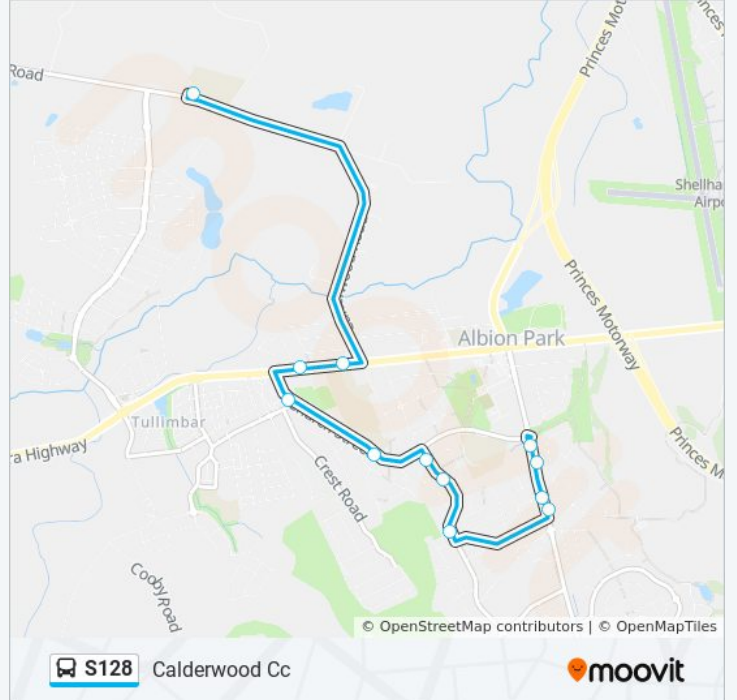

S128 bus time schedules and route maps are available in an offline PDF at moovitapp.com. Use the [Moovit App](#) to see live bus times, train schedule or subway schedule, and step-by-step directions for all public transit in Sydney.

[About Moovit](#) • [MaaS Solutions](#) • [Supported Countries](#) • [Mooviter Community](#)

© 2024 Moovit - All Rights Reserved

Check Live Arrival Times