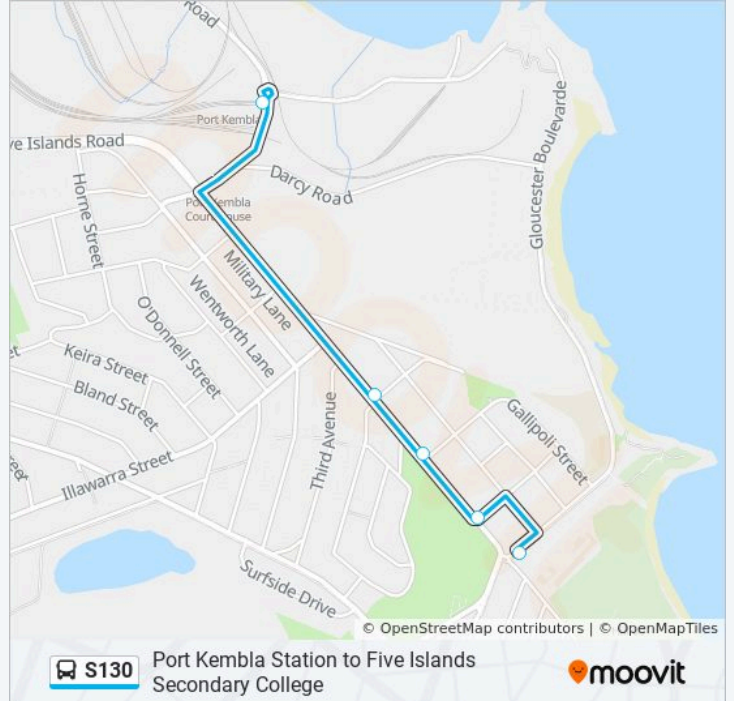

(1) Five Islands Sc: 08:53(2) Warrawong: 15:45

Use the Moovit App to find the closest S130 bus station near you and find out when is the next S130 bus arriving.

### Direction: Five Islands Sc

5 stops

[VIEW LINE SCHEDULE](#)

Port Kembla Station, Old Port Rd

Military Rd at Marne St

Military Rd at Quarry St

Military Rd opp King George V Park

Illawarra Senior College, Gloucester Bvd

### S130 bus Info

**Direction:** Five Islands Sc

**Stops:** 5

**Trip Duration:** 7 min

**Line Summary:**

### Direction: Warrawong

7 stops

[VIEW LINE SCHEDULE](#)

Illawarra Senior College, Gloucester Bvd

King George V Park, Military Rd

Military Rd opp Quarry St

Military Rd after Second Ave

Port Kembla Station, Old Port Rd