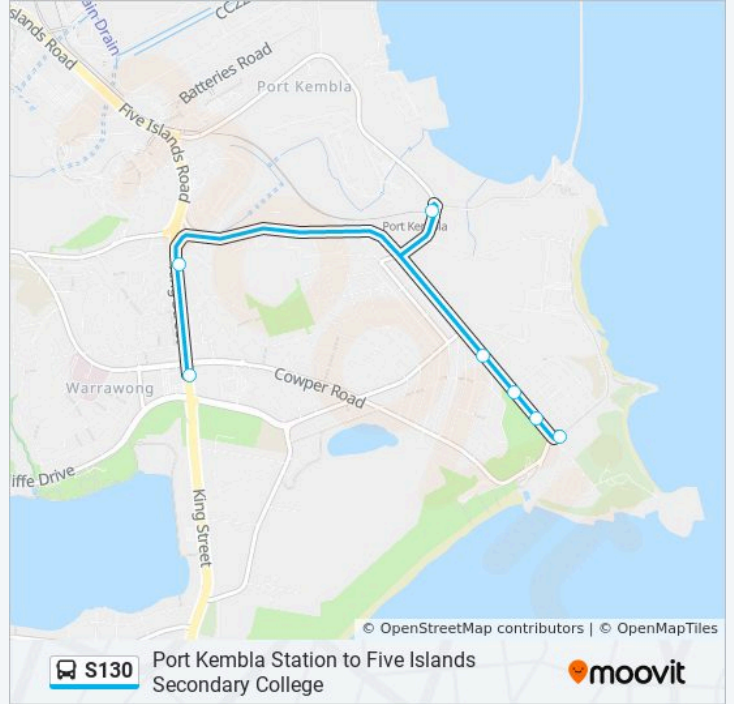

### Direction: Five Islands Sc

5 stops

[VIEW LINE SCHEDULE](#)

Port Kembla Station, Old Port Rd

Military Rd at Marne St

Military Rd at Quarry St

Military Rd opp King George V Park

Illawarra Senior College, Gloucester Bvd

### S130 bus Info

**Direction:** Five Islands Sc

**Stops:** 5

**Trip Duration:** 7 min

**Line Summary:**

### Direction: Warrawong

7 stops

[VIEW LINE SCHEDULE](#)

Illawarra Senior College, Gloucester Bvd

King George V Park, Military Rd

Military Rd opp Quarry St

Military Rd after Second Ave

Port Kembla Station, Old Port Rd

### S130 bus Info

**Direction:** Warrawong

**Stops:** 7

**Trip Duration:** 10 min

**Line Summary:**

S130 bus time schedules and route maps are available in an offline PDF at [moovitapp.com](https://moovitapp.com). Use the Moovit App to see live bus times, train schedule or subway schedule, and step-by-step directions for all public transit in Sydney.