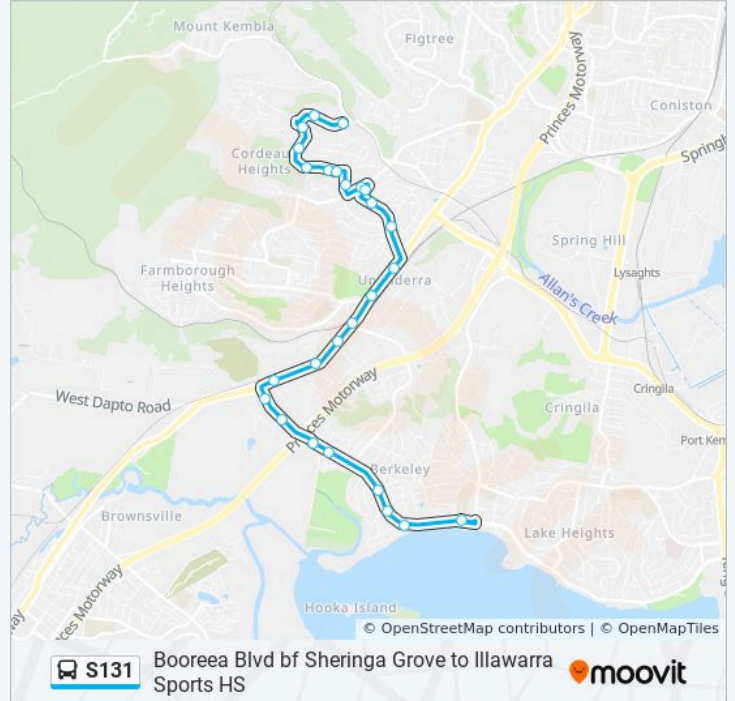

 **S131**

Booreea Blvd bf Sheringa Grove to Illawarra Sports HS

Get The App

The S131 bus line (Booreea Blvd bf Sheringa Grove to Illawarra Sports HS) has 2 routes. For regular weekdays, their operation hours are:

Stops: 26

Trip Duration: 15 min

Line Summary:

Unanderra Public School, Derribong Dr

Derribong Dr after Patanga Pl

Derribong Dr before Odenpa Rd

Derribong Dr opp Deenyi Cl

Booreea Bvd at Natan Pl

Booreea Bvd opp Sheringa Gr

Direction: Illawarra Sports HS

24 stops

[VIEW LINE SCHEDULE](#)

Booreea Bvd before Sheringa Gr

Booreea Bvd opp Natan Pl

Derribong Dr before Deenyi Cl

Derribong Dr after Odenpa Rd

Stops: 24

Trip Duration: 20 min

Line Summary:

Northcliffe Dr at Nottingham St

Northcliffe Dr at Northumberland St

534 Northcliff Dr

Northcliff Dr before Bristol St

Northcliffe Dr at Wilkinson St