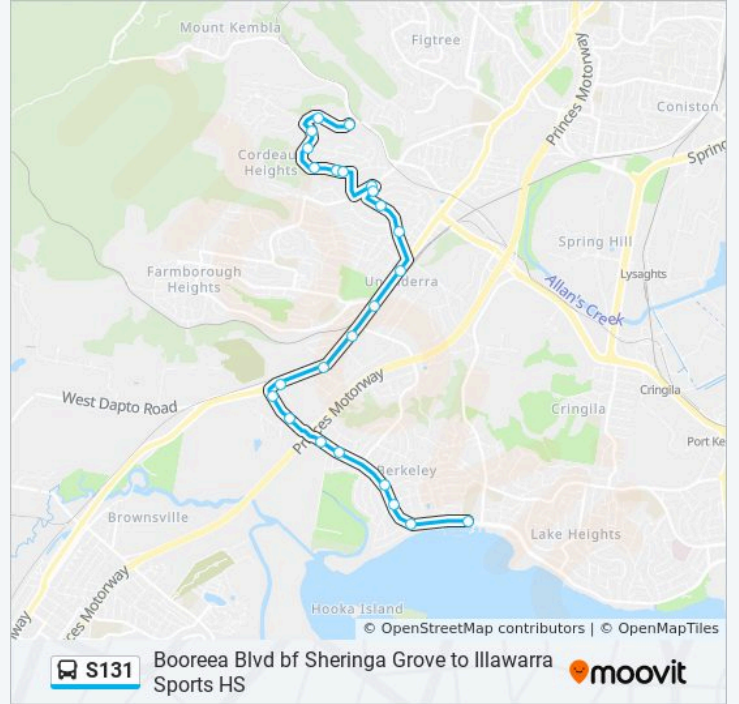

Northcliffe Dr at Nottingham St

Northcliffe Dr at Northumberland St

534 Northcliff Dr

Northcliff Dr before Bristol St

Northcliffe Dr at Wilkinson St

Illawarra Sports High School, Northcliffe Dr

S131 bus time schedules and route maps are available in an offline PDF at moovitapp.com. Use the Moovit App to see live bus times, train schedule or subway schedule, and step-by-step directions for all public transit in Sydney.

© 2024 Moovit - All Rights Reserved