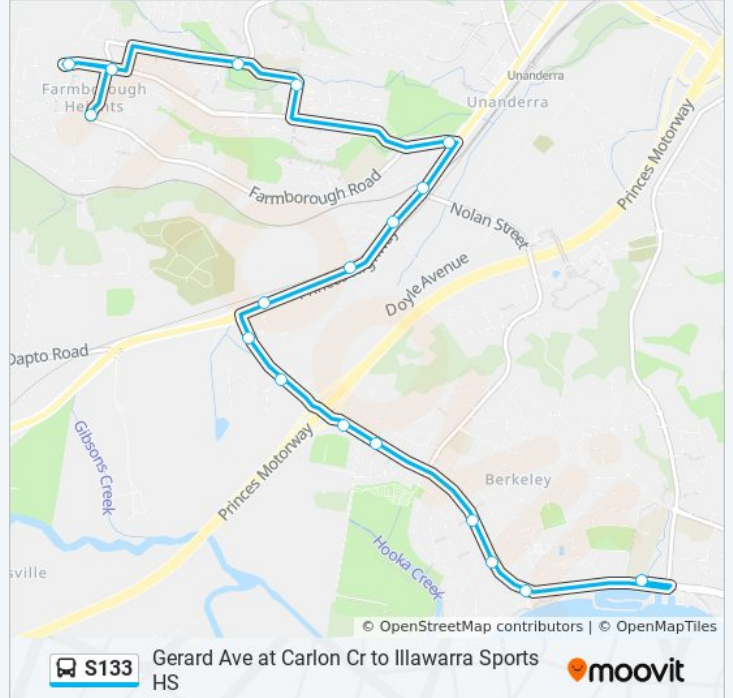

 **S133**

Gerard Ave at Carlon Cr to Illawarra Sports HS

Get The App

The S133 bus line (Gerard Ave at Carlon Cr to Illawarra Sports HS) has 2 routes. For regular weekdays, their operation hours are:

(1) Farmborough Heights: 14:50(2) Illawarra Sports HS: 07:40

Use the Moovit App to find the closest S133 bus station near you and find out when is the next S133 bus arriving.

Direction: Farmborough Heights

18 stops

[VIEW LINE SCHEDULE](#)

- Illawarra Sports High School, Northcliffe Dr
- Northcliffe Dr after Holborn St
- Northcliffe Dr before Sussex St
- 237 Northcliff Dr
- Northcliffe Dr opp Northumberland St
- Northcliffe Dr opp Nottingham St
- Northcliffe Dr before Pharlap Ave
- Northcliffe Dr before Princes Hwy
- Princes Hwy opp Canterbury Rd
- Princes Hwy opp Orangegrove Ave
- Princes Hwy before Orana Pde
- Princes Hwy opp Nolan St
- Farmborough Rd at Princes Hwy
- Farmborough Aged Care Centre, Waples Rd
- Waples Rd opp Murrogun Cres
- Panorama Dr at Gerard Ave
- Panorama Dr after Lyrebird Way
- Gerard Ave at Farmborough Rd

S133 bus Time Schedule

Farmborough Heights Route Timetable:

Sunday	Not Operational
Monday	14:50
Tuesday	14:50
Wednesday	14:10
Thursday	14:50
Friday	14:50
Saturday	Not Operational

S133 bus Info

Direction: Farmborough Heights

Stops: 18

Trip Duration: 15 min

Line Summary:

Direction: Illawarra Sports HS

19 stops

[VIEW LINE SCHEDULE](#)

- Gerard Ave at Carlon Cres
- Panorama Dr after Lyrebird Way
- Panorama Dr after Gerard Ave
- Waples Rd after Murrogun Cres
- Cedars Christian College, Waples Rd
- Waples Rd opp Farmborough Aged Care Centre
- Farmborough Rd opp Jemima St
- Princes Hwy opp Farmborough Rd
- Princes Hwy opp Orana Pde
- Princes Hwy at Orangegroove Ave
- Princes Hwy at Canterbury Rd
- Northcliffe Dr after Princes Hwy
- Northcliffe Dr opp Pharlap Ave
- Northcliffe Dr at Nottingham St
- Northcliffe Dr at Northumberland St
- 534 Northcliff Dr
- Northcliff Dr before Bristol St
- Northcliffe Dr at Wilkinson St