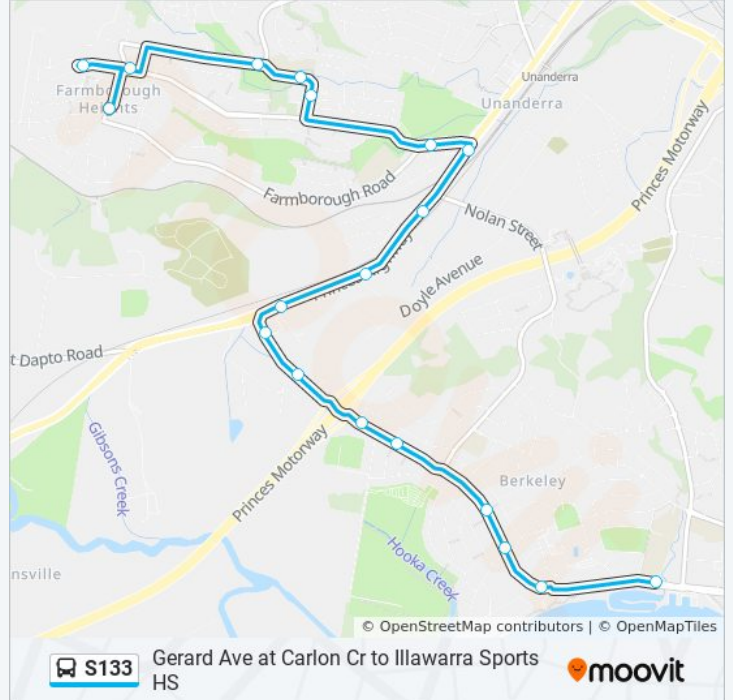

S133 bus time schedules and route maps are available in an offline PDF at moovitapp.com. Use the [Moovit App](#) to see live bus times, train schedule or subway schedule, and step-by-step directions for all public transit in Sydney.

[About Moovit](#) • [MaaS Solutions](#) • [Supported Countries](#) • [Mooviter Community](#)

© 2024 Moovit - All Rights Reserved

Check Live Arrival Times