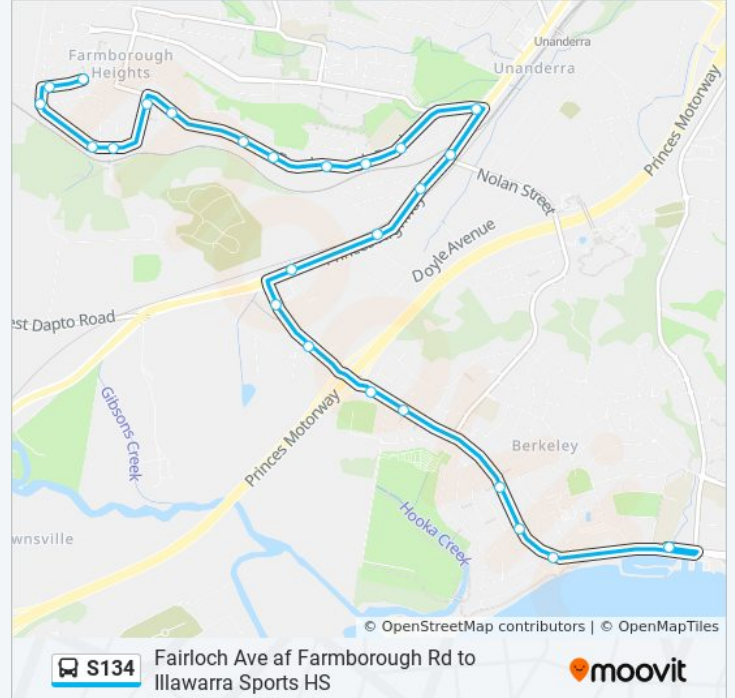

S134

Fairloch Ave af Farmborough Rd to Illawarra Sports HS

Get The App

The S134 bus line (Fairloch Ave af Farmborough Rd to Illawarra Sports HS) has 2 routes. For regular weekdays, their operation hours are:

25 stops

[VIEW LINE SCHEDULE](#)

- Illawarra Sports High School, Northcliffe Dr
- Northcliffe Dr after Holborn St
- Northcliffe Dr before Sussex St
- 237 Northcliff Dr
- Northcliffe Dr opp Northumberland St
- Northcliffe Dr opp Nottingham St
- Northcliffe Dr before Pharlap Ave
- Northcliffe Dr before Princes Hwy
- Princes Hwy opp Canterbury Rd
- Princes Hwy opp Orangegrove Ave
- Princes Hwy before Orana Pde
- Princes Hwy opp Nolan St
- Farmborough Rd at Princes Hwy
- Farmborough Rd opp Farmborough Road Public School
- Farmborough Rd opp Kotara Cres
- 119 Farmborough Rd
- 159 Farmborough Rd
- Farmborough Rd opp Crest St
- Farmborough Rd after Bristol Pde
- Fairloch Ave after Farmborough Rd
- Fairloch Ave at Bardess Cres

Stops: 25

Trip Duration: 14 min

Line Summary:

Fairloch Ave before Bardess Cres
 Fairloch Ave opp Loch Carron Ave
 Farmborough Rd opp Fairloch Ave
 Farmborough Rd opp Loch Lomond Ave

Direction: Illawarra Sports HS

25 stops
[VIEW LINE SCHEDULE](#)

- Fairloch Ave after Farmborough Rd
- Fairloch Ave at Bardess Cres
- Fairloch Ave before Bardess Cres
- Fairloch Ave opp Loch Carron Ave
- Farmborough Rd opp Fairloch Ave
- Farmborough Rd opp Loch Lomond Ave
- Farmborough Rd opp Bristol Pde
- Farmborough Rd before Crest St
- Farmborough Rd after Crest St
- 110 Farmborough Rd
- Farmborough Rd after Kotara Cres
- Farmborough Road Public School, Farmborough Rd
- Farmborough Rd opp Jemima St
- Princes Hwy opp Farmborough Rd
- Princes Hwy opp Orana Pde
- Princes Hwy at Orangegrove Ave
- Princes Hwy at Canterbury Rd
- Northcliffe Dr after Princes Hwy