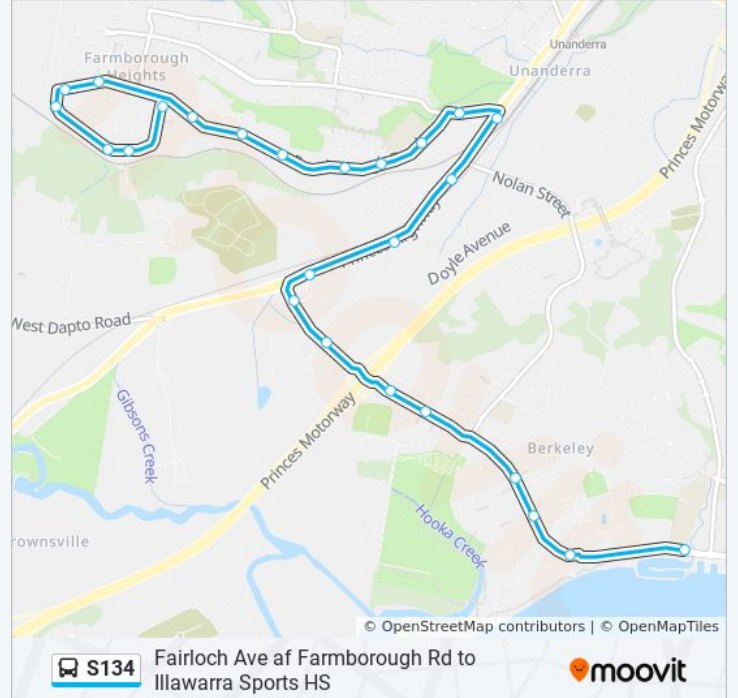

S134

Fairloch Ave af Farmborough Rd to Illawarra Sports HS

Get The App

The S134 bus line (Fairloch Ave af Farmborough Rd to Illawarra Sports HS) has 2 routes. For regular weekdays, their operation hours are:

25 stops

[VIEW LINE SCHEDULE](#)

- Illawarra Sports High School, Northcliffe Dr
- Northcliffe Dr after Holborn St
- Northcliffe Dr before Sussex St
- 237 Northcliff Dr
- Northcliffe Dr opp Northumberland St
- Northcliffe Dr opp Nottingham St
- Northcliffe Dr before Pharlap Ave
- Northcliffe Dr before Princes Hwy
- Princes Hwy opp Canterbury Rd
- Princes Hwy opp Orangegrove Ave
- Princes Hwy before Orana Pde
- Princes Hwy opp Nolan St
- Farmborough Rd at Princes Hwy
- Farmborough Rd opp Farmborough Road Public School
- Farmborough Rd opp Kotara Cres
- 119 Farmborough Rd
- 159 Farmborough Rd
- Farmborough Rd opp Crest St
- Farmborough Rd after Bristol Pde
- Fairloch Ave after Farmborough Rd
- Fairloch Ave at Bardess Cres

Stops: 25

Trip Duration: 14 min

Line Summary:

Fairloch Ave before Bardess Cres
 Fairloch Ave opp Loch Carron Ave
 Farmborough Rd opp Fairloch Ave
 Farmborough Rd opp Loch Lomond Ave

Direction: Illawarra Sports HS

Northcliffe Dr opp Pharlap Ave

Northcliffe Dr at Nottingham St

Northcliffe Dr at Northumberland St

534 Northcliff Dr

Northcliff Dr before Bristol St

Northcliffe Dr at Wilkinson St

Illawarra Sports High School, Northcliffe Dr