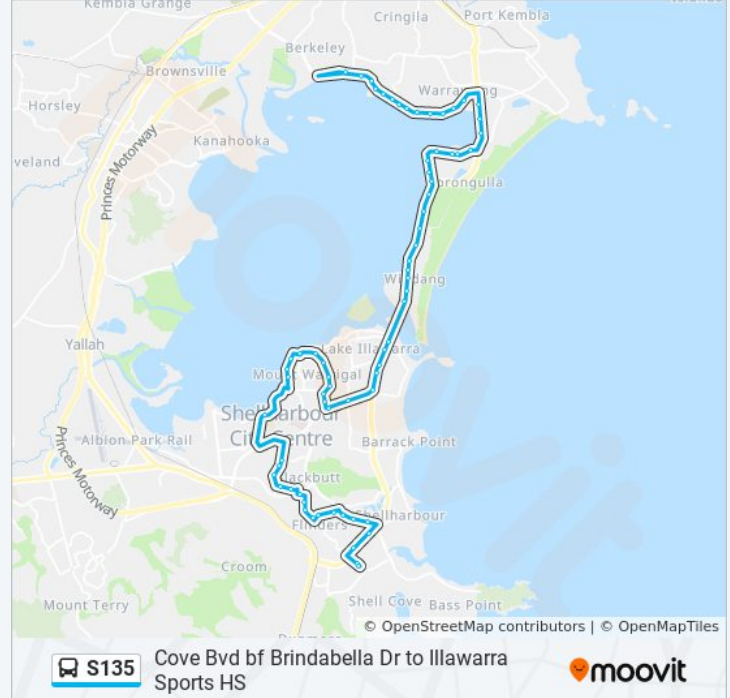

Stops: 68

Trip Duration: 50 min

Line Summary:

Henricks Pde opp Wood Ave

Landy Dr at Gathercole Ave

Landy Dr before Metcalf Pl

Landy Dr opp Monckton Ave

Landy Dr opp Cuthbert Dr

Landy Dr at Johnston St

Landy Dr opp Morgan Ave

Landy Dr opp Garrard Ave

Lake Entrance Rd after Landy Dr

Lake Entrance rd opp Leawarra Ave

Shellharbour Rd after Lake Entrance Rd

Shellharbour Rd after Barnes St

Lakeview Pde opp Fairymeadow Pkwy

148 Lakeview Pde

Illowra Cres after Lakeview Pde

Illowra Cres opp Primbee Public School

Illowra Cres opp Illowra Pkwy

King St opp King St Centre

King Ave opp Kemblawarra Rd

King Ave opp Hoskins Ave

Northcliffe Dr opp Margaret St

Northcliffe Dr opp Walker St

Northcliffe Dr opp Jackson Ave

Illawarra Yacht Club, Northcliffe Dr

Northcliffe Dr opp St Cloud Cres

Northcliffe Dr opp Buena Vista Ave