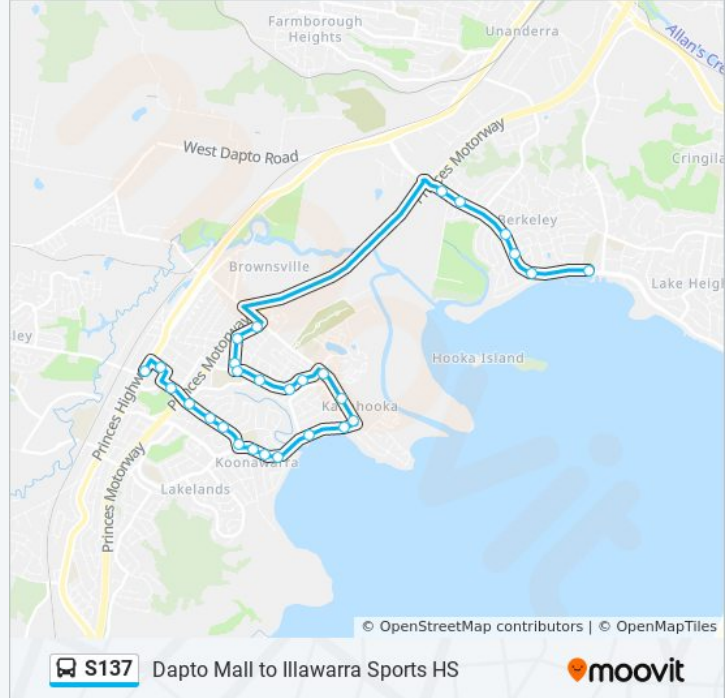

Direction: Berkeley

34 stops

[VIEW LINE SCHEDULE](#)

- Illawarra Sports High School, Northcliffe Dr
- Northcliffe Dr after Holborn St
- Northcliffe Dr before Sussex St
- 237 Northcliff Dr
- Northcliffe Dr opp Northumberland St
- Northcliffe Dr opp Nottingham St
- Kanahooka Rd opp Brownsville Ave
- Kanahooka Rd before Prince Edward Dr
- Prince Edward Dr after Kanahooka Rd
- 71 Prince Edward Dr
- 109 Prince Edward Dr
- Prince Edward Dr at Yalunga St
- Princes Hwy before Baan Baan St
- Dapto Mall, Princes Hwy
- Byamee St before Mulda St
- Byamee St at Bangaroo Ave
- Byamee St at Bingara Ave
- Byamee St opp Aldinga Rd
- Koonawarra Public School, Byamee St
- Fowlers Rd opp Gilba Rd
- Koonawarra Community Centre, Fowlers Rd
- Fowlers Rd before Lakeside Dr

Thirroul Rd before Fields St

Thirroul Rd at Robert St

Kanahooka High School, Thirroul Rd

Exmouth Rd after Thirroul Rd

Exmouth Rd at Jindalee Ave

Exmouth Rd opp Darly Av

Direction: Illawarra Sports HS

28 stops

S137 bus Info

Direction: Illawarra Sports HS

Stops: 28

Trip Duration: 20 min

Line Summary:

Thirroul Rd at Robert St

Kanahooka High School, Thirroul Rd

Exmouth Rd after Thirroul Rd

Exmouth Rd at Jindalee Ave

Exmouth Rd opp Darly Av

Northcliffe Dr at Nottingham St

Northcliffe Dr at Northumberland St

534 Northcliff Dr

Northcliff Dr before Bristol St

Northcliffe Dr at Wilkinson St

Illawarra Sports High School, Northcliffe Dr