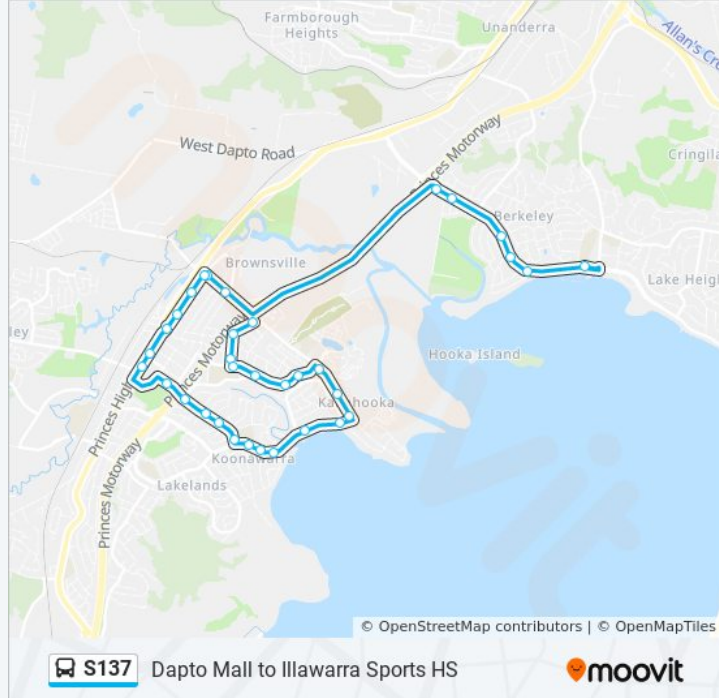

Direction: Berkeley

34 stops

[VIEW LINE SCHEDULE](#)

- Illawarra Sports High School, Northcliffe Dr
- Northcliffe Dr after Holborn St
- Northcliffe Dr before Sussex St
- 237 Northcliff Dr
- Northcliffe Dr opp Northumberland St
- Northcliffe Dr opp Nottingham St
- Kanahooka Rd opp Brownsville Ave
- Kanahooka Rd before Prince Edward Dr
- Prince Edward Dr after Kanahooka Rd
- 71 Prince Edward Dr
- 109 Prince Edward Dr
- Prince Edward Dr at Yalunga St
- Princes Hwy before Baan Baan St
- Dapto Mall, Princes Hwy
- Byamee St before Mulda St
- Byamee St at Bangaroo Ave
- Byamee St at Bingara Ave
- Byamee St opp Aldinga Rd
- Koonawarra Public School, Byamee St
- Fowlers Rd opp Gilba Rd
- Koonawarra Community Centre, Fowlers Rd
- Fowlers Rd before Lakeside Dr

Trip Duration: 20 min

Line Summary:

Lakeside Dr after Edgeworth Ave

Lakeside Dr at Edgeworth Ave

Kanahooka Rd after Lakeside Dr

Kanahooka Rd before Hoyt St

Kanahooka Rd before Thirroul Rd

Thirroul Rd opp Tait Ave

Thirroul Rd before Fields St

Thirroul Rd at Robert St

Kanahooka High School, Thirroul Rd

Exmouth Rd after Thirroul Rd

Exmouth Rd at Jindalee Ave

Exmouth Rd opp Darly Av

Direction: Illawarra Sports HS

28 stops

[VIEW LINE SCHEDULE](#)

Princes Hwy opp Dapto Mall

Baan Baan St after Dapto Square Lane

Byamee St before Mulda St

Byamee St at Bangaroo Ave

Byamee St at Bingara Ave

Byamee St opp Aldinga Rd

Koonawarra Public School, Byamee St