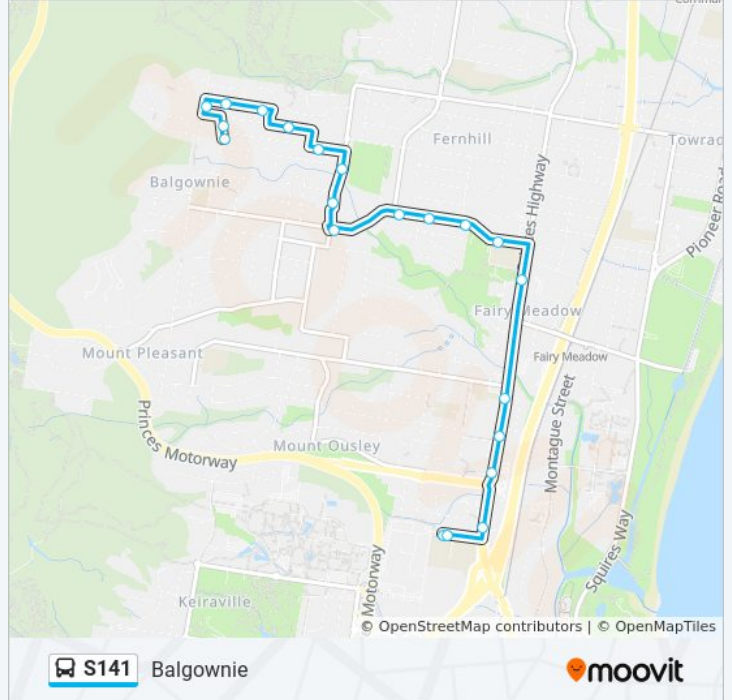

Direction: Balgownie

21 stops

[VIEW LINE SCHEDULE](#)

- Keira High School, Lysaght St, Bay 1
- Keira HS, Lysaght St Bay 1
- Princes Hwy after Lysaght St
- Princes Hwy after Mt Ousley Rd
- Princes Hwy after McGrath St
- St John Vianney's Catholic Church, Princes Hwy
- Guest Park, Princes Hwy
- Fairy Meadow Demonstration School, Balgownie Rd
- Guest Park, Balgownie Rd
- Balgownie Rd opp Strathallan Ave
- Balgownie Rd opp Meadow St
- Balgownie Rd at Foothills Rd
- Foothills Rd after Farrell St
- Foothills Rd before Margaret St
- Margaret St opp Duncan St
- Duncan St opp Tucker Ave
- Frost St opp Ward Pl
- Frost St before Brokers Rd
- Brokers Rd before Duncan St
- Chalmers St before Margaret St
- Chalmers St at Margaret St

S141 bus Time Schedule

Balgownie Route Timetable:

Sunday	Not Operational
Monday	14:40
Tuesday	15:31
Wednesday	15:31
Thursday	15:31
Friday	15:31
Saturday	Not Operational

S141 bus Info

Direction: Balgownie

Stops: 21

Trip Duration: 14 min

Line Summary:

Direction: Keira HS

19 stops

[VIEW LINE SCHEDULE](#)

- Chalmers St opp Hill Gr
- Chalmers St before Duncan St
- Brokers Rd opp Frost St
- Frost St before Cole St
- Frost St at Tucker Ave
- Duncan St at Tucker Ave
- Margaret St at Duncan St
- Foothills Rd opp Margaret St
- Foothills Rd before Farrell St
- Balgownie Rd at Strathallan Ave
- Balgownie Rd before Alexander St
- Balgownie Rd opp Guest Park
- Princes Hwy opp Fairy Meadow Demonstration School
- Princes Hwy opp Guest Ave
- Princes Hwy after Townsend Ave
- Princes Hwy opp Collaery Ave
- Princes Hwy opp Lysaght Ave
- Wollongong High School Performing Arts Centre,

Trip Duration: 15 min

Line Summary:

Lysaght St, Bay 5

Keira HS, Lysaght St Bay 1

S141 bus time schedules and route maps are available in an offline PDF at moovitapp.com. Use the [Moovit App](#) to see live bus times, train schedule or subway schedule, and step-by-step directions for all public transit in Sydney.