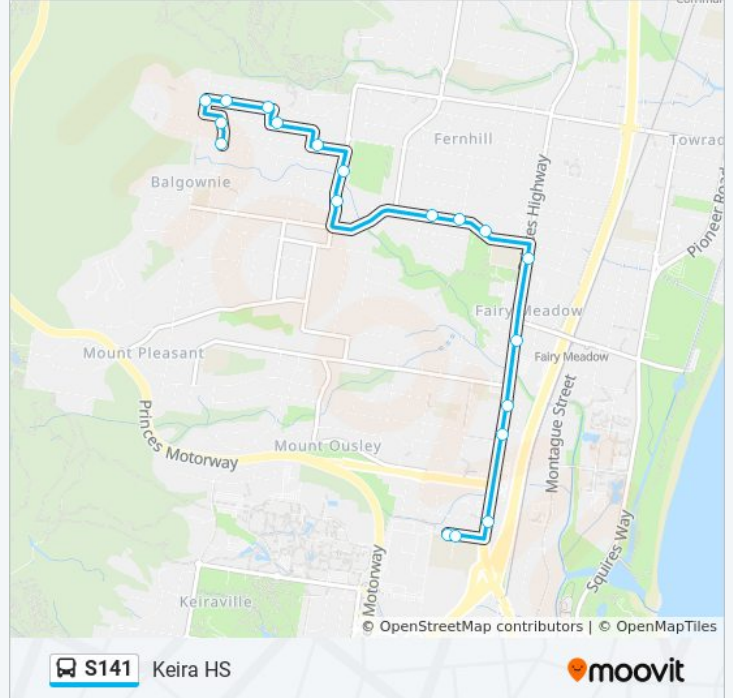

Direction: Balgownie

21 stops

[VIEW LINE SCHEDULE](#)

- Keira High School, Lysaght St, Bay 1
- Keira HS, Lysaght St Bay 1
- Princes Hwy after Lysaght St
- Princes Hwy after Mt Ousley Rd
- Princes Hwy after McGrath St
- St John Vianney's Catholic Church, Princes Hwy
- Guest Park, Princes Hwy
- Fairy Meadow Demonstration School, Balgownie Rd
- Guest Park, Balgownie Rd
- Balgownie Rd opp Strathallan Ave
- Balgownie Rd opp Meadow St
- Balgownie Rd at Foothills Rd
- Foothills Rd after Farrell St
- Foothills Rd before Margaret St
- Margaret St opp Duncan St
- Duncan St opp Tucker Ave
- Frost St opp Ward Pl
- Frost St before Brokers Rd
- Brokers Rd before Duncan St
- Chalmers St before Margaret St
- Chalmers St at Margaret St

Trip Duration: 14 min

Line Summary:

Direction: Keira HS

19 stops

[VIEW LINE SCHEDULE](#)

- Chalmers St opp Hill Gr
- Chalmers St before Duncan St
- Brokers Rd opp Frost St
- Frost St before Cole St
- Frost St at Tucker Ave
- Duncan St at Tucker Ave
- Margaret St at Duncan St
- Foothills Rd opp Margaret St
- Foothills Rd before Farrell St
- Balgownie Rd at Strathallan Ave
- Balgownie Rd before Alexander St
- Balgownie Rd opp Guest Park
- Princes Hwy opp Fairy Meadow Demonstration School
- Princes Hwy opp Guest Ave
- Princes Hwy after Townsend Ave
- Princes Hwy opp Collaery Ave
- Princes Hwy opp Lysaght Ave
- Wollongong High School Performing Arts Centre,

S141 bus Time Schedule

Keira HS Route Timetable:

Sunday	Not Operational
Monday	08:25
Tuesday	08:25
Wednesday	08:25
Thursday	08:25
Friday	08:25
Saturday	Not Operational

S141 bus Info

Direction: Keira HS

Stops: 19

Trip Duration: 15 min

Line Summary:

Lysaght St, Bay 5

Keira HS, Lysaght St Bay 1

S141 bus time schedules and route maps are available in an offline PDF at moovitapp.com. Use the [Moovit App](#) to see live bus times, train schedule or subway schedule, and step-by-step directions for all public transit in Sydney.