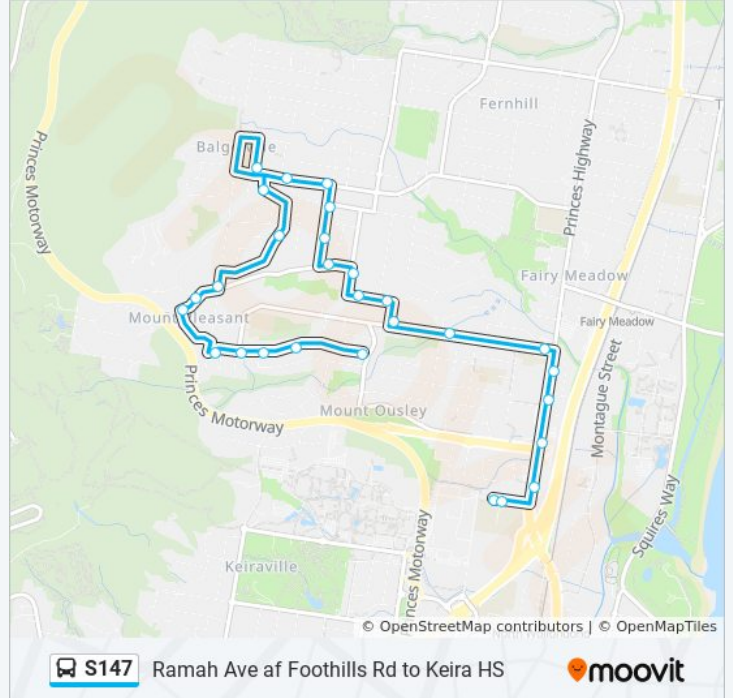

**S147**

Ramah Ave af Foothills Rd to Keira HS

Get The App

The S147 bus line (Ramah Ave af Foothills Rd to Keira HS) has 2 routes. For regular weekdays, their operation hours are: (1) Keira HS: 08:15(2) Mount Ousley: 15:25  
Use the Moovit App to find the closest S147 bus station near you and find out when is the next S147 bus arriving.

**Stops:** 27

**Trip Duration:** 30 min

**Line Summary:**

School

Princes Hwy after Townsend Ave

Princes Hwy opp Collaery Ave

Princes Hwy opp Mount Ousley Rd

Princes Hwy opp Lysaght Ave

### Direction: Mount Ousley

23 stops

[VIEW LINE SCHEDULE](#)

Keira High School, Lysaght St, Bay 1

Princes Hwy after Lysaght St

Princes Hwy after Mt Ousley Rd

Princes Hwy after McGrath St

St John Vianney's Catholic Church, Princes Hwy

### S147 bus Info

**Direction:** Mount Ousley

**Stops:** 23

**Trip Duration:** 20 min

**Line Summary:**

- New Mt Pleasant Rd opp Rose Pde
- Dobinson St at Brokers Rd
- Ramah Ave after Brokers Rd
- Ramah Ave before Woodlands Pde
- Ramah Ave before Foothills Rd