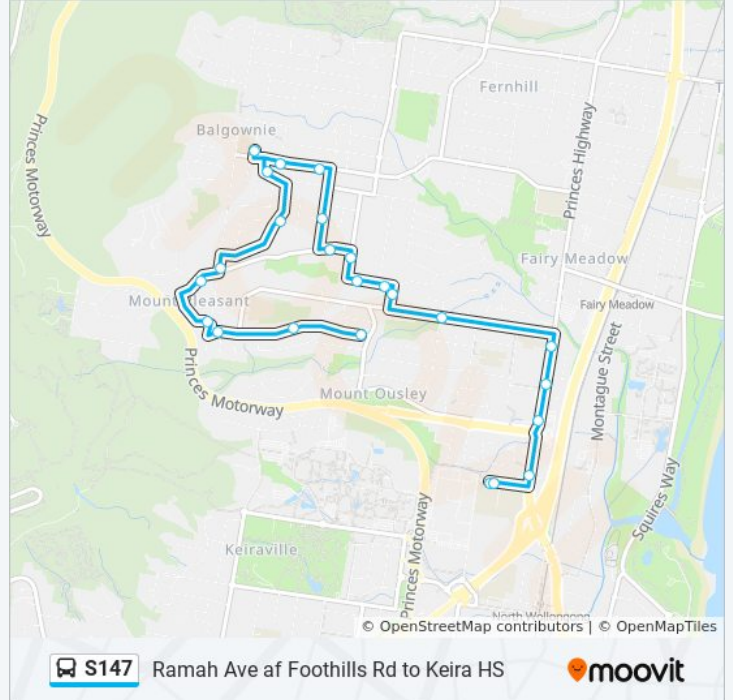

**Stops:** 27

**Trip Duration:** 30 min

**Line Summary:**

School

Princes Hwy after Townsend Ave

Princes Hwy opp Collaery Ave

Princes Hwy opp Mount Ousley Rd

Princes Hwy opp Lysaght Ave

### Direction: Mount Ousley

23 stops

[VIEW LINE SCHEDULE](#)

Keira High School, Lysaght St, Bay 1

Princes Hwy after Lysaght St

Princes Hwy after Mt Ousley Rd

Princes Hwy after McGrath St

St John Vianney's Catholic Church, Princes Hwy

### S147 bus Info

**Direction:** Mount Ousley

**Stops:** 23

**Trip Duration:** 20 min

**Line Summary:**

- New Mt Pleasant Rd opp Rose Pde
- Dobinson St at Brokers Rd
- Ramah Ave after Brokers Rd
- Ramah Ave before Woodlands Pde
- Ramah Ave before Foothills Rd

© 2024 Moovit - All Rights Reserved