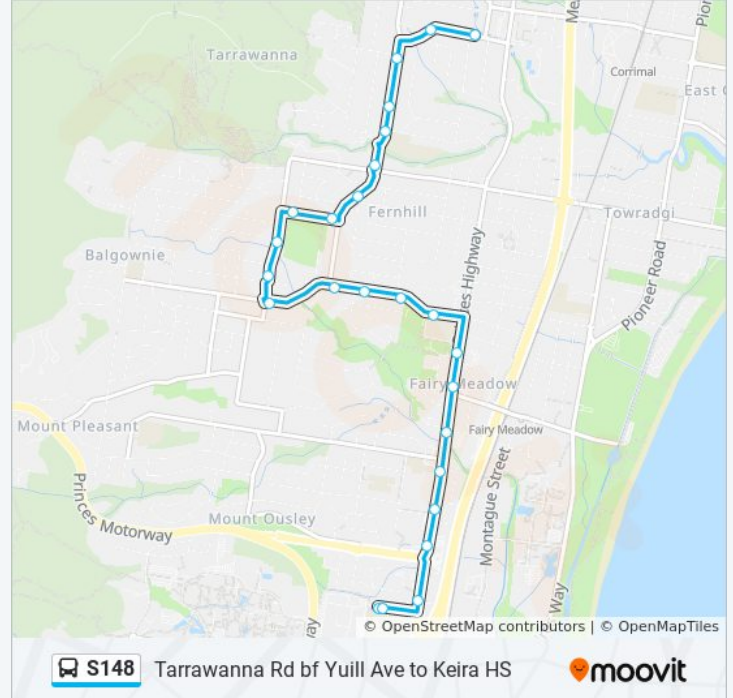

 **S148**

Tarrawanna Rd bf Yuill Ave to Keira HS

Get The App

The S148 bus line (Tarrawanna Rd bf Yuill Ave to Keira HS) has 2 routes. For regular weekdays, their operation hours are: (1) Keira HS: 08:06(2) Nth Wollongong: 14:40
Use the Moovit App to find the closest S148 bus station near you and find out when is the next S148 bus arriving.

Direction: Keira HS

Stops: 22

Trip Duration: 14 min

Line Summary:

Keira HS, Lysaght St Bay 1

Direction: Nth Wollongong

25 stops

[VIEW LINE SCHEDULE](#)

S148 bus Info

Direction: Nth Wollongong

Stops: 25

Trip Duration: 15 min

Line Summary:

Meadow St opp Douglas Rd

Meadow St after Caldwell Ave

Meadow St opp Tarrawanna Public School

Meadow St opp Tarrawanna Community Hall

Meadow St at Harrigan St

Tarrawanna Rd opp Angel St

Tarrawanna Rd opp Yuill Ave

S148 bus time schedules and route maps are available in an offline PDF at moovitapp.com. Use the [Moovit App](#) to see live bus times, train schedule or subway schedule, and step-by-step directions for all public transit in Sydney.