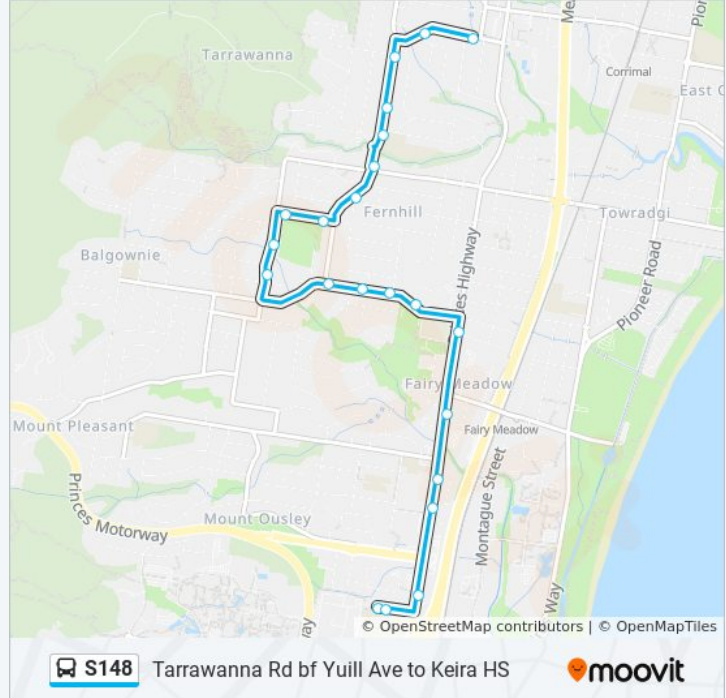

 **S148**

Tarrawanna Rd bf Yuill Ave to Keira HS

Get The App

The S148 bus line (Tarrawanna Rd bf Yuill Ave to Keira HS) has 2 routes. For regular weekdays, their operation hours are: (1) Keira HS: 08:06(2) Nth Wollongong: 14:40
Use the Moovit App to find the closest S148 bus station near you and find out when is the next S148 bus arriving.

Direction: Keira HS

22 stops

[VIEW LINE SCHEDULE](#)

- Tarrawanna Rd before Yuill Ave
- Tarrawanna Rd at Angel St
- Meadow St opp Harrigan St
- Tarrawanna Community Hall, Meadow St
- Tarrawanna Public School, Meadow St
- Meadow St at Caldwell Ave
- Meadow St at Douglas Rd
- Brian St after Meadow St
- Brian St before Foothills Rd
- Foothills Rd opp Margaret St
- Foothills Rd before Farrell St
- Balgownie Rd at Meadow St
- Balgownie Rd at Strathallan Ave
- Balgownie Rd before Alexander St
- Balgownie Rd opp Guest Park
- Princes Hwy opp Fairy Meadow Demonstration School
- Princes Hwy opp Guest Ave
- Princes Hwy after Townsend Ave
- Princes Hwy opp Collaery Ave
- Princes Hwy opp Lysaght Ave
- Wollongong High School Performing Arts Centre, Lysaght St, Bay 5

Direction: Keira HS

Stops: 22

Trip Duration: 14 min

Line Summary:

Keira HS, Lysaght St Bay 1

Direction: Nth Wollongong

25 stops

[VIEW LINE SCHEDULE](#)

S148 bus Info

Direction: Nth Wollongong

Stops: 25

Trip Duration: 15 min

Line Summary:

Meadow St opp Douglas Rd

Meadow St after Caldwell Ave

Meadow St opp Tarrawanna Public School