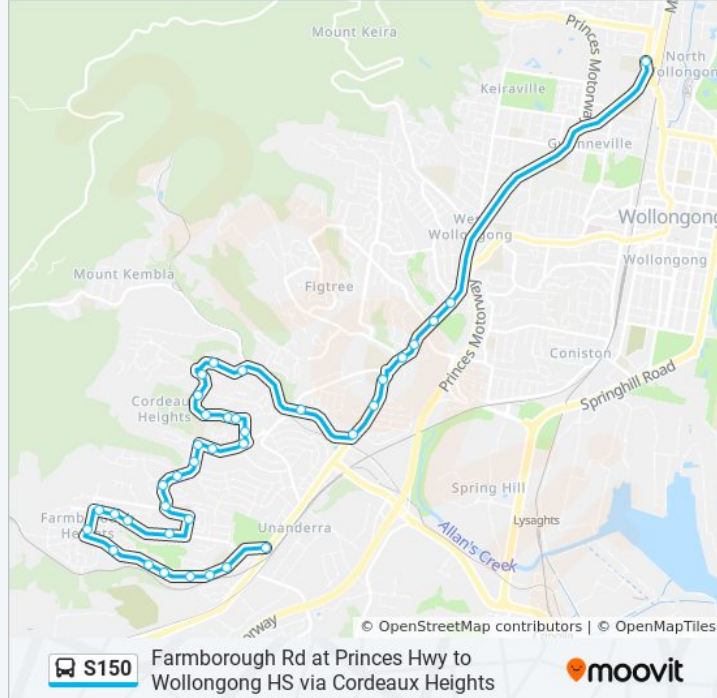

Stops: 37

Trip Duration: 37 min

Line Summary:

Sheargold Park, Carbeen Cres

Western Suburbs Community Preschool,
Derribong Dr

Unanderra Public School, Derribong Dr

Derribong Dr after Patanga Pl

Derribong Dr before Odenpa Rd

Derribong Dr opp Deenyi Cl

Booreea Bvd at Natan Pl

Booreea Bvd opp Sheringa Gr

Cordeaux Rd after Gibsons Rd

Princes Hwy before William St

Princes Hwy after Sorensen Dr

Princes Hwy before Gibsons Rd

Princes Hwy after O'Briens Rd

Princes Hwy after Figtree Cres

Princes Hwy opp Figtree Grove Shopping Centre

Princes Hwy at Thames St

Wollongong High School Performing Arts Centre,
Princes Hwy

Direction: Unanderra

39 stops

[VIEW LINE SCHEDULE](#)

S150 bus Info

Direction: Unanderra

Stops: 39

Trip Duration: 30 min

Line Summary:

Derribong Dr before Deenyi Cl

Derribong Dr after Odenpa Rd

Derribong Dr opp Patanga Pl