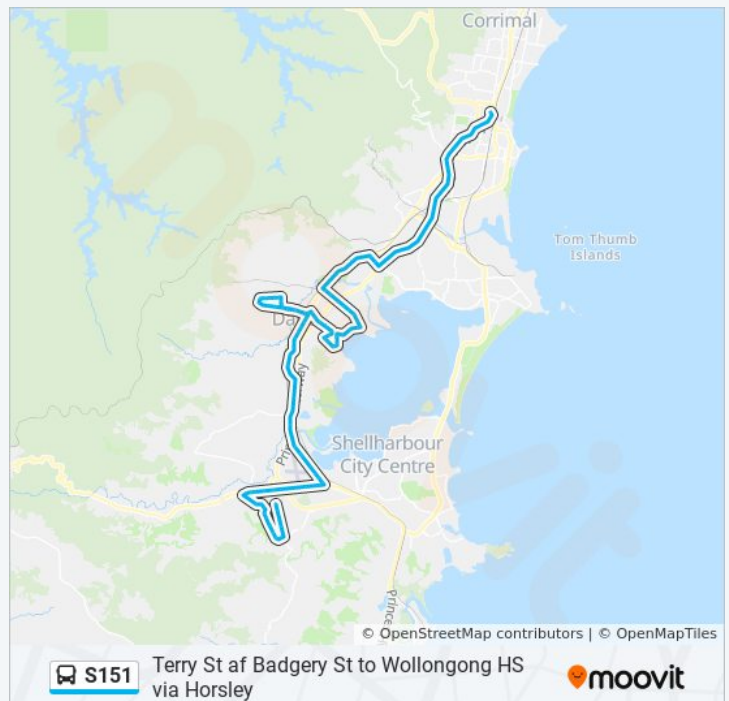

- TAFE Illawarra, Foleys Lane
- Foleys Lane opp TAFE Illawarra
- University Ave after Graham Ave
- Northcliffe Dr before Pharlap Ave
- Northcliffe Dr before Princes Hwy
- Kembla Grange Station, Princes Hwy
- Princes Hwy at Kembla Grange Pl
- Kanahooka Rd after Prince Edward Dr
- Kanahooka Rd after St Lukes Ave
- Kanahooka Rd opp Myee St
- Kanahooka Rd at Valley Way
- Hayes Park Public School, Kanahooka Rd
- Kanahooka Rd after Forest Grove Dr
- Kanahooka Rd opp Hoyt St
- Kanahooka Rd opp Lakeside Dr
- Lakeside Dr opp Edgeworth Ave
- Lakeside Dr opp Edgeworth Ave
- Fowlers Rd after Lakeside Dr
- Fowlers Rd opp Koonawarra Community Centre
- Gilba Rd opp Galong Cres
- Gilba Rd opp Goondah Ave

Illawarra Hwy opp Amaral Ave

Albion Park RSL Club, Tongarra Rd

Tongarra Rd after Terry St

Tongarra Rd opp Stapleton Ave

Tongarra Rd opp Croome Rd

Albion Park Rail Public School, Tongarra Rd

Tongarra Rd opp Ash Ave

Princes Hwy opp The Oaks Hotel

Princes Hwy before Kimbeth Cres

Princes Hwy opp Albion Park Station

Princes Hwy opp Creamery Rd

**S151 bus Time Schedule**

Nth Wollongong Route Timetable:

Sunday	Not Operational
Monday	07:10
Tuesday	07:10
Wednesday	07:10
Thursday	07:10
Friday	07:10
Saturday	Not Operational

**S151 bus Info**

**Direction:** Nth Wollongong

**Stops:** 87

**Trip Duration:** 70 min

**Line Summary:**

Princes Hwy after Airport Rd

Princes Hwy before Rosewood St

26 Princes Hwy