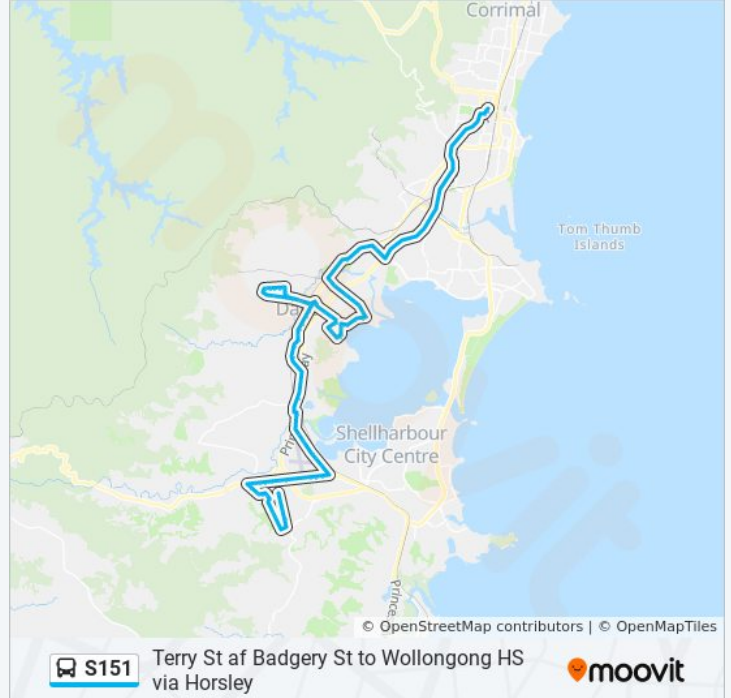

Gilba Rd at Illaroo Pde

Karingal Cres opp Kimbarra Cres

Wyndarra Way at Wybalena Ave

Wyndarra Way at Weemala Cres

Wyndarra Way opp Kurrawa Cres

Lakelands Dr after Parkside Dr

Fowlers Rd opp Gowrie St

Byamee St opp Koonawarra Public School

Byamee St opp Bambil Cres

Byamee St at Cirrus St

Byamee St before Moombara St

Baan Baan St before Dapto Square Lane

Dapto Mall, Princes Hwy

Bong Bong Rd opp Dapto Leagues Club

Reed Park, Bong Bong Rd

Bong Bong Rd opp Parkdale Ave

Bong Bong Rd opp Horsley Dr

Bong Bong Rd at Denham Dr

Bong Bong Rd opp Robins Creek Dr

Glenlee Dr before Horsley Dr

Horsley Dr after Ashwood Pl

Horsley Dr at Glenwood Gr

Horsley Dr before Robins Creek Rd

Horsley Dr opp The Grange

Horsley Dr at Kariewood Cct

Horsley Dr after Greenbrook Pl

Horsley Dr at Parkdale Ave

Bong Bong Rd opp Reed Park

Dapto Leagues Club, Bong Bong Rd

Dapto District Library, Princes Hwy

TAFE Illawarra Institute of Technology, Princes Hwy

Princes Hwy at Emerson Rd