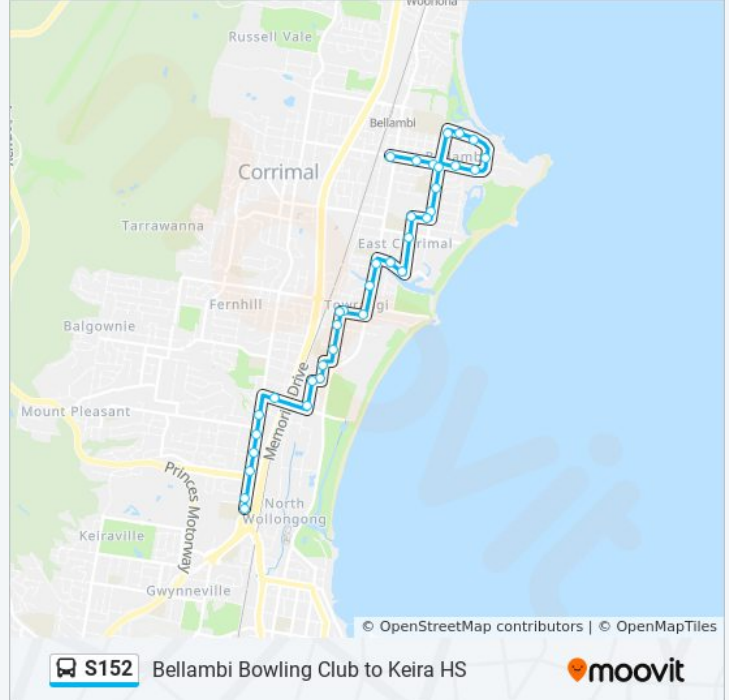

Trip Duration: 17 min

Line Summary:

Carroll Rd opp Aldridge Ave

Aldridge Ave before Cawley St

Cawley St at Thalassa Ave

Bellambi Public School, Cawley St

Cawley St before Rothery St

Elizabeth Park, Rothery St

Rothery St opp Tressider Pl

Rothery St after Scobie Cres

Rothery St at Chounding Cres

Bellambi Point Community Preschool, Rothery St

Cawley St opp Holy Spirit College

Rothery St after Cawley St

Rothery St opp Kent St

Rothery St opp Bellambi Bowling Club

Direction: Keira HS

34 stops

[VIEW LINE SCHEDULE](#)

Bellambi Bowling Club, Rothery St

Rothery St at Bond St

Rothery St before Cawley St

Elizabeth Park, Rothery St

S152 bus Info

Direction: Keira HS

Stops: 34

Trip Duration: 23 min

Line Summary:

Lake Pde opp Spinks Rd

Pioneer Rd opp Augusta St

Pioneer Rd opp Glossop St