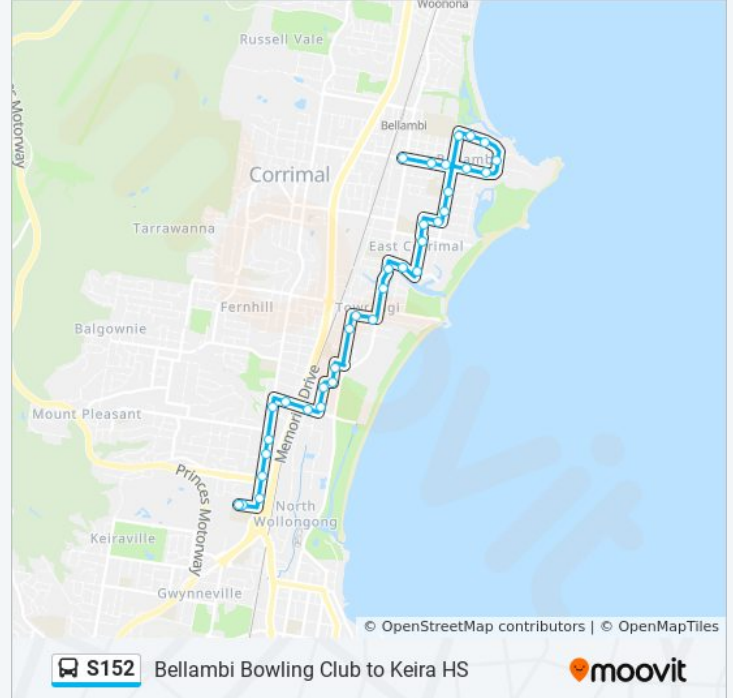

Lake Pde opp Spinks Rd

Pioneer Rd opp Augusta St

Pioneer Rd opp Glossop St

Murrnar Rd after Pioneer Rd

Murrnar Rd at Carters Lane

Carters Lane after Marlo Rd

Donald St after Dixon St

Donald St at Holder St

Storey St after Holder St

Storey St before Elliotts Rd

Fairy Meadow Station, Elliotts Rd

Elliotts Rd at Grafton St

Princes Hwy opp Guest Ave

Princes Hwy after Townsend Ave

Princes Hwy opp Collaery Ave

Princes Hwy opp Mount Ousley Rd

Princes Hwy opp Lysaght Ave

Wollongong High School Performing Arts Centre,
Lysaght St, Bay 5

Keira HS, Lysaght St Bay 1

S152 bus time schedules and route maps are available in an offline PDF at moovitapp.com. Use the Moovit App to see live bus times, train schedule or subway schedule, and step-by-step directions for all public transit in Sydney.

© 2024 Moovit - All Rights Reserved