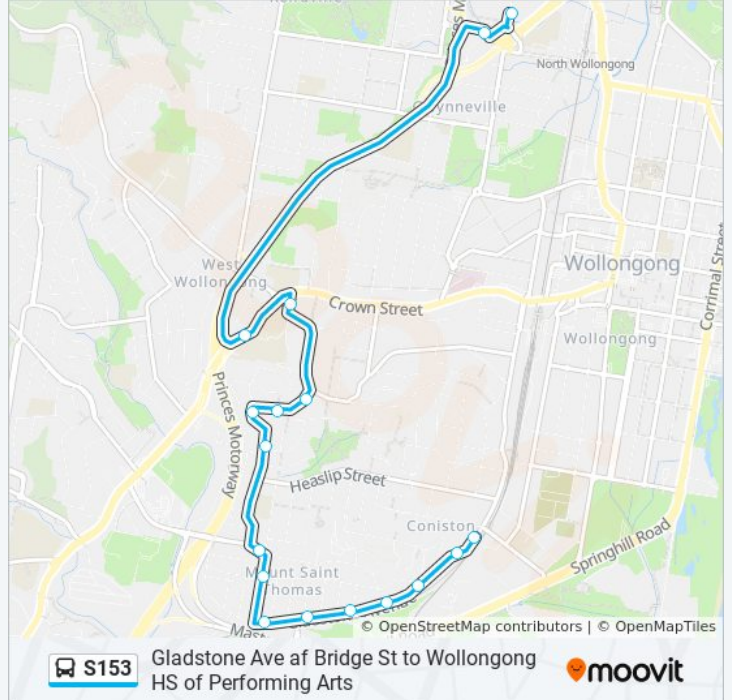

## Gladstone Ave af Bridge St to Wollongong HS of Performing Arts

Get The App

The S153 bus line (Gladstone Ave af Bridge St to Wollongong HS of Performing Arts) has 2 routes. For regular weekdays, their operation hours are:

### Direction: Coniston Stn

17 stops

[VIEW LINE SCHEDULE](#)

- Foleys Lane opp TAFE Illawarra
- University Ave after Graham Ave
- Princes Hwy opp The Illawarra Grammar School
- Powell St opp St Therese Catholic Primary School
- Woodlawn Ave after Norman St
- Woodlawn Ave after Eastern Ave
- St Johns Ave at Woodlawn Ave
- St Johns Ave at Byrarong Ave
- The Ave before Taronga Ave
- Taronga Ave at Ocean St
- Gladstone Ave before Mount St
- Gladstone Ave at Prospect St
- Gladstone Ave at John St
- 226 Gladstone Ave
- Gladstone Ave at Ocean St
- Gladstone Ave at Robertson St
- Gladstone Ave before Bridge St

### S153 bus Info

**Direction:** Coniston Stn

**Stops:** 17

**Trip Duration:** 15 min

**Line Summary:**

**Direction: Coniston Stn**

18 stops

[VIEW LINE SCHEDULE](#)

- Gladstone Ave after Bridge St
- Gladstone Ave opp Robertson St
- Gladstone Ave opp Ocean St
- Gladstone Ave opp 226
- Gladstone Ave opp John St
- Gladstone Ave opp Prospect St
- Gladstone Ave opp Mount St
- Taronga Ave at Moran Pde
- Taronga Ave opp Ocean St
- The Ave after Taronga Ave
- St Johns Ave at Byrarong Ave
- St Johns Ave opp Woodlawn Ave
- Woodlawn Ave opp Eastern Ave
- Woodlawn Ave opp Norman St
- St Therese Catholic Primary School, Powell St
- Mount Keira Rd before Princes Hwy
- Wollongong High School Performing Arts Centre, Princes Hwy
- Wollongong High School Performing Arts Centre,