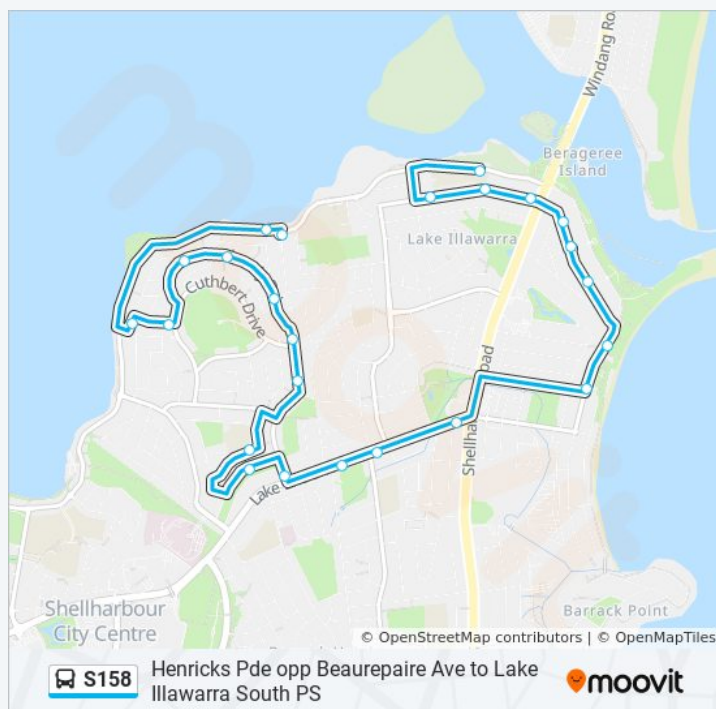

24 stops

[VIEW LINE SCHEDULE](#)

- Lake Illawarra South Public School, Reddall Pde
- Pur Pur Ave after Stanley St
- Lake Illawarra South Public School, Pur Pur Ave
- Pur Pur Ave before Shellharbour Rd
- Pur Pur Ave after View St
- Pur Pur Ave before Ocean St
- Pur Pur Ave before Windang St
- Osborne Pde opp Pur Pur Ave
- Osborne Pde at Little Lake Cres
- Lake Entrance Rd at Antrim Rd
- Lake Entrance Rd before Leawarra Ave
- Lake Entrance Rd before The Kingsway
- Landy Dr at Lake Entrance Rd
- Garrard Ave opp Jones Ave
- Mount Warrigal Public School, Hogarth Ave
- Landy Dr opp Johnston St
- Landy Dr after Cuthbert Dr
- Landy Dr at Monckton Ave
- Landy Dr opp Devitt Ave
- Landy Dr opp Gathercole Ave
- Beaurepaire Ave at Cuthbert Dr
- Henricks Pde after Beaurepaire Ave
- Redall Pde before Konrads Rd
- Konrads Rd at Redall Pde

Mount Warrigal PS Route Timetable:

Sunday	Not Operational
Monday	14:50
Tuesday	14:50
Wednesday	14:50
Thursday	14:50
Friday	14:50
Saturday	Not Operational

S158 bus Info

Direction: Mount Warrigal PS

Stops: 24

Trip Duration: 25 min

Line Summary:

S158 bus time schedules and route maps are available in an offline PDF at moovitapp.com. Use the [Moovit App](#) to see live bus times, train schedule or subway schedule, and step-by-step directions for all public transit in Sydney.

[About Moovit](#) • [MaaS Solutions](#) • [Supported Countries](#) • [Mooviter Community](#)

© 2024 Moovit - All Rights Reserved

Check Live Arrival Times