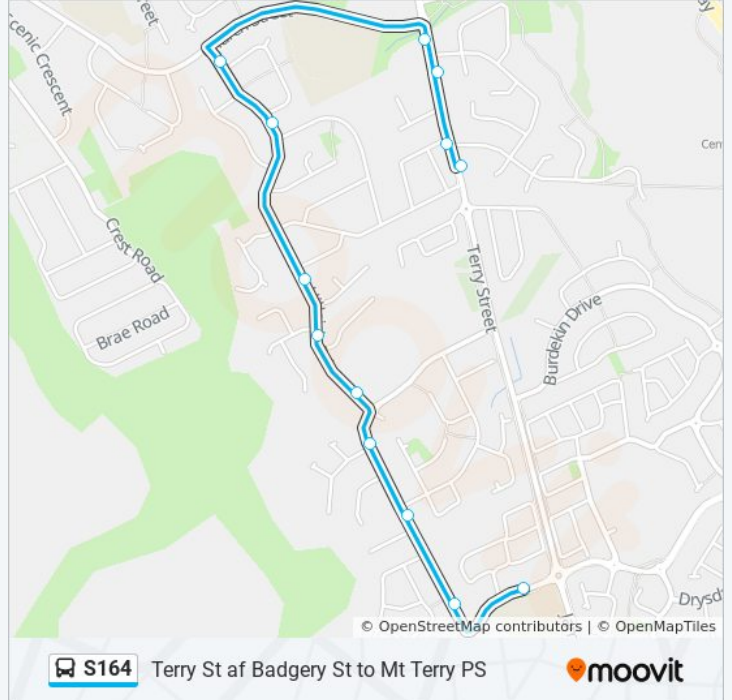

Burdekin Dr opp Barcoo Cct

Burdekin Dr at Roper Rd

Hillside Dr after Daintree Dr

Hillside Dr at Nepean Pl

Hillside Dr opp Tallowood St

Hillside Dr after Uphi Rd

Hillside Dr before Friendship Link

Hillside Dr opp Scarborough Cct

- Terry St after Badgery St
- Terry St after Hughes Dr
- Terry St at Wiley St
- Terry St before Church St
- Hillside Dr at Scarborough Cct
- Hillside Dr after Scarborough Cct
- Hillside Dr at Tallowood St
- Hillside Dr opp Nepean Pl
- Hillside Dr before Daintree Dr
- Daintree Dr opp Huon Cres
- Daintree Dr at Gloucester Cct
- Daintree Dr before Ashburton Dr
- Ashburton Dr opp Mt Terry Primary School

S164 bus Info

Direction: Mt. Terry PS

Stops: 13

Trip Duration: 13 min

Line Summary:

S164 bus time schedules and route maps are available in an offline PDF at moovitapp.com. Use the [Moovit App](#) to see live bus times, train schedule or subway schedule, and step-by-step directions for all public transit in Sydney.