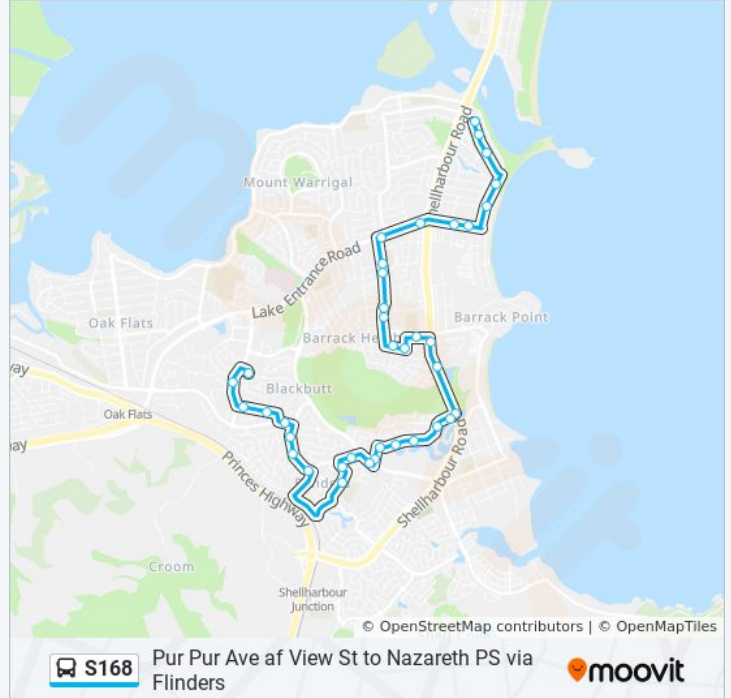

Direction: Lake Illawarra

27 stops

[VIEW LINE SCHEDULE](#)

Nazareth Primary School, Glider Ave

Pioneer Dr before Brunderee Rd

Brunderee Rd before Tyrrell St

Brunderee Rd after Tyrrel St

Brunderee Rd before Baragoot Rd

S168 bus Info

Direction: Lake Illawarra

Stops: 27

Trip Duration: 32 min

Line Summary:

Woodford Ave at Stephanie Ave
 Osborne Pde after Woodford Ave
 Pur Pur Ave after Peterborough Ave
 Pur Pur Ave at Ocean St
 Pur Pur Ave at Shellharbour Rd
 Shellharbour Rd at Peterborough Ave

Direction: Nazareth Catholic PS

37 stops

[VIEW LINE SCHEDULE](#)

Pur Pur Ave after View St
 Pur Pur Ave before Ocean St
 Pur Pur Ave before Windang St
 Osborne Pde opp Pur Pur Ave
 Osborne Pde at Little Lake Cres
 George St opp Stephanie Ave
 Warrigal Care Retirement Village, George St
 Lake Entrance Rd at Antrim Rd
 Lake Entrance Rd before Leawarra Ave
 Warilla Public School, Leawarra Ave
 The Salvation Army, Leawarra Ave
 Leawarra Ave before Roberts Ave
 Leawarra Ave opp Irvine St
 Cassia St opp Chestnut St
 Cassia St before Daphne St
 Warilla High School, Keross Ave
 Shellharbour Rd opp Keross Ave
 Shellharbour Rd opp Woodlands Dr

S168 bus Info

Direction: Nazareth Catholic PS

Stops: 37

Trip Duration: 25 min

Line Summary:

Amity College, Shellharbour Rd
Ocean Beach Dr after Shellharbour Rd
Ocean Beach Dr opp Parklands Dr
Ocean Beach Dr opp Melia St
Ocean Beach Dr opp Evergreen Dr
Ocean Beach Dr before Parklands Dr
Parklands Dr opp Kingdom Hall
Wattle Rd opp Kingdom Hall
Baragoot Rd at Tabourie Cl
Berringer Way after Boragoot Rd
Flinders Primary School, Willinga Rd
Brunderee Rd after Baragoot Rd
Brunderee Rd before Fischer Rd
Brunderee Rd after Fischer St
Pioneer Dr after Brunderee Rd
Glider Ave opp Palma Way
Glider Ave opp Kangaroo Dr
College Ave before Cygnet Ave
Nazareth Primary School, Glider Ave