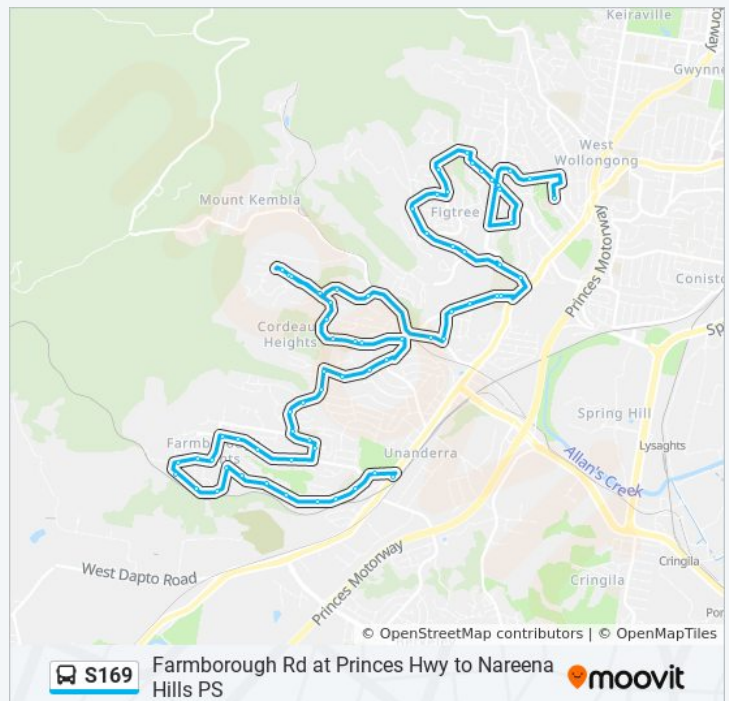

Figtree Public School, Gibsons Rd

Figtree Public School, Gibsons Rd

Gibsons Rd opp Figtree Private Hospital

Gibsons Rd before Amaroo Ave

Amaroo Ave at Cordeaux Rd

Cordeaux Rd opp Gibsons Rd

Booreea Bvd before Sheringa Gr

S169 bus Time Schedule

Unanderra Route Timetable:

Sunday	Not Operational
Monday	15:10
Tuesday	15:10
Wednesday	15:10
Thursday	15:10
Friday	15:10
Saturday	Not Operational

S169 bus Info

Direction: Unanderra

Stops: 67

Trip Duration: 45 min

Line Summary:

Booreea Bvd opp Natan Pl

Derribong Dr at Mungurra Hill Rd

Derribong Dr at Jarrah Cres

Derribong Dr at Coorong Cl

Derribong Dr opp Jarrah Cres

Derribong Dr opp Mungurra Hill Rd