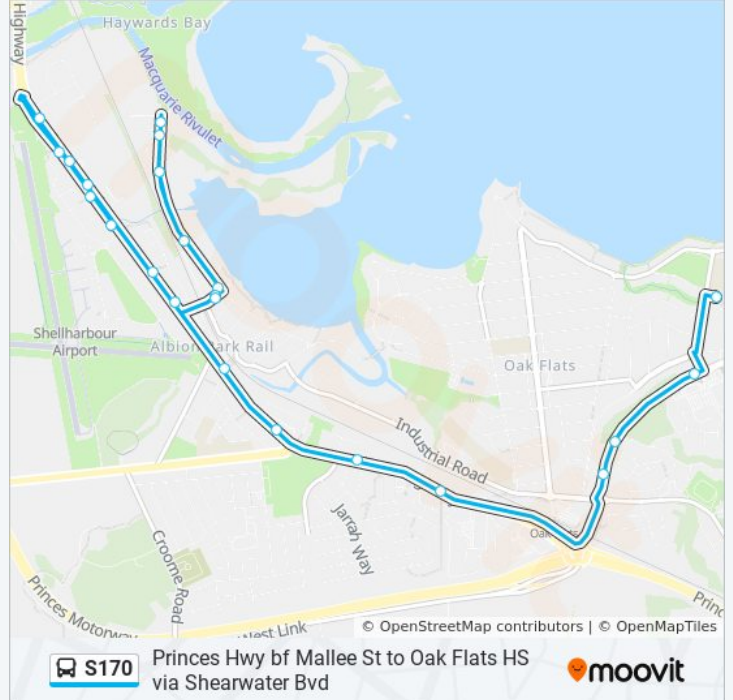

Princes Hwy bf Mallee St to Oak Flats HS via Shearwater Bvd

Get The App

The S170 bus line (Princes Hwy bf Mallee St to Oak Flats HS via Shearwater Bvd) has 2 routes. For regular weekdays, their operation hours are:

- Balarang Public School, School Grounds
- Stockland Retail Park, New Lake Entrance Rd
- New Lake Entrance Rd before Pioneer Dr
- Princes Hwy after Colden Dr
- Princes Hwy before Woollybutt Dr
- Princes Hwy opp The Oaks Hotel
- Princes Hwy before Kimbeth Cres
- Princes Hwy opp Albion Park Station
- Windang St before Koonaa St
- Koonaa St at Windang St
- 2B Koonaa St
- Shearwater Bvd at Sandpiper Cl
- Shearwater Bvd at Osprey Pl
- Shearwater Bvd after Osprey Pl
- Windang St after Koonaa St
- Princes Hwy opp Creamery Rd
- Princes Hwy after Airport Rd
- Princes Hwy before Rosewood St
- 26 Princes Hwy

Stops: 19

Trip Duration: 23 min

Line Summary:

Direction: Oak Flats HS

23 stops

[VIEW LINE SCHEDULE](#)

- Princes Hwy after Airport Rd
- Princes Hwy before Rosewood St
- 26 Princes Hwy
- Princes Hwy after Miall Way
- 45 Princes Hwy
- Princes Hwy opp Rosewood St
- 145 Princes Hwy
- Princes Hwy before Creamery Rd
- Windang St before Koonaa St
- Koonaa St at Windang St
- 2B Koonaa St
- Shearwater Bvd at Sandpiper Cl
- Shearwater Bvd at Osprey Pl
- Shearwater Bvd after Osprey Pl
- Windang St after Koonaa St
- Albion Park Station, Princes Hwy
- The Oaks Hotel, Princes Hwy
- Princes Hwy after Nehme Ave

Stops: 23

Trip Duration: 25 min

Line Summary:

Princes Hwy before Pioneer Dr

New Lake Entrance Rd after Pioneer Dr

New Lake Entrance Rd after Pioneer Dr

New Lake Entrance Rd opp Stockland Retail Park

Balarang Public School, School Grounds