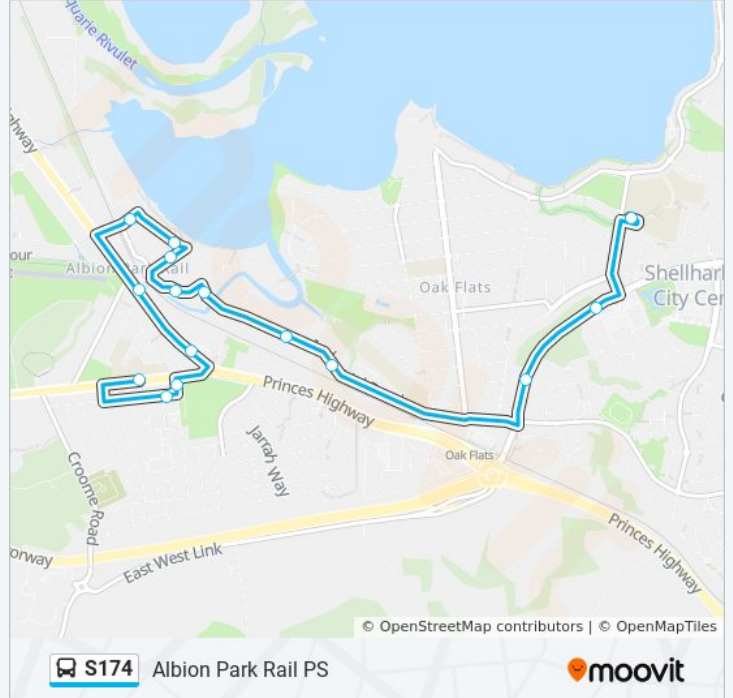

Direction: Albion Park Rail PS

15 stops

[VIEW LINE SCHEDULE](#)

Balarang Public School, School Grounds
Stockland Retail Park, New Lake Entrance Rd
New Lake Entrance Rd before Pioneer Dr
101 Industrial Rd
Industrial Rd opp River Oak Pl
Industrial Rd before Wooroo St
Wooroo St opp Boonerah St
Karoo St before Koonah St
Koonah St after Karoo St
Windang St after Koonah St
Albion Park Station, Princes Hwy
The Oaks Hotel, Princes Hwy
Park Rail Anglican Church, Ash Ave
Maple St at Banksia Ave
Albion Park Rail Public School, Tongarra Rd

S174 bus Time Schedule

Albion Park Rail PS Route Timetable:

Sunday	Not Operational
Monday	14:45
Tuesday	14:05
Wednesday	Not Operational
Thursday	Not Operational
Friday	Not Operational
Saturday	Not Operational

S174 bus Info

Direction: Albion Park Rail PS

Stops: 15

Trip Duration: 15 min

Line Summary:

Direction: Oak Flats HS

19 stops

[VIEW LINE SCHEDULE](#)

- Park Rail Anglican Church, Ash Ave
- Maple St at Banksia Ave
- Albion Park Rail Public School, Tongarra Rd
- Tongarra Rd opp Ash Ave
- Princes Hwy opp The Oaks Hotel
- Princes Hwy before Kimbeth Cres
- Princes Hwy opp Albion Park Station
- Windang St before Koonaa St
- Koonaa St before Karoo St
- Karoo St after Koonaa St
- Wooroo St after Boonerah St
- Industrial Rd before River Oak Pl
- Industrial Rd before Mineral Rd
- 118 Industrial Rd
- Corpus Christi Catholic High School, Industrial Rd
- New Lake Entrance Rd after Pioneer Dr
- New Lake Entrance Rd after Pioneer Dr
- New Lake Entrance Rd opp Stockland Retail Park