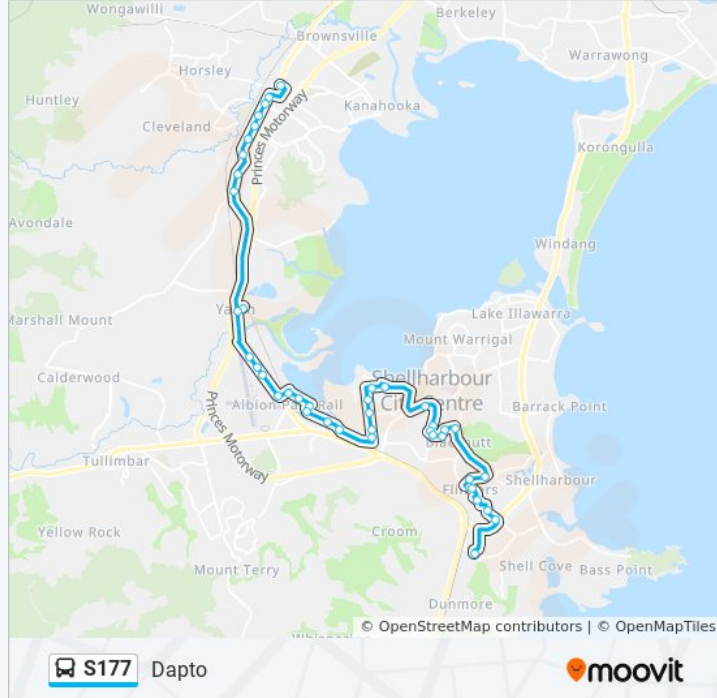

Princes Hwy after Airport Rd

Princes Hwy before Rosewood St

26 Princes Hwy

Yallah Rd opp Haywards Bay Dr

Hayward Bay Dr after Wollingurry St

Princes Hwy after Huntley Rd

Princes Hwy opp Mt Brown Rd

320 Princes Hwy

Princes Hwy after Avondale Rd

Princes Hwy at Cleveland Rd

Princes Hwy opp TAFE Illawarra Institute of Technology

Princes Hwy at Maccabe St

Princes Hwy opp Dapto District Library

Baan Baan St before Dapto Square Lane

Direction: Shellharbour Anglican

43 stops

[VIEW LINE SCHEDULE](#)

Baan Baan St before Dapto Square Lane

Dapto Mall, Princes Hwy

Dapto District Library, Princes Hwy

TAFE Illawarra Institute of Technology, Princes Hwy

S177 bus Info

Direction: Shellharbour Anglican

Stops: 43

Trip Duration: 55 min

Line Summary:

Princes Hwy before Mt Brown Rd

Princes Hwy opp Huntley Rd

601 Princes Hwy