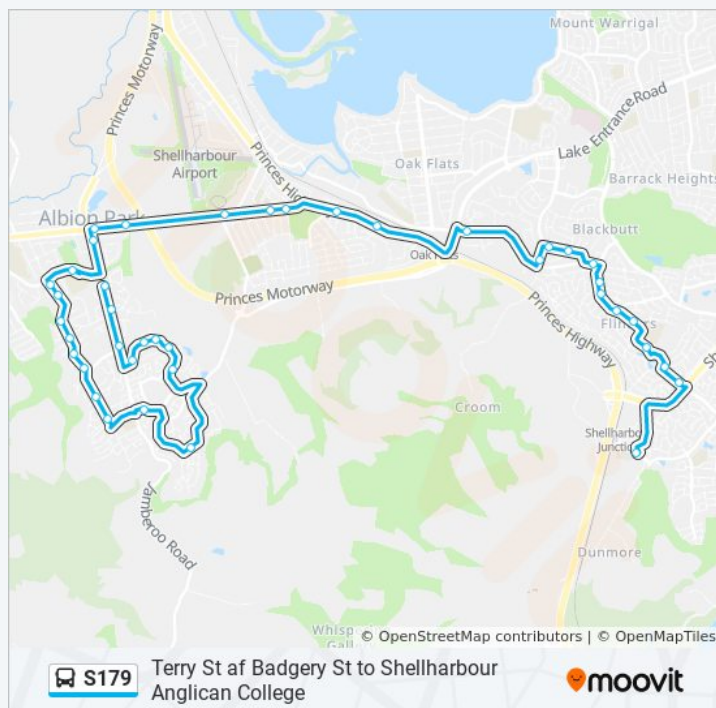

Direction: Albion Park

Stops: 47

Trip Duration: 45 min

Line Summary:

Terry St after O'Gorman St

Hillside Dr at Scarborough Cct

Hillside Dr after Scarborough Cct

Hillside Dr at Tallowood St

Direction: Shellharbour Anglican

40 stops

[VIEW LINE SCHEDULE](#)

Terry St after Badgery St

Terry St after Hughes Dr

Terry St opp Daintree Dr

S179 bus Time Schedule

Shellharbour Anglican Route Timetable:

Friday

Not Operational

Saturday

Not Operational

S179 bus Info

Direction: Shellharbour Anglican

Stops: 40

Trip Duration: 50 min

Line Summary:

Willinga Rd opp Woodburn Tce

Munmorah Cct after Jindabyne Rd

Lakewood Bvd after Garnett Gr

Shellharbour College, School Grounds, Piper Dr

S179 bus time schedules and route maps are available in an offline PDF at moovitapp.com. Use the [Moovit App](#) to see live bus times, train schedule or subway schedule, and step-by-step directions for all public transit in Sydney.