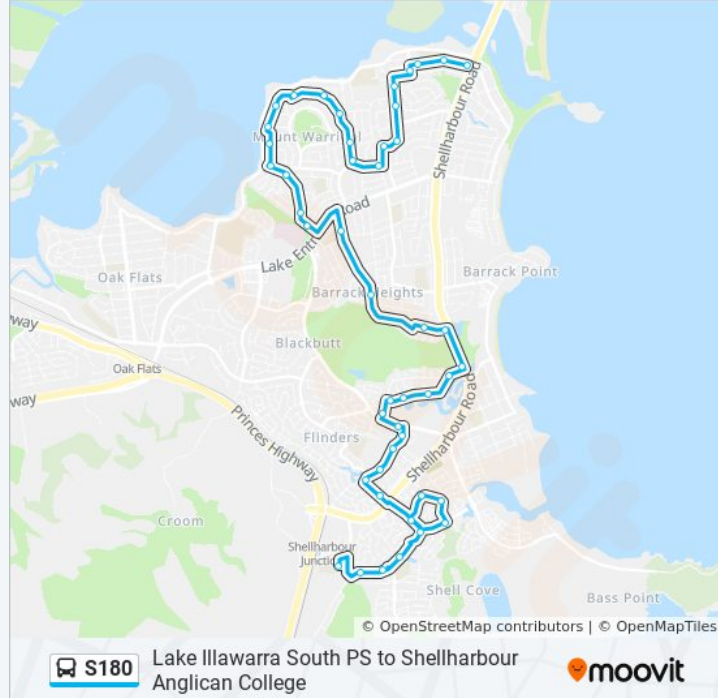

S180 bus Info

Direction: Lake Illawarra

Stops: 46

Trip Duration: 32 min

Line Summary:

Woodlands Dr at Shellharbour Rd

Woodland Dr at Fern Tree Pl

Captain Cook Dr after Loftus Dr

Henricks Pde opp Wood Ave

Landy Dr at Gathercole Ave

Landy Dr before Metcalf Pl

Landy Dr opp Monckton Ave

Landy Dr opp Cuthbert Dr

Landy Dr at Johnston St

Johnston St at Davidson St

Bradman Ave opp Davidson St

King St opp Grout St

King St opp Thomas St

King St opp Day St

Stanley St after Addison Ave

Pur Pur Ave after Stanley St

Lake Illawarra South Public School, Pur Pur Ave

Pur Pur Ave before Shellharbour Rd

Direction: Shellharbour

Direction: Shellharbour

Stops: 46

Trip Duration: 40 min

Line Summary:

 [S180 bus Line Map](#)

Jindabyne Rd opp Burrinjuck Ave

Munmorah Cct after Jindabyne Rd

Lakewood Bvd after Garnett Gr