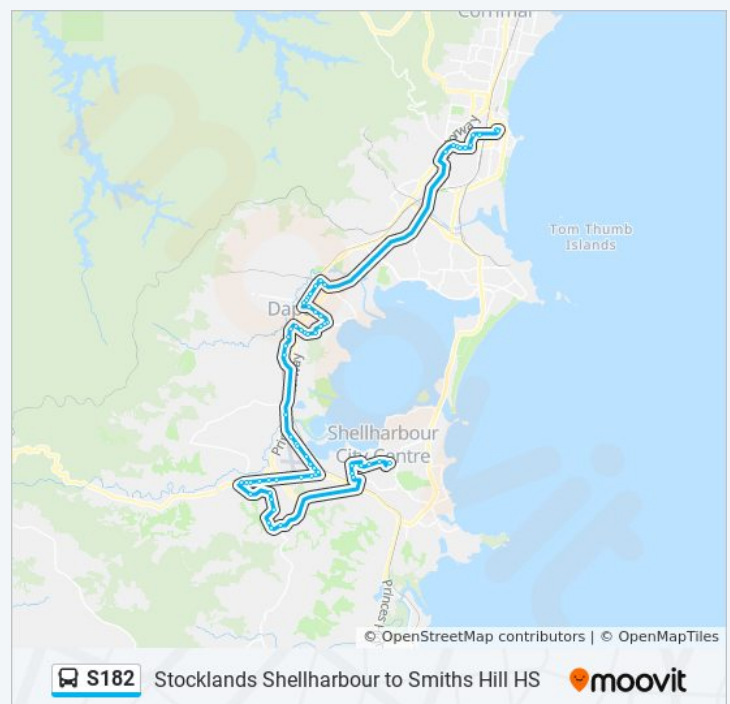

Sunday	Not Operational
Monday	06:44
Tuesday	06:44
Wednesday	06:44
Thursday	06:44
Friday	06:44
Saturday	Not Operational

S182 bus Info

Direction: Smiths Hill HS

Stops: 64

Trip Duration: 66 min

Line Summary:

Princes Hwy opp Albion Park Station

Princes Hwy opp Creamery Rd

Princes Hwy after Airport Rd

Princes Hwy before Rosewood St

26 Princes Hwy

Yallah Rd opp Haywards Bay Dr

Princes Hwy after Huntley Rd

Princes Hwy opp Mt Brown Rd

320 Princes Hwy