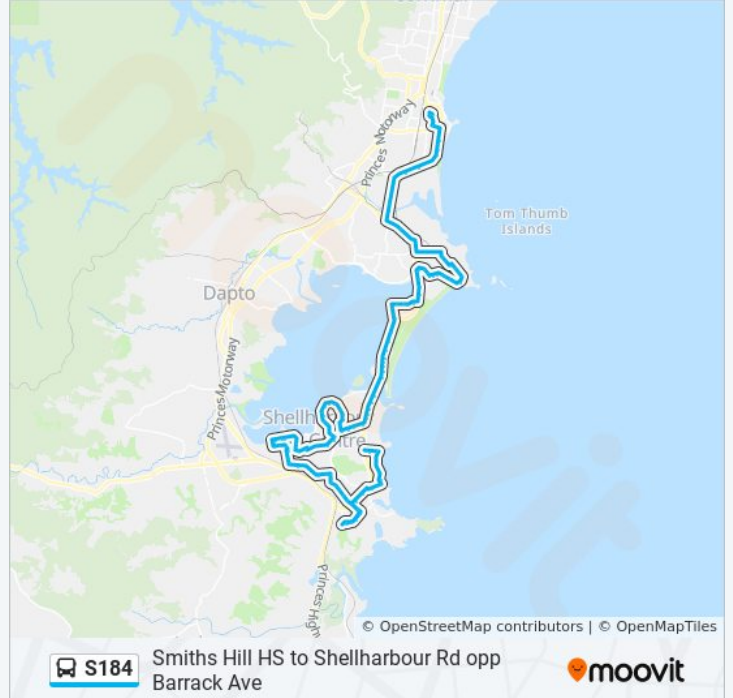

Direction: Shellharbour

113 stops

[VIEW LINE SCHEDULE](#)

- Smith's Hill High School, Gipps St
- Smith's Hill High School, Keira St
- Wollongong Public School, Church St
- Corrimal St after Market St
- Corrimal St at Bank St
- Corrimal St opp Glebe St
- Corrimal St opp Beach St
- Corrimal St at Swan St
- Springhill Rd opp Bridge St
- Springhill Rd at Port Kembla Steelworks Rd
- Springhill Rd after Entry Rd
- Cringila Station, Five Islands Rd
- Wentworth Rd opp Jubilee Rd
- Wentworth St after Allan St
- Wentworth St before Church St
- Military Rd at Marne St
- Military Rd at Quarry St
- Military Rd opp King George V Park
- Port Kembla Swimming Pool, Cowper St
- Cowper St opp Bardia Pkwy
- Cowper St opp Third Ave

Shellharbour Rd before Pur Pur Ave

Shellharbour Rd at Peterborough Ave

Warilla Grove Shops, Shellharbour Rd

Shellharbour Rd after Veronica St

Shellharbour Rd at Woodford Ave

Lake Entrance Rd at Antrim Rd

Lake Entrance Rd before Leawarra Ave

Lake Entrance Rd before The Kingsway

Landy Dr at Lake Entrance Rd

Landy Dr before Morgan Ave

Landy Dr opp Johnston St

Landy Dr after Cuthbert Dr

Landy Dr at Monckton Ave

Landy Dr opp Devitt Ave

Landy Dr opp Gathercole Ave

Henricks Pde at Wood Ave

Henricks Pde after Beaurepaire Ave

Lawrence Ave at Shipton Cres

Lawrence Ave at Gray Ave

Madigan Bvd at Roycroft Ave

Madigan Bvd opp Power Dr

Madigan Bvd at Chapman Ave

Entrance Rd opp Shellharbour Hospital Lake