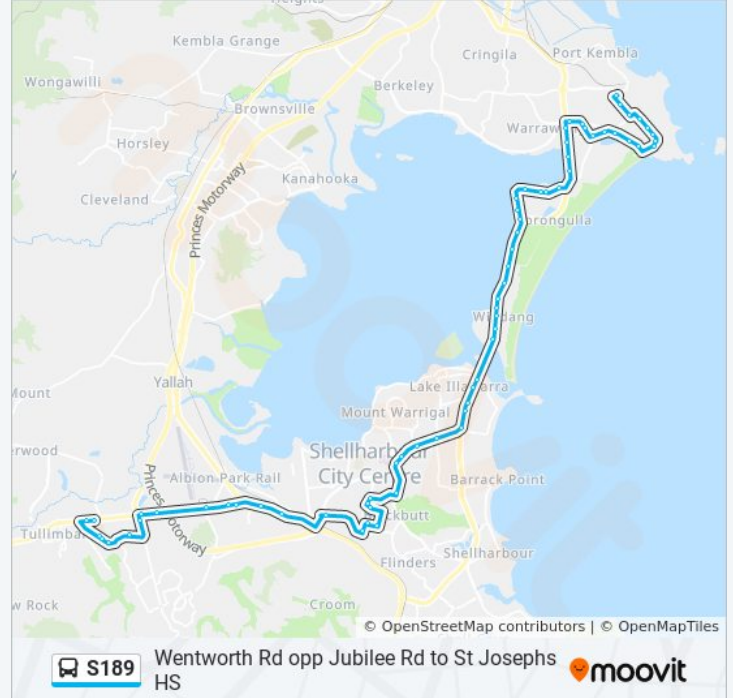

Lakeview Pde opp Fairymeadow Pkwy

148 Lakeview Pde

Illowra Cres after Lakeview Pde

Illowra Cres opp Primbee Public School

Illowra Cres opp Illowra Pkwy

King St opp King St Centre

King Ave opp Kemblawarra Rd

King Ave opp Hoskins Ave

King St opp Warrawong Plaza

Cowper St opp Warrawong Plaza

Shellharbour Rd at Cowper St

Shellharbour Rd before Northcliffe Dr

Illawarra St at Forster St

Illawarra St before Cowper St

Cowper St at Parkes St

Cowper St at Third Ave

Cowper St opp Surfside Dr

Cowper St opp Port Kembla Swimming Pool

King George V Park, Olympic Bvd

King George V Park, Military Rd

Military Rd opp Quarry St

Military Rd after Second Ave

Port Kembla Community Centre, Wentworth Rd

Wentworth St at Allan St

Darcy Rd at Military Rd

Direction: St. Josephs

65 stops

[VIEW LINE SCHEDULE](#)

Wentworth Rd opp Jubilee Rd

Wentworth St after Allan St