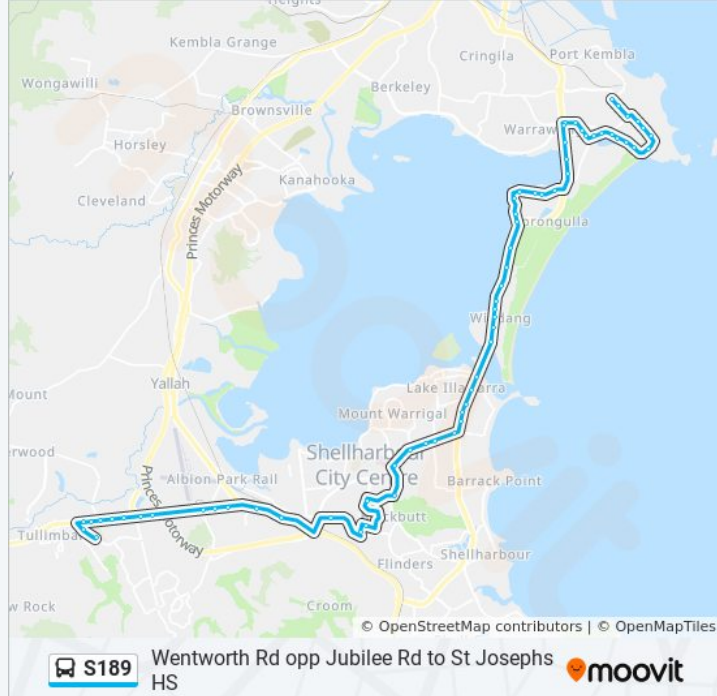

Use the Moovit App to find the closest S189 bus station near you and find out when is the next S189 bus arriving.

Direction: Port Kembla

66 stops

[VIEW LINE SCHEDULE](#)

St Paul's Catholic Primary School, Tongarra Rd

Tongarra Rd opp Stapleton Ave

Tongarra Rd opp Croome Rd

Albion Park Rail Public School, Tongarra Rd

Tongarra Rd opp Ash Ave

Princes Hwy after Nehme Ave

Princes Hwy before Pioneer Dr

Pioneer Dr after New Lake Entrance Rd

Lake Entrance Rd before The Kingsway

Lake Entrance Rd opp Landy Dr

Entrance Rd opp Shellharbour Hospital Lake

Wattle Rd opp Benson Ave

College Ave after Benson Ave

Glider Ave opp Kangaroo Dr

College Ave before Pioneer Dr

Pioneer Dr at Westwood Dr

Princes Hwy after Colden Dr

Princes Hwy before Woollybutt Dr

Tongarra Rd opp Albion Park Rail Public School

Tongarra Rd opp McDonald Park

Tongarra Rd before Croome Rd

Tongarra Rd after Stapleton Ave