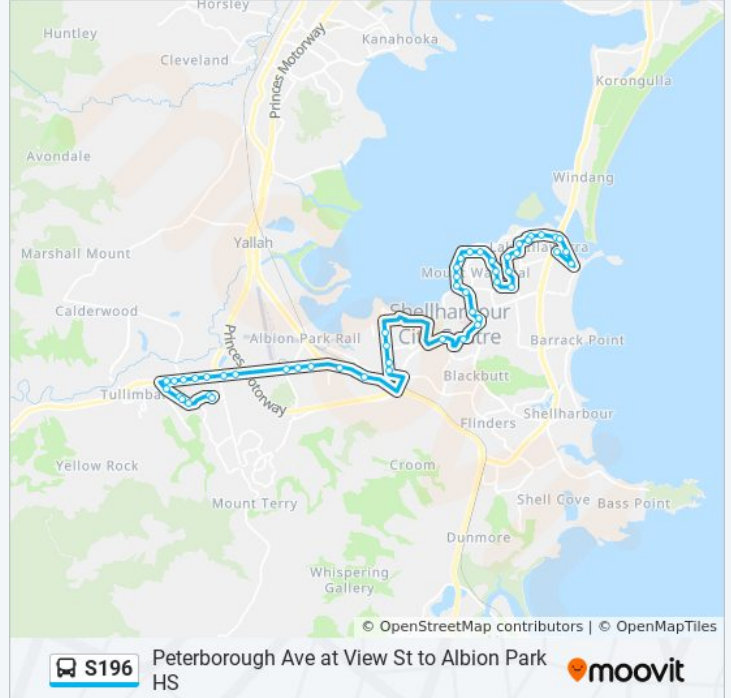

**Direction: Albion Park HS**

50 stops

[VIEW LINE SCHEDULE](#)

- Peterborough Ave at View St
- Peterborough Ave before Pur Pur Ave
- Pur Pur Ave at Ocean St
- Pur Pur Ave at Shellharbour Rd
- Pur Pur Ave after Shellharbour Rd
- Pur Pur Ave opp Lake Illawarra South Public School
- Pur Pur Ave before Stanley St
- Stanley St at Addison Ave
- King St at Addison Ave
- Bradman Ave at Oldfield St
- Bradman Ave opp Trumper St
- Bradman Ave opp McCool St
- Johnston St after Davidson St
- Landy Dr opp Johnston St
- Landy Dr after Cuthbert Dr
- Landy Dr at Monckton Ave
- Landy Dr opp Devitt Ave
- Landy Dr opp Gathercole Ave
- Henricks Pde at Wood Ave
- Henricks Pde after Beaurepaire Ave
- Lawrence Ave at Shipton Cres

**Stops:** 50

**Trip Duration:** 50 min

**Line Summary:**

Lawrence Ave at Gray Ave

Madigan Bvd at Roycroft Ave

Madigan Bvd opp Power Dr

Madigan Bvd at Chapman Ave

Entrance Rd opp Shellharbour Hospital Lake

Church St opp Tuross St

Church St opp Severn Pl

Church St opp Albion Park High School

Albion Park High School, School Grounds, Church St

**Direction: Lake Illawarra**

51 stops

[VIEW LINE SCHEDULE](#)

**S196 bus Time Schedule**

### S196 bus Info

**Direction:** Lake Illawarra

**Stops:** 51

**Trip Duration:** 45 min

**Line Summary:**

Landy Dr before Metcalf Pl

Landy Dr opp Monckton Ave

Landy Dr opp Cuthbert Dr