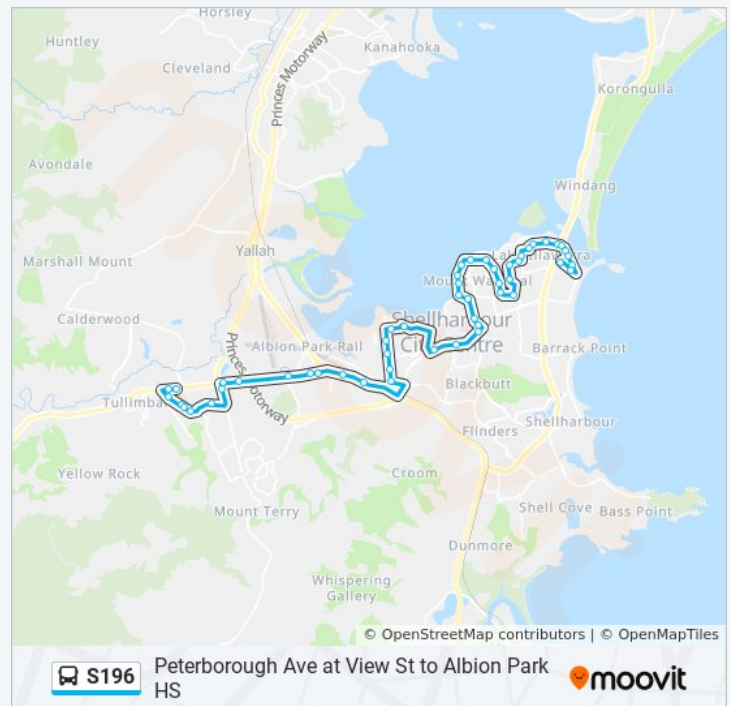

**Direction: Albion Park HS**

50 stops

[VIEW LINE SCHEDULE](#)

- Peterborough Ave at View St
- Peterborough Ave before Pur Pur Ave
- Pur Pur Ave at Ocean St
- Pur Pur Ave at Shellharbour Rd
- Pur Pur Ave after Shellharbour Rd
- Pur Pur Ave opp Lake Illawarra South Public School
- Pur Pur Ave before Stanley St
- Stanley St at Addison Ave
- King St at Addison Ave
- Bradman Ave at Oldfield St
- Bradman Ave opp Trumper St
- Bradman Ave opp McCool St
- Johnston St after Davidson St
- Landy Dr opp Johnston St
- Landy Dr after Cuthbert Dr
- Landy Dr at Monckton Ave
- Landy Dr opp Devitt Ave
- Landy Dr opp Gathercole Ave
- Henricks Pde at Wood Ave
- Henricks Pde after Beaurepaire Ave
- Lawrence Ave at Shipton Cres

The Boulevard opp Deakin St

New Lake Entrance Rd after Government Rd

TAFE Illawarra, Lake Entrance Rd

Shellharbour Hospital, Lake Entrance Rd

Shellharbour Hospital, Madigan Bvd

Madigan Bvd after Power Dr

Madigan Bvd opp Roycroft Ave

Madigan Bvd opp Lawrence Ave

Lawrence Ave opp Shipton Cres

Henricks Pde opp Beaurepaire Ave

Henricks Pde opp Wood Ave

Landy Dr at Gathercole Ave

Sunday	Not Operational
Monday	15:35
Tuesday	15:35
Wednesday	15:35
Thursday	15:35
Friday	15:35
Saturday	Not Operational

### S196 bus Info

**Direction:** Lake Illawarra

**Stops:** 51

**Trip Duration:** 45 min

**Line Summary:**

Landy Dr before Metcalf Pl

Landy Dr opp Monckton Ave

Landy Dr opp Cuthbert Dr