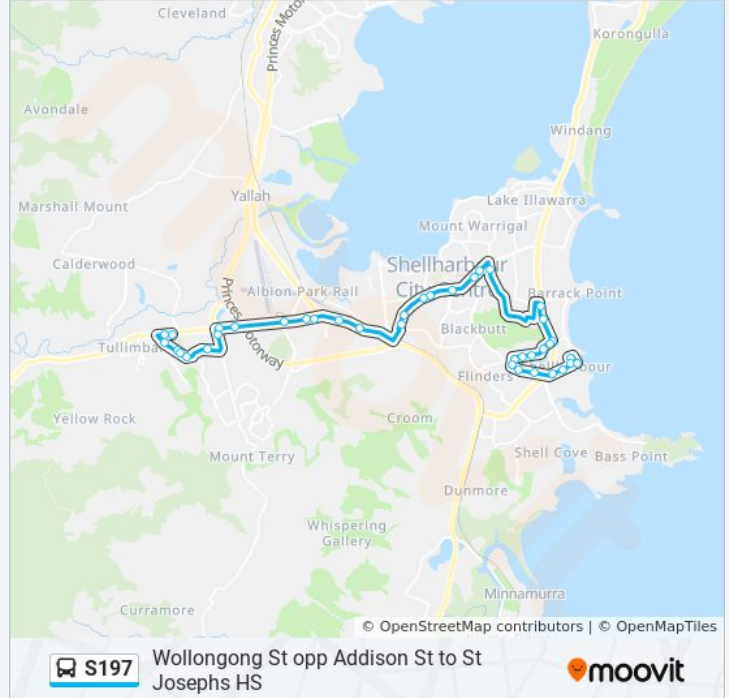

**S197 bus Info**

**Direction:** Shellharbour Beach

**Stops:** 39

**Trip Duration:** 35 min

**Line Summary:**

Lake Entrance Rd after Madigan Bvd

Captain Cook Dr after Phillip Cres

Shellharbour Rd opp Keross Ave

Shellharbour Rd opp Woodlands Dr

Amity College, Shellharbour Rd

Ocean Beach Dr after Shellharbour Rd

Ocean Beach Dr opp Parklands Dr

Ocean Beach Dr opp Melia St

Ocean Beach Dr opp Evergreen Dr

Ocean Beach Dr before Parklands Dr

Little Park, Wollongong St

**Direction: St. Josephs**

32 stops

[VIEW LINE SCHEDULE](#)

Little Park, Wollongong St

Addison St at Wentworth St

Addison St before Mary St

Addison St opp Pioneer Park

**S197 bus Info**

**Direction:** St. Josephs

**Stops:** 32

**Trip Duration:** 34 min

**Line Summary:**

Shellharbour Rd opp Amity College  
Shellharbour Rd after Woodlands Dr  
Keross Ave after Shellharbour Rd  
Entrance Rd opp Shellharbour Hospital Lake  
Stockland Shellharbour, Lake Entrance Rd  
New Lake Entrance Rd at Minga Ave  
Stockland Retail Park, New Lake Entrance Rd  
New Lake Entrance Rd before Pioneer Dr  
Princes Hwy after Colden Dr  
Princes Hwy before Woollybutt Dr  
Tongarra Rd opp Albion Park Rail Public School  
Tongarra Rd opp McDonald Park  
Tongarra Rd before Croome Rd  
Tongarra Rd after Stapleton Ave  
Tongarra Rd opp Halket Lane  
Tongarra Rd opp Albion Park Public School  
Tongarra Rd before Amaral Ave  
Illawarra Hwy before Macquarie St  
St Paul's Catholic Primary School, Tongarra Rd  
All Saints Anglican Church, Tongarra Rd  
St Joseph's Catholic High School, Church St