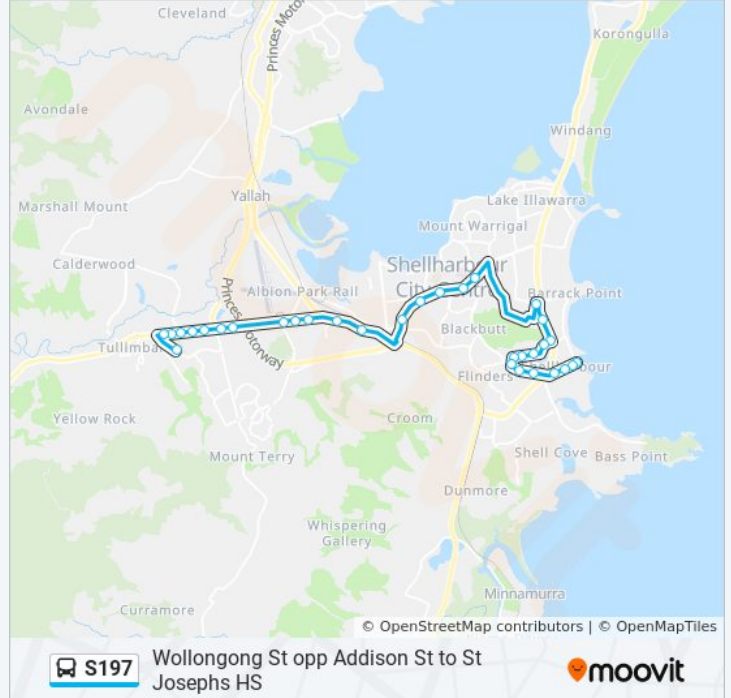

The S197 bus line (Wollongong St opp Addison St to St Josephs HS) has 2 routes. For regular weekdays, their operation hours are:

(1) Shellharbour Beach: 15:55(2) St. Josephs: 08:25

Use the Moovit App to find the closest S197 bus station near you and find out when is the next S197 bus arriving.

**S197 bus Info**

**Direction:** Shellharbour Beach

**Stops:** 39

**Trip Duration:** 35 min

**Line Summary:**

Lake Entrance Rd after Madigan Bvd

Captain Cook Dr after Phillip Cres

Shellharbour Rd opp Keross Ave

**S197 bus Info**

**Direction:** St. Josephs

**Stops:** 32

**Trip Duration:** 34 min

**Line Summary:**

Shellharbour Rd opp Amity College  
Shellharbour Rd after Woodlands Dr  
Keross Ave after Shellharbour Rd  
Entrance Rd opp Shellharbour Hospital Lake  
Stockland Shellharbour, Lake Entrance Rd  
New Lake Entrance Rd at Minga Ave  
Stockland Retail Park, New Lake Entrance Rd  
New Lake Entrance Rd before Pioneer Dr  
Princes Hwy after Colden Dr  
Princes Hwy before Woollybutt Dr  
Tongarra Rd opp Albion Park Rail Public School  
Tongarra Rd opp McDonald Park  
Tongarra Rd before Croome Rd  
Tongarra Rd after Stapleton Ave  
Tongarra Rd opp Halket Lane  
Tongarra Rd opp Albion Park Public School  
Tongarra Rd before Amaral Ave  
Illawarra Hwy before Macquarie St  
St Paul's Catholic Primary School, Tongarra Rd  
All Saints Anglican Church, Tongarra Rd  
St Joseph's Catholic High School, Church St